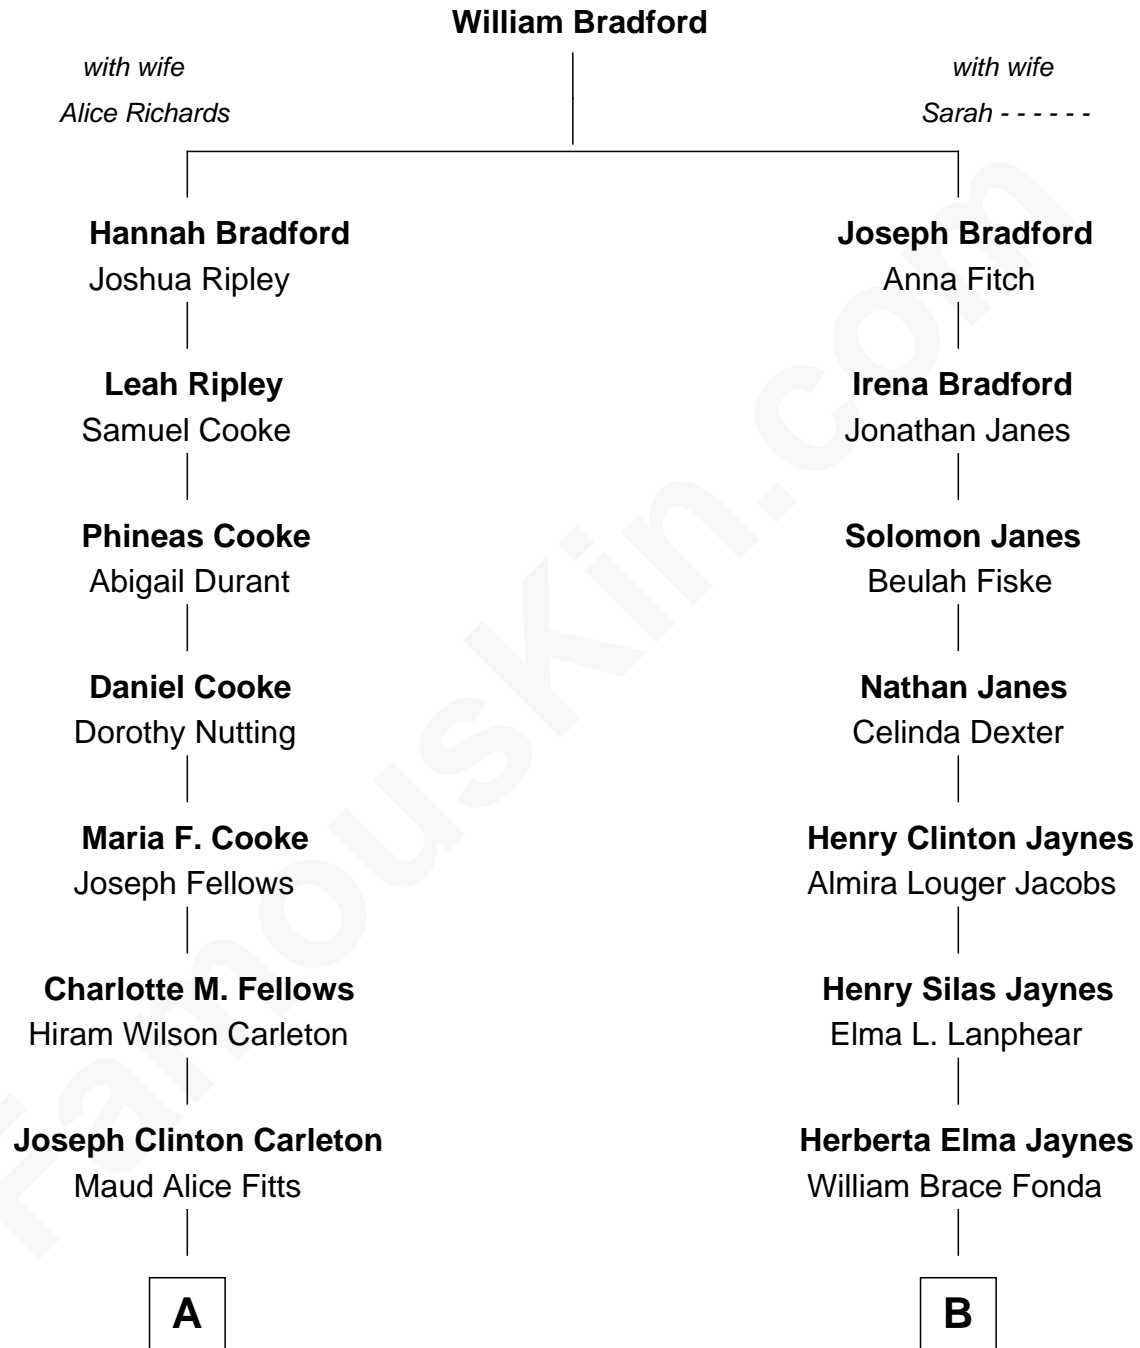

FamousKin.com
Relationship Chart of
Mickey Rourke
Movie Actor

8th cousin 1 time removed of

Jane Fonda
Movie Actress

A

Hazel May Carleton
Leonard Ernest Cameron

Annette Elizabeth Cameron
Philip Andrew Rourke

Mickey Rourke
Movie Actor

B

Henry Jaynes Fonda
Frances Ford Seymour

Jane Fonda
Movie Actress

FamousKin.com