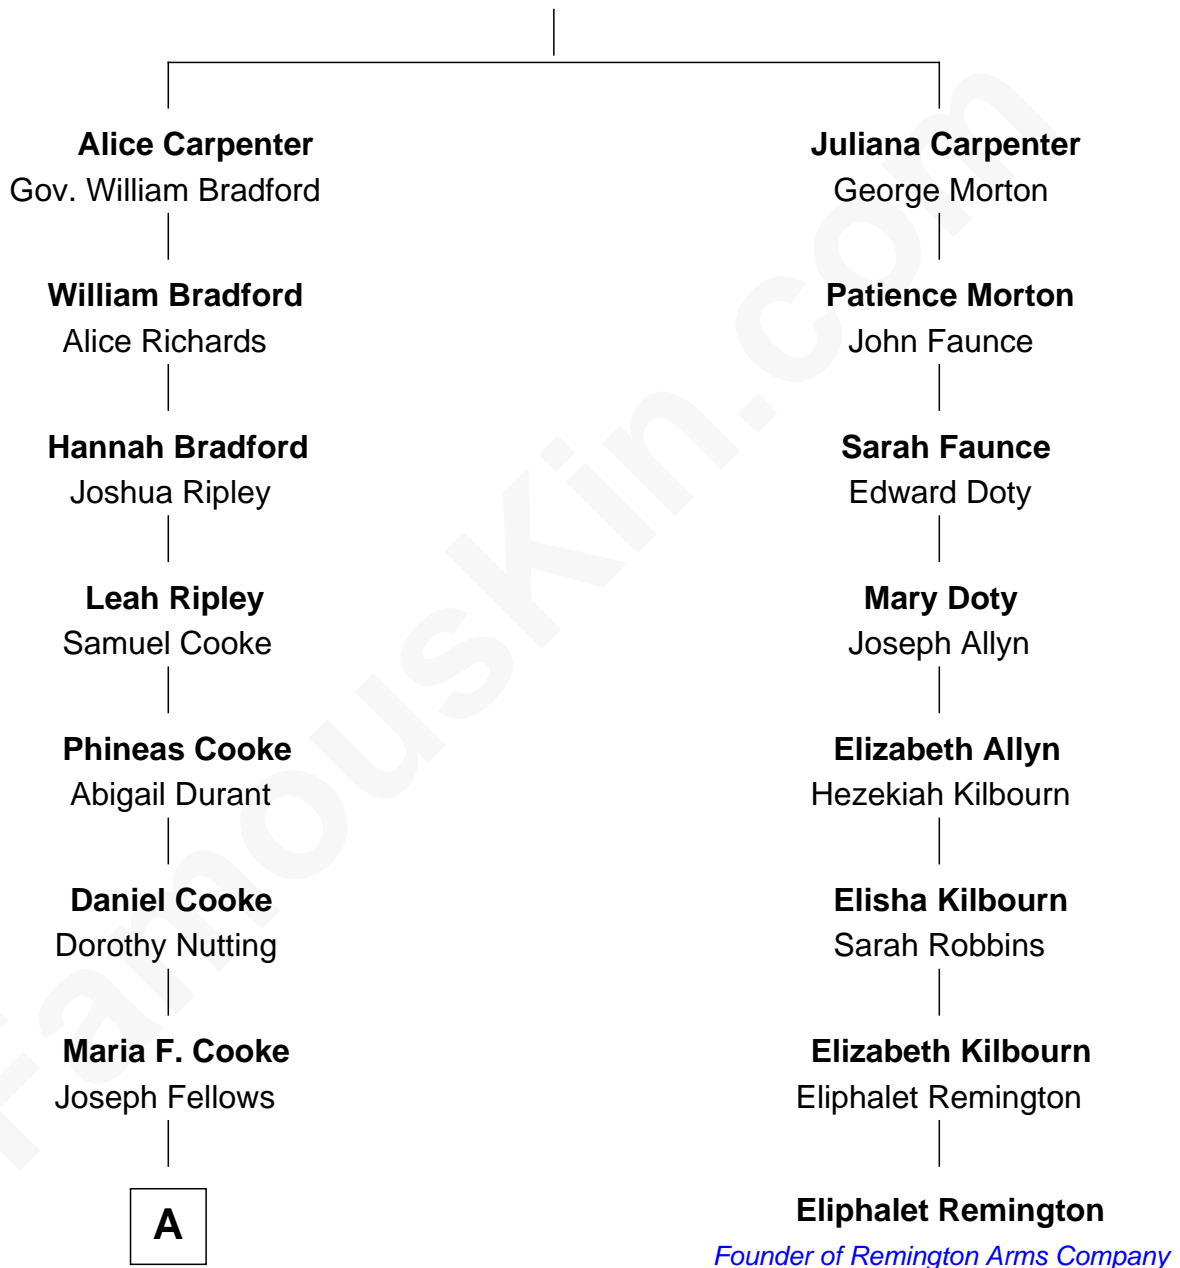

FamousKin.com
Relationship Chart of
Mickey Rourke
Movie Actor

7th cousin 4 times removed of
Eliphalet Remington
Founder of Remington Arms Company

Alexander Carpenter

A

—
Charlotte M. Fellows

Hiram Wilson Carleton

—
Joseph Clinton Carleton

Maud Alice Fitts

—
Hazel May Carleton

Leonard Ernest Cameron

—
Annette Elizabeth Cameron

Philip Andrew Rourke

—
Mickey Rourke

Movie Actor