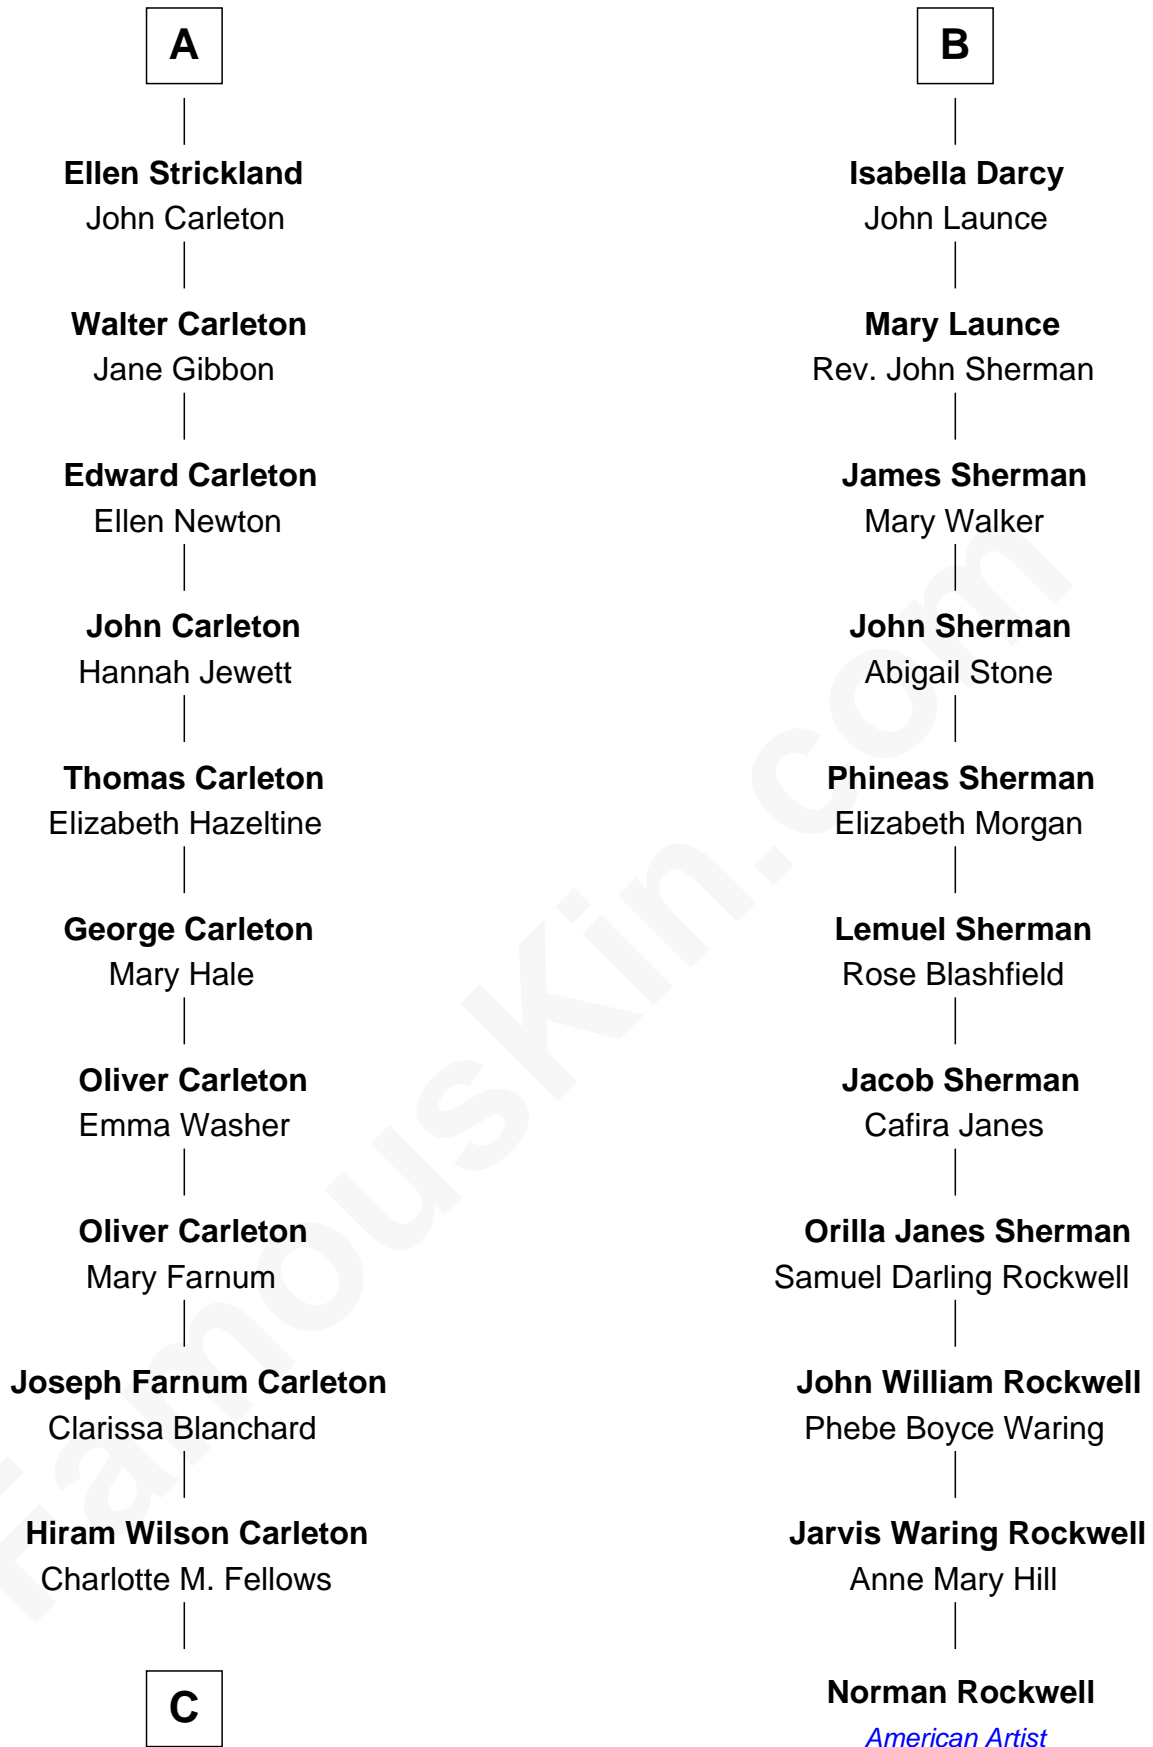

FamousKin.com Relationship Chart of

Mickey Rourke

Movie Actor

17th cousin 3 times removed of

Norman Rockwell

American Artist

Sir Robert de Ferrers

Joan Beaufort

C

—
Joseph Clinton Carleton

Maud Alice Fitts

—
Hazel May Carleton

Leonard Ernest Cameron

—
Annette Elizabeth Cameron

Philip Andrew Rourke

—
Mickey Rourke