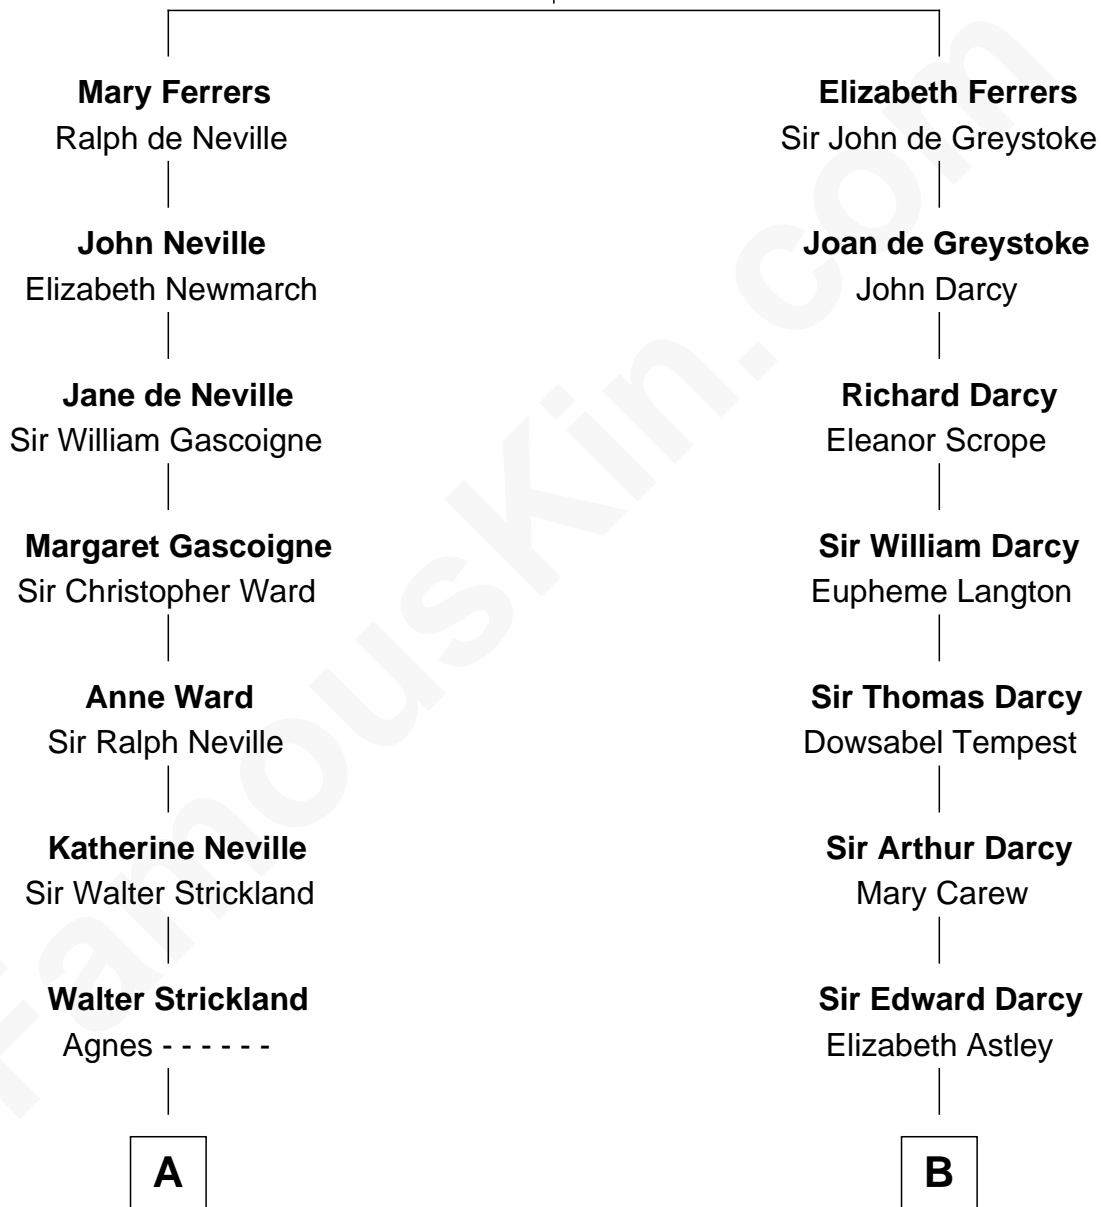

FamousKin.com Relationship Chart of

Mickey Rourke

Movie Actor

17th cousin 3 times removed of

Norman Rockwell

American Artist

Sir Robert de Ferrers

Joan Beaufort

C

—
Joseph Clinton Carleton

Maud Alice Fitts

—
Hazel May Carleton

Leonard Ernest Cameron

—
Annette Elizabeth Cameron

Philip Andrew Rourke

—
Mickey Rourke