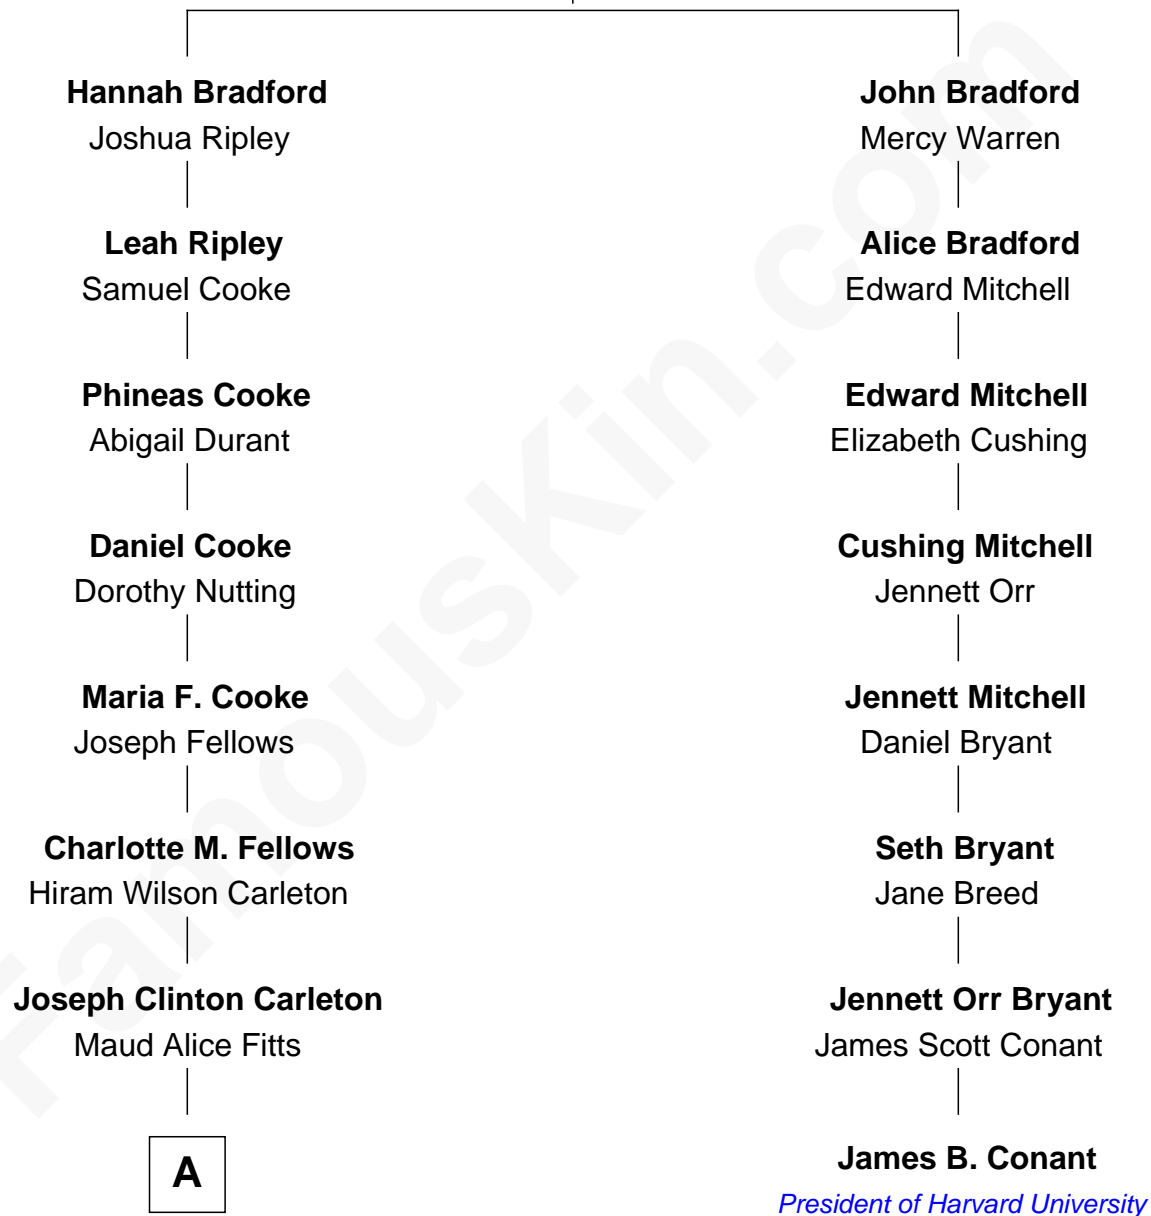

FamousKin.com
Relationship Chart of
Mickey Rourke
Movie Actor

7th cousin 2 times removed of
James B. Conant
President of Harvard University

William Bradford
 Alice Richards

A

James B. Conant
President of Harvard University

A

Hazel May Carleton
Leonard Ernest Cameron

Annette Elizabeth Cameron
Philip Andrew Rourke

Mickey Rourke
Movie Actor

FamousKin.com