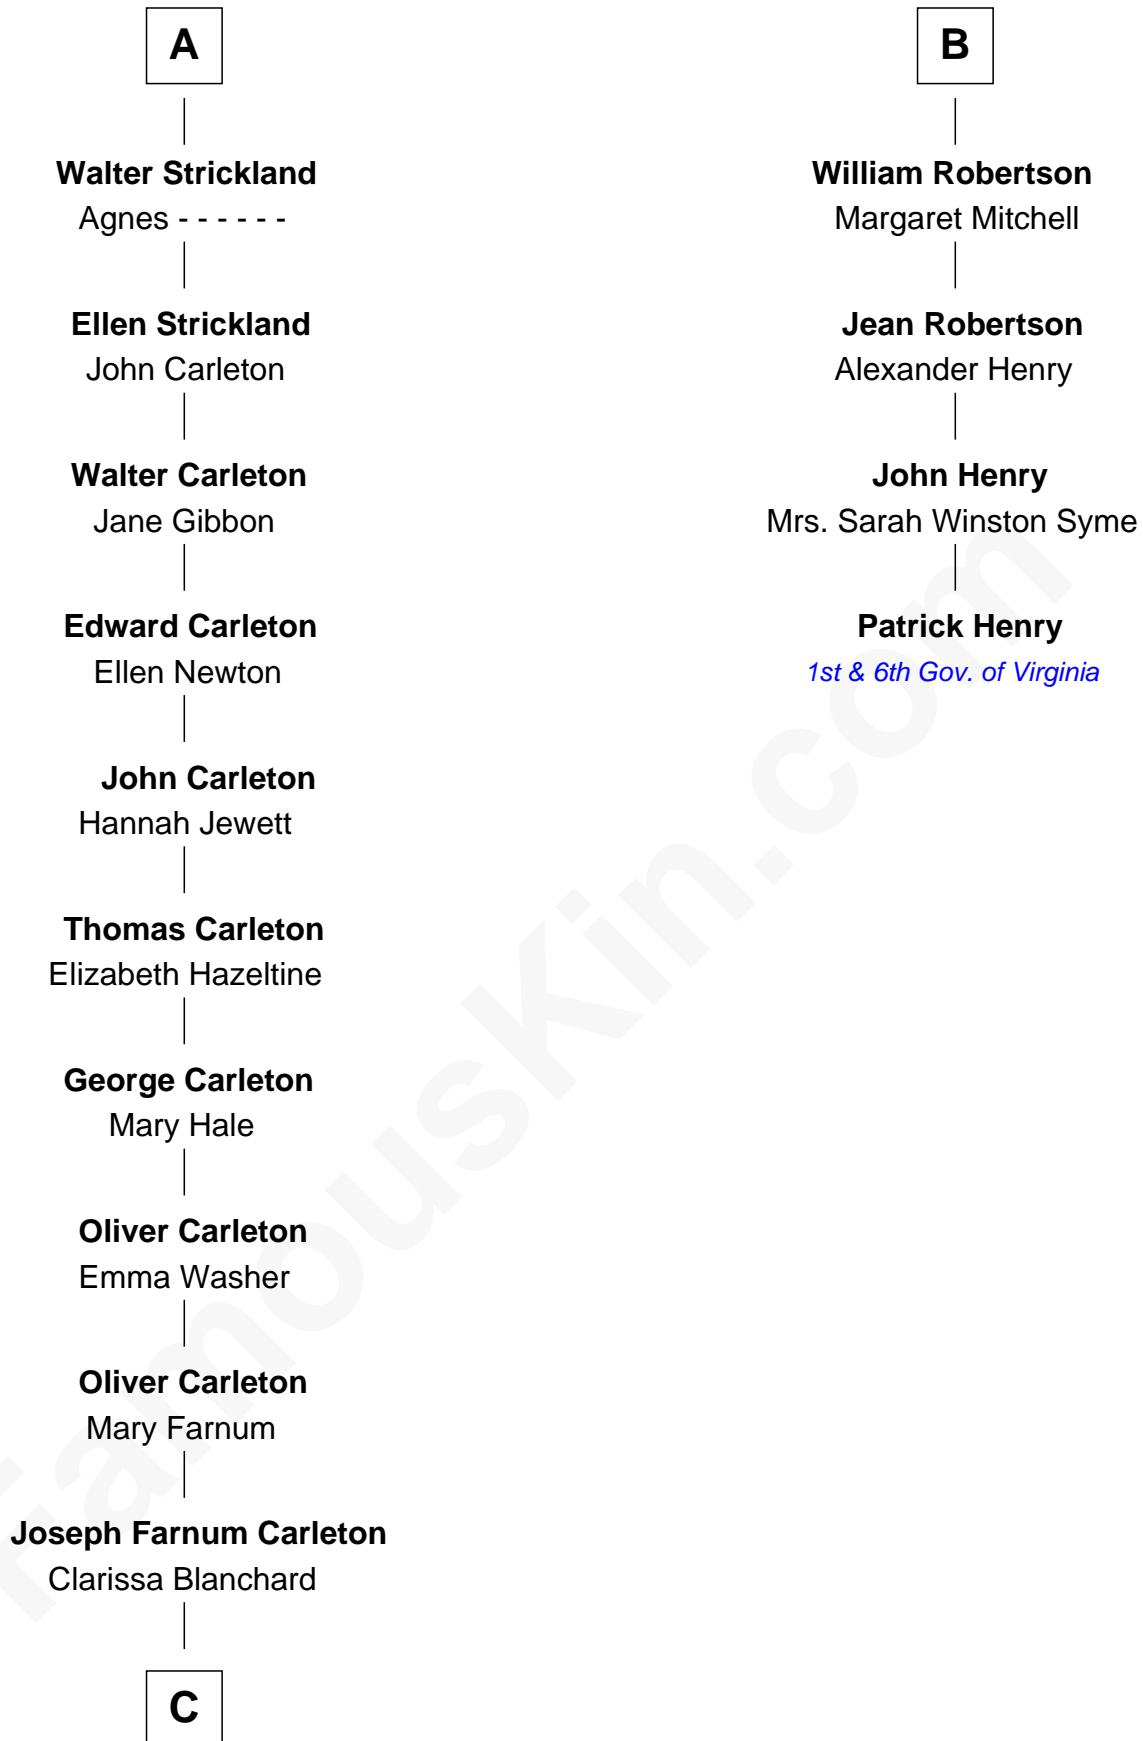

**FamousKin.com**  
**Relationship Chart of**  
**Mickey Rourke**  
*Movie Actor*

**10th cousin 11 times removed of**  
**Patrick Henry**  
*1st and 6th Governor of Virginia*

**C**

—  
**Hiram Wilson Carleton**

Charlotte M. Fellows

—  
**Joseph Clinton Carleton**

Maud Alice Fitts

—  
**Hazel May Carleton**

Leonard Ernest Cameron

—  
**Annette Elizabeth Cameron**

Philip Andrew Rourke

—  
**Mickey Rourke**