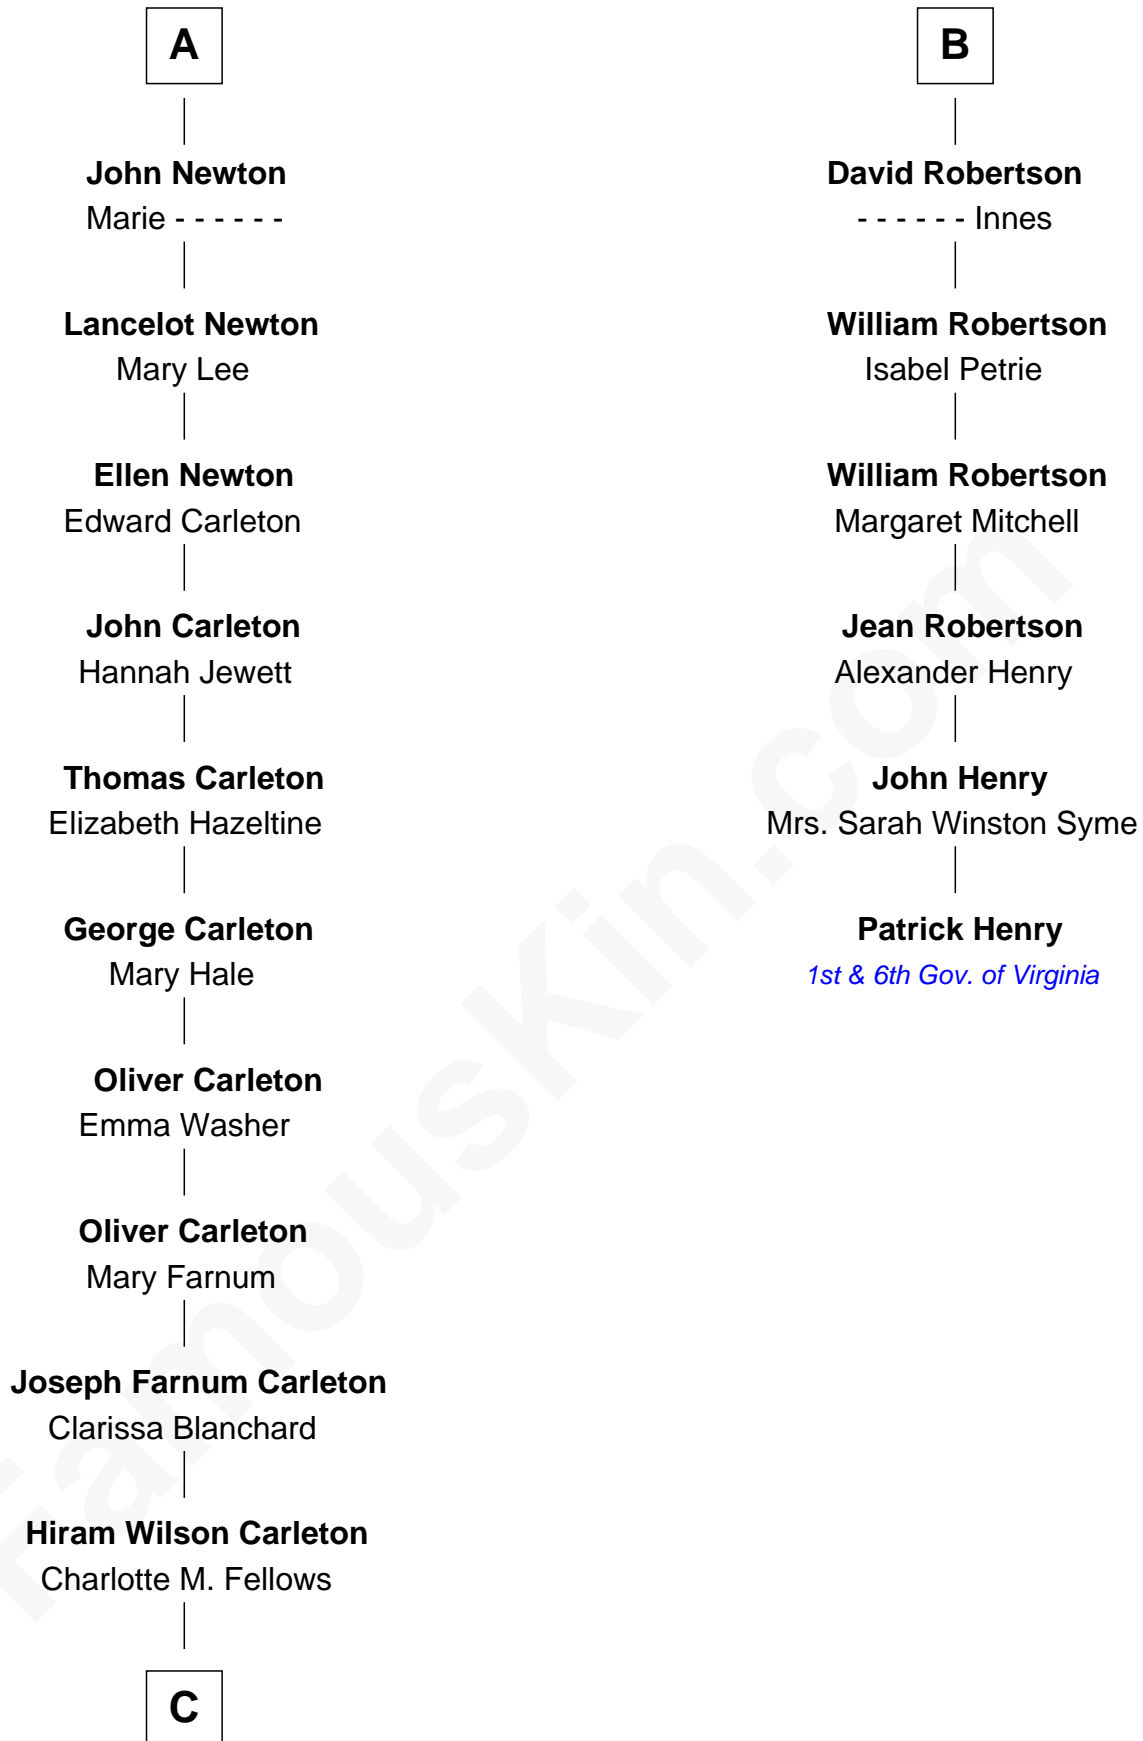

**FamousKin.com**  
**Relationship Chart of**  
**Mickey Rourke**  
*Movie Actor*

**12th cousin 8 times removed of**  
**Patrick Henry**  
*1st and 6th Governor of Virginia*

**Edmund Fitzalan**  
 Alice de Warenne

**C**

—  
**Joseph Clinton Carleton**

Maud Alice Fitts

—  
**Hazel May Carleton**

Leonard Ernest Cameron

—  
**Annette Elizabeth Cameron**

Philip Andrew Rourke

—  
**Mickey Rourke**