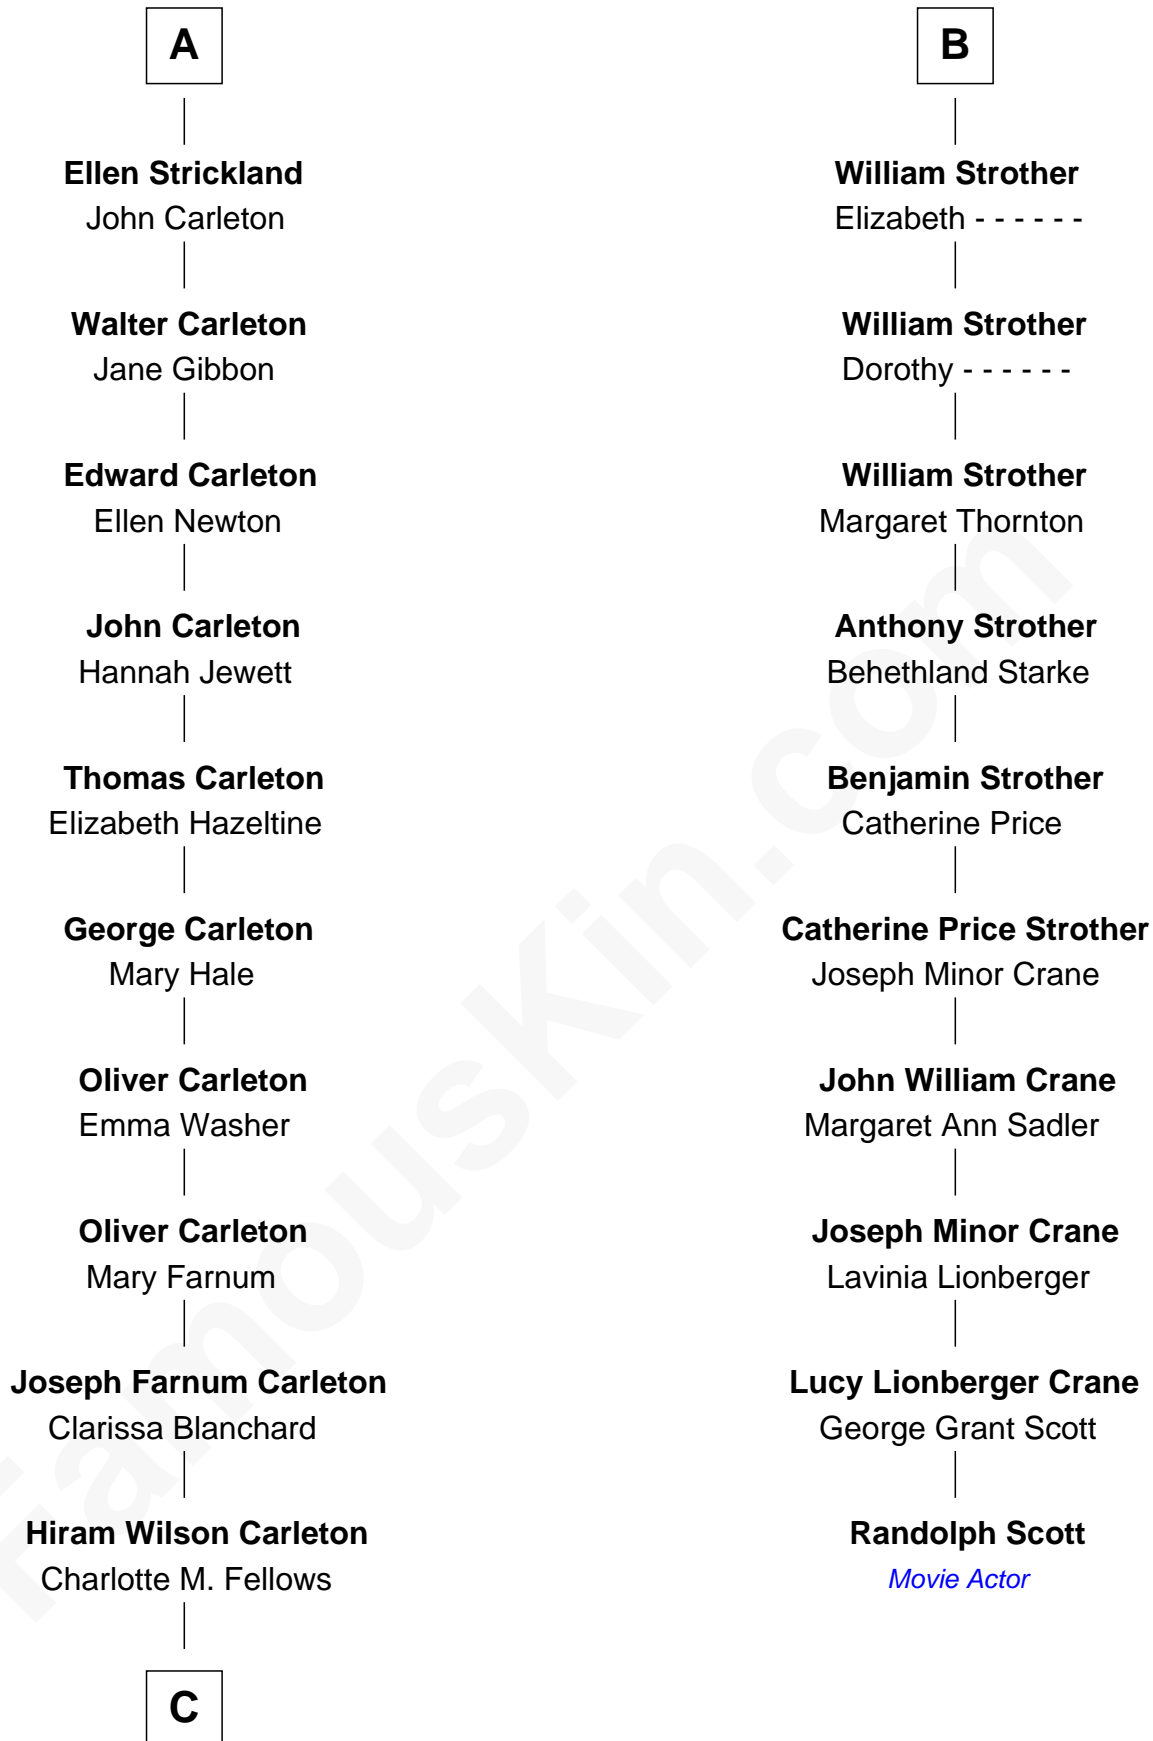

FamousKin.com
Relationship Chart of
Mickey Rourke
Movie Actor

16th cousin 4 times removed of
Randolph Scott
Movie Actor

C

—
Joseph Clinton Carleton

Maud Alice Fitts

—
Hazel May Carleton

Leonard Ernest Cameron

—
Annette Elizabeth Cameron

Philip Andrew Rourke

—
Mickey Rourke

Movie Actor