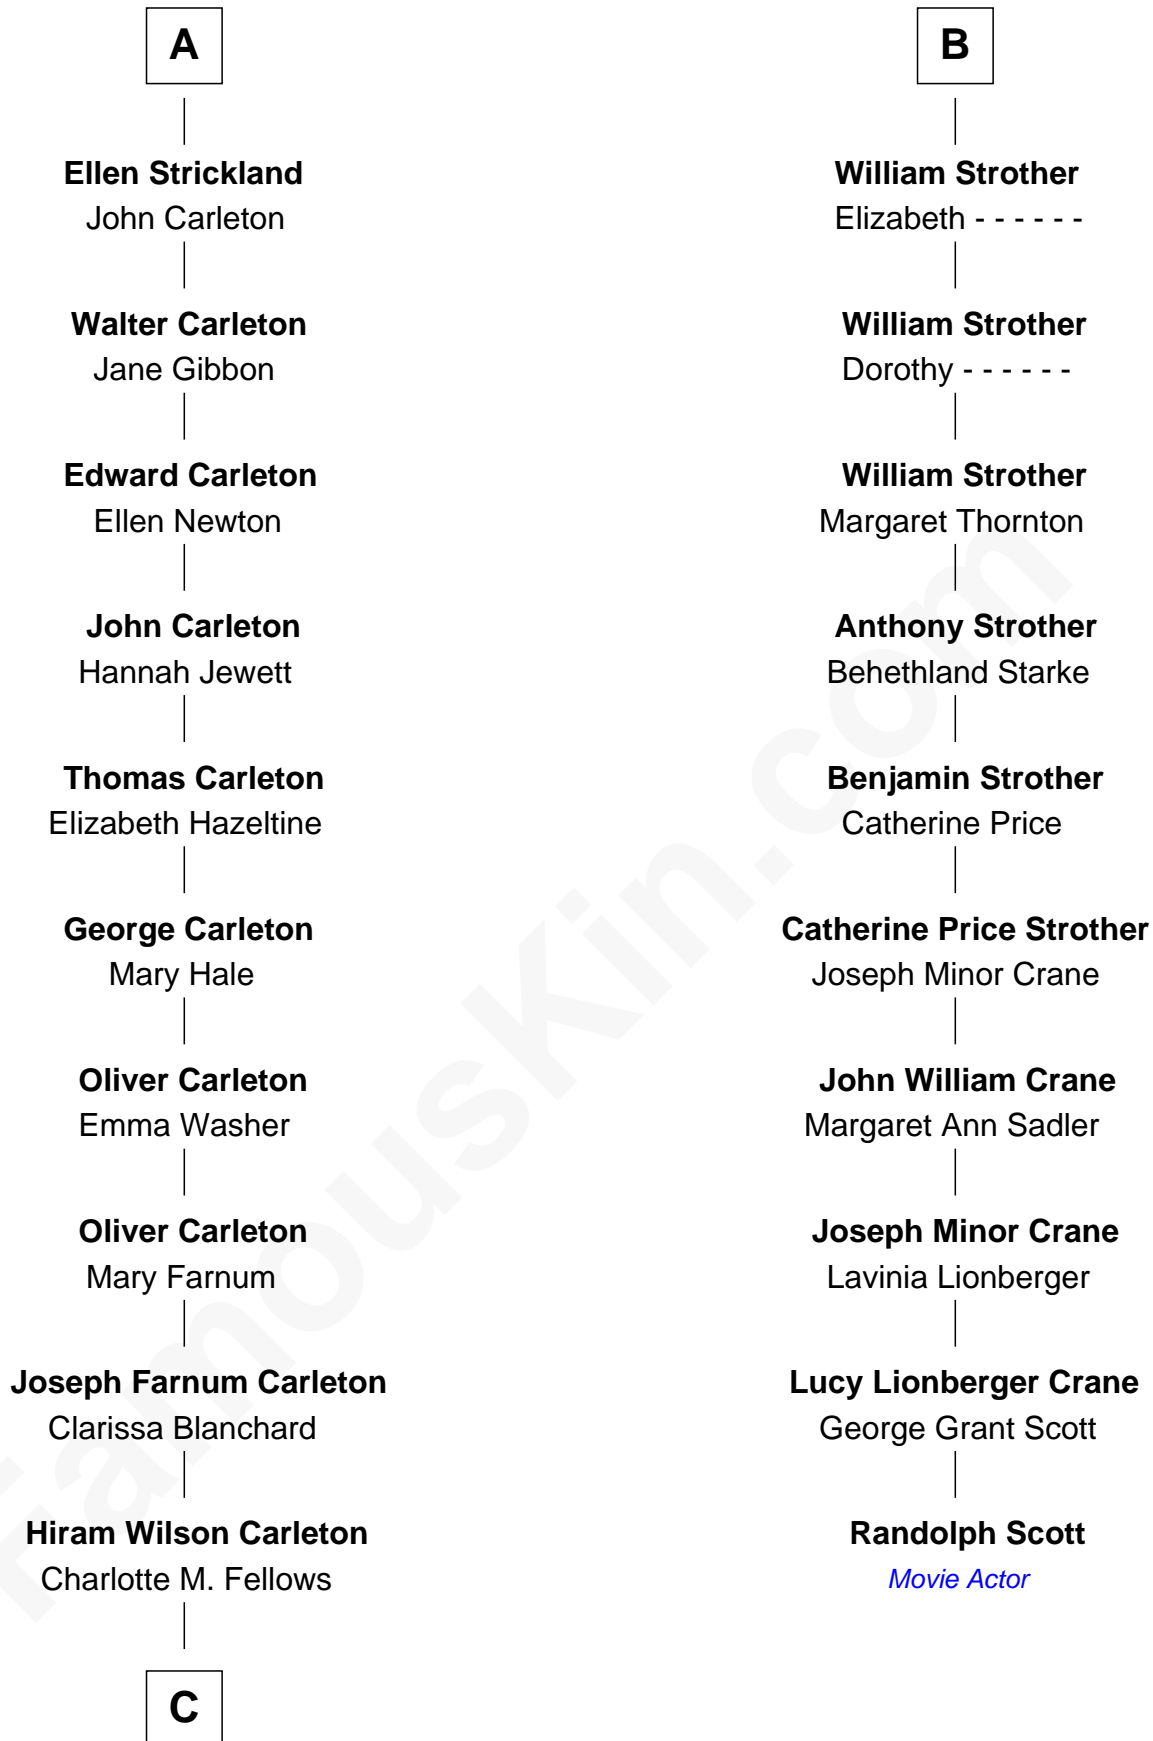

## Relationship Chart of

### Mickey Rourke

Movie Actor

16th cousin 4 times removed of

**Randolph Scott**  
Movie Actor

**C**

—  
**Joseph Clinton Carleton**

Maud Alice Fitts

—  
**Hazel May Carleton**

Leonard Ernest Cameron

—  
**Annette Elizabeth Cameron**

Philip Andrew Rourke

—  
**Mickey Rourke**

*Movie Actor*