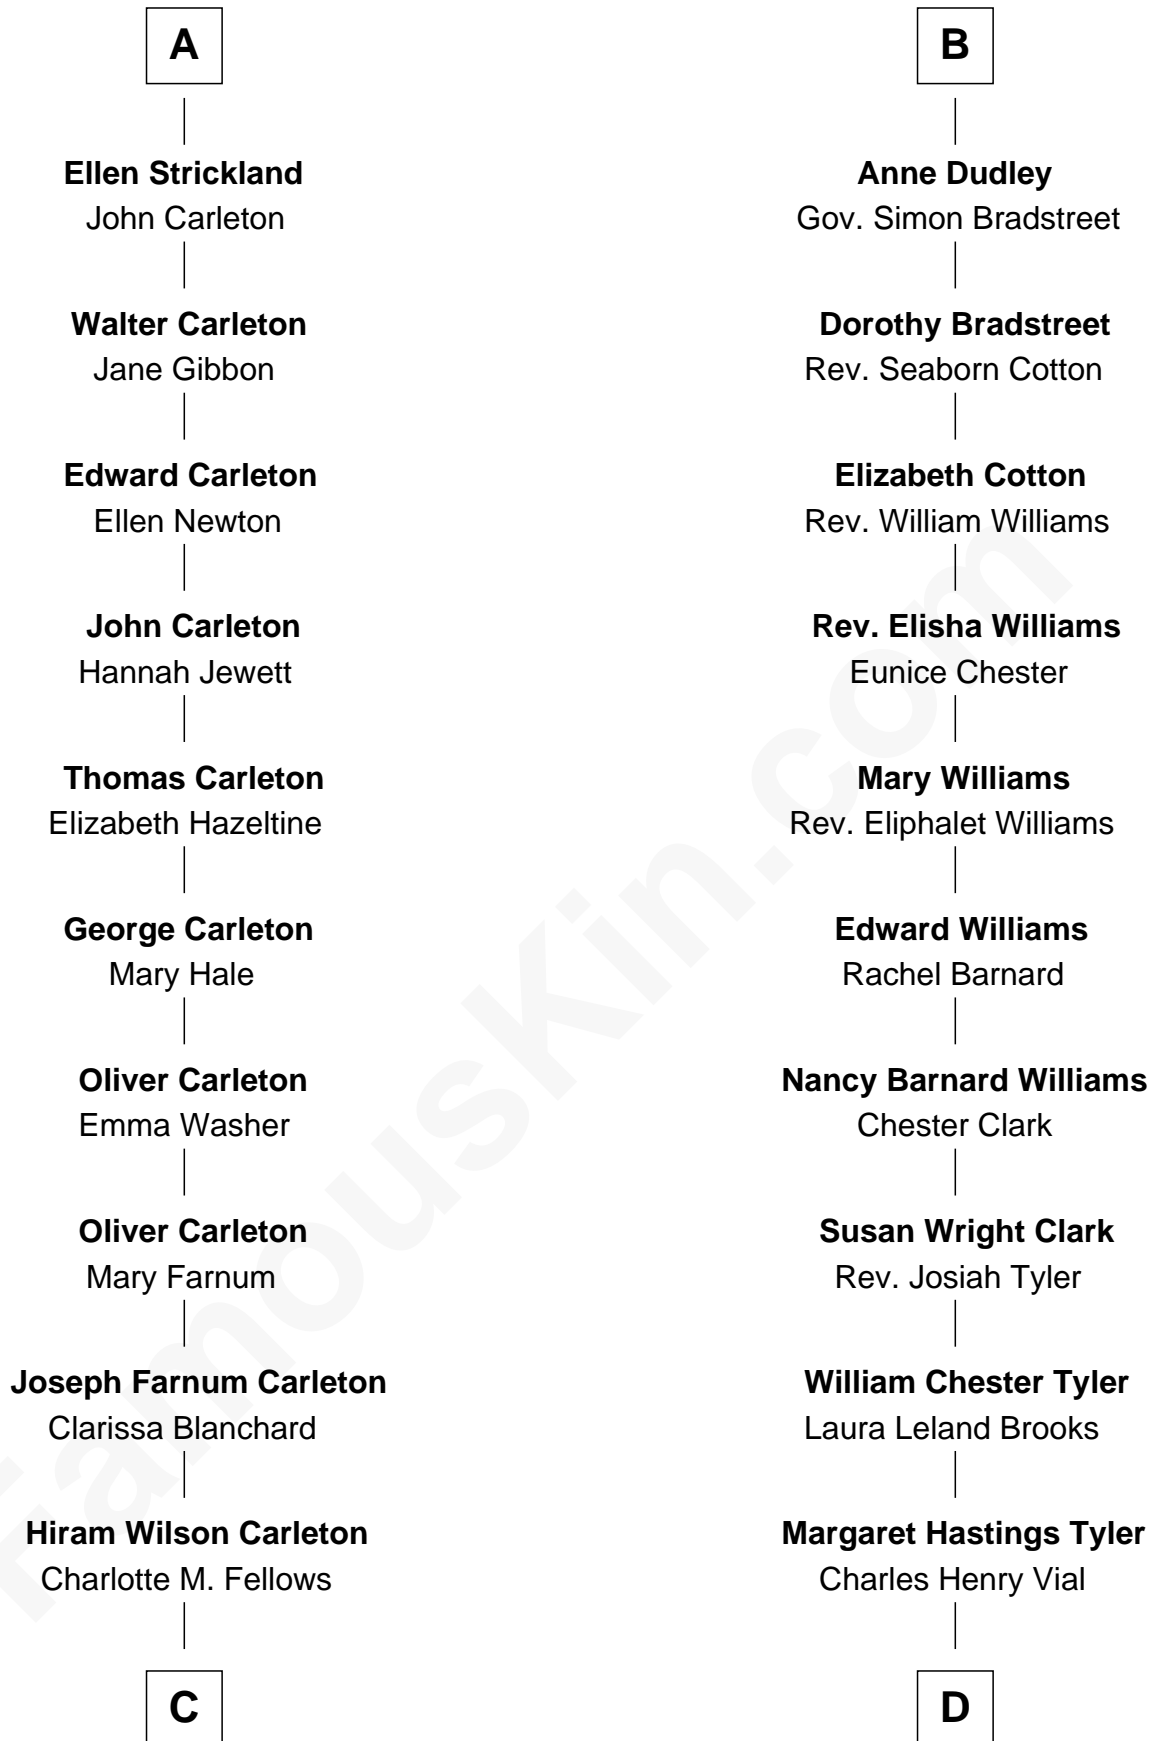

FamousKin.com
Relationship Chart of
Mickey Rourke
Movie Actor

19th cousin 1 time removed of

Kate Upton
Sports Illustrated Swimsuit Cover Model

C

Joseph Clinton Carleton
Maud Alice Fitts

Hazel May Carleton
Leonard Ernest Cameron

Annette Elizabeth Cameron
Philip Andrew Rourke

Mickey Rourke
Movie Actor

D

Elizabeth Brooks Vial
Stephen Edward Upton

Jefferson Matthew Upton
Shelley Fawn Davis

Kate Upton
Model and Actress