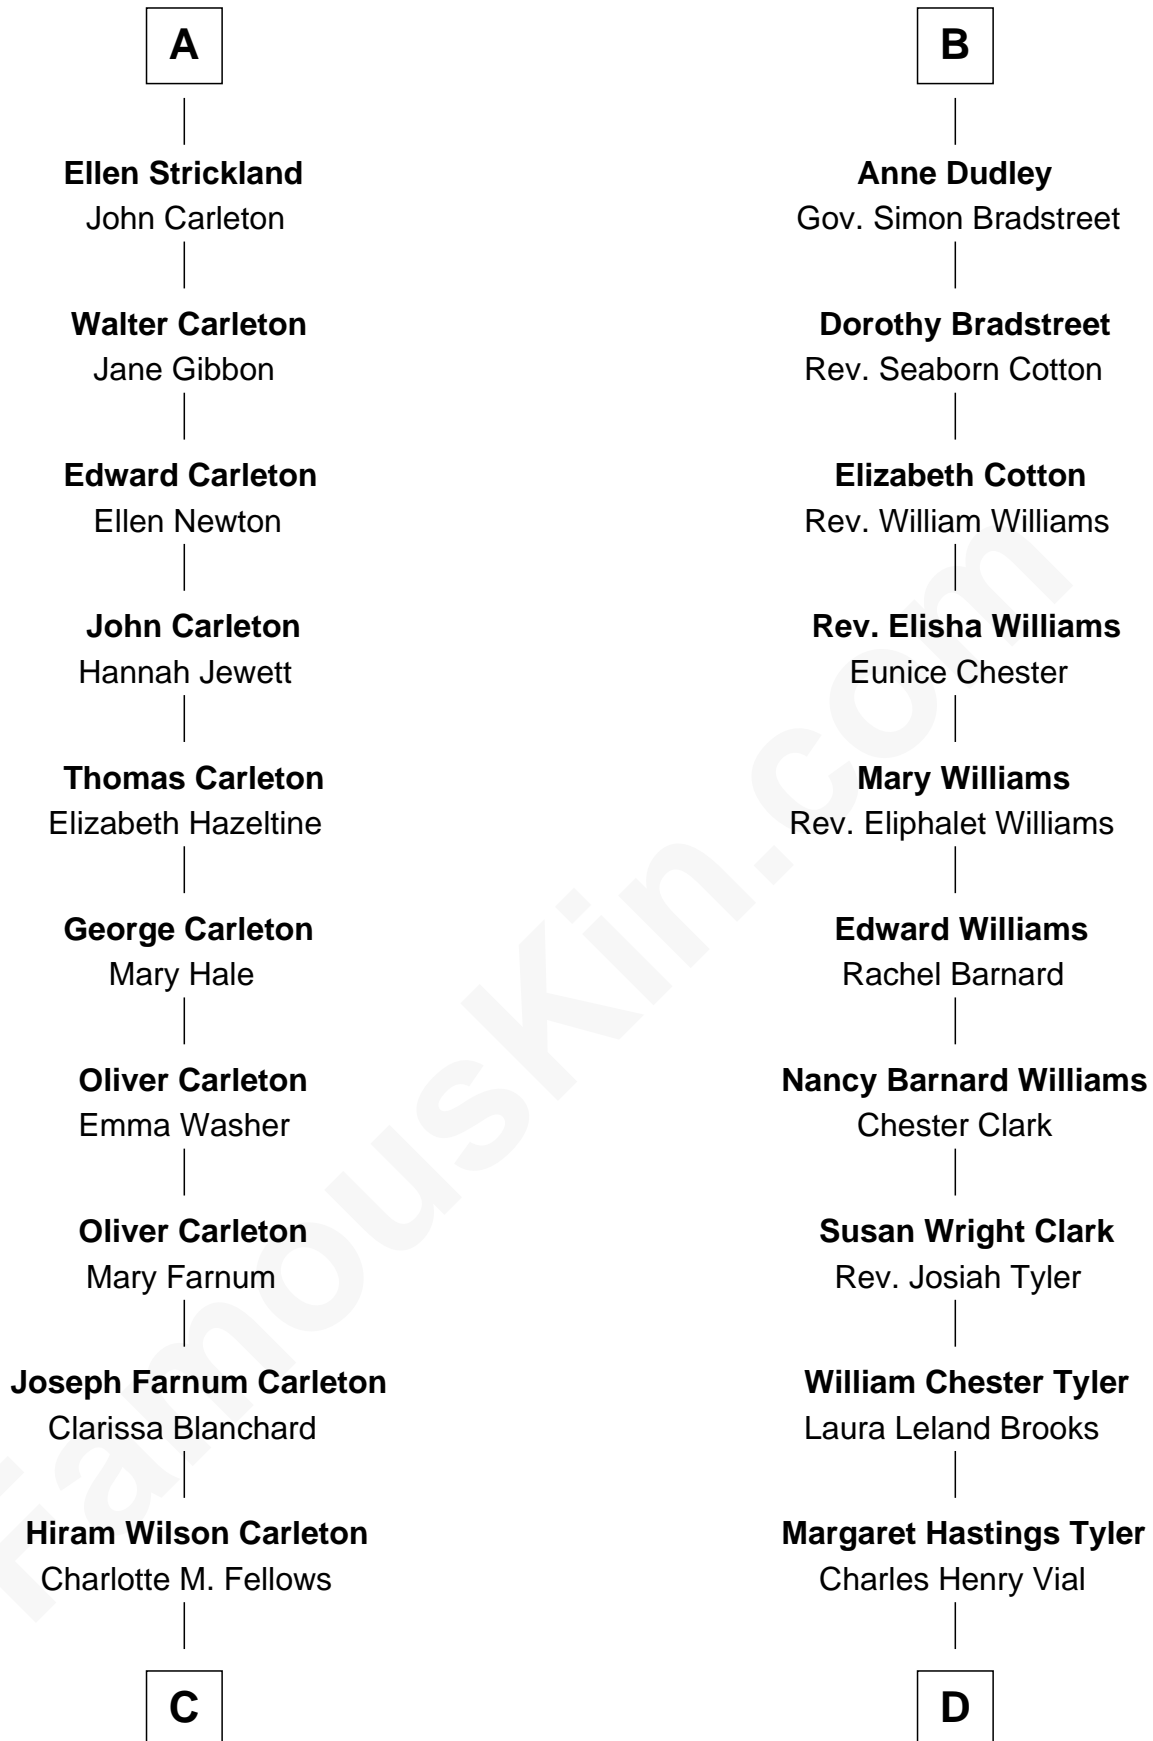

FamousKin.com

Relationship Chart of

Mickey Rourke

Movie Actor

19th cousin 1 time removed of

Kate Upton
Sports Illustrated Swimsuit Cover Model

C

Joseph Clinton Carleton

Maud Alice Fitts

Hazel May Carleton

Leonard Ernest Cameron

Annette Elizabeth Cameron

Philip Andrew Rourke

Mickey Rourke

Movie Actor

D