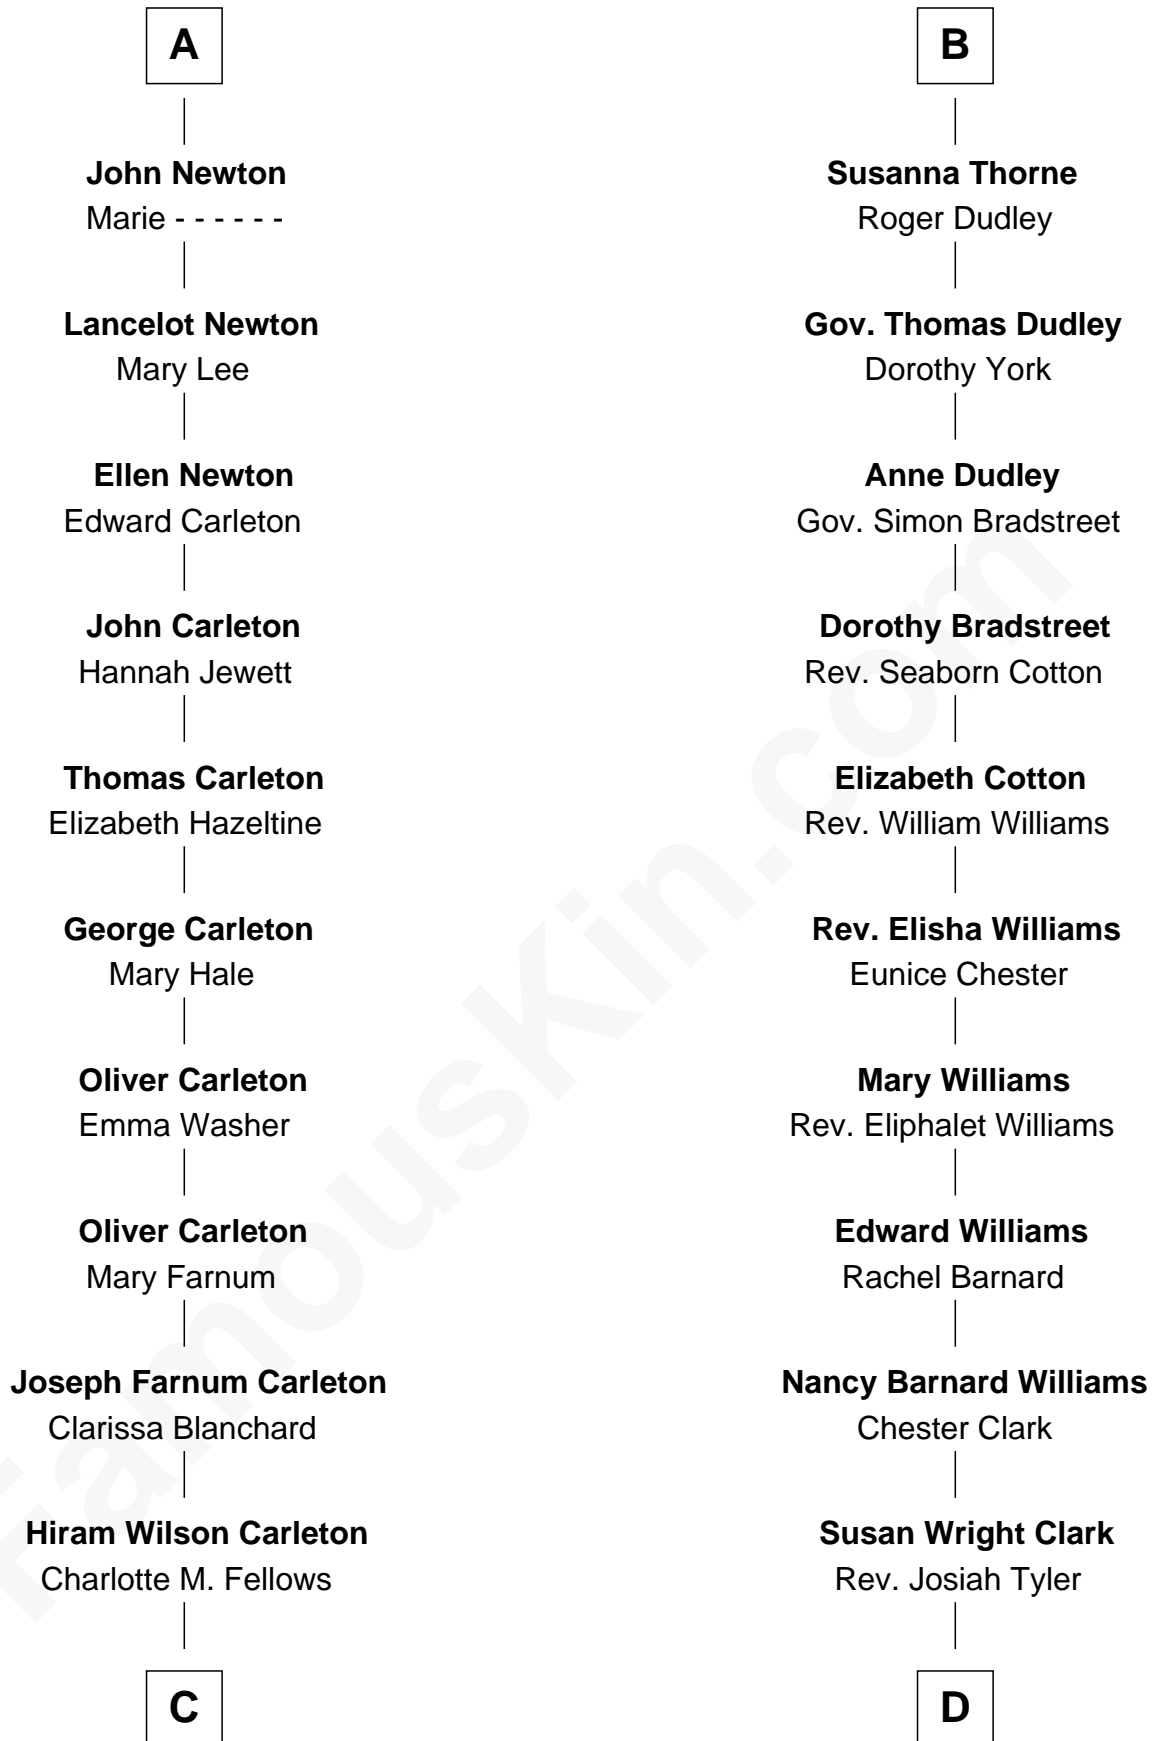

FamousKin.com

Relationship Chart of

Mickey Rourke

Movie Actor

20th cousin 1 time removed of

Kate Upton

Sports Illustrated Swimsuit Cover Model

C

Joseph Clinton Carleton

Maud Alice Fitts

Hazel May Carleton

Leonard Ernest Cameron

Annette Elizabeth Cameron

Philip Andrew Rourke

Mickey Rourke

Movie Actor