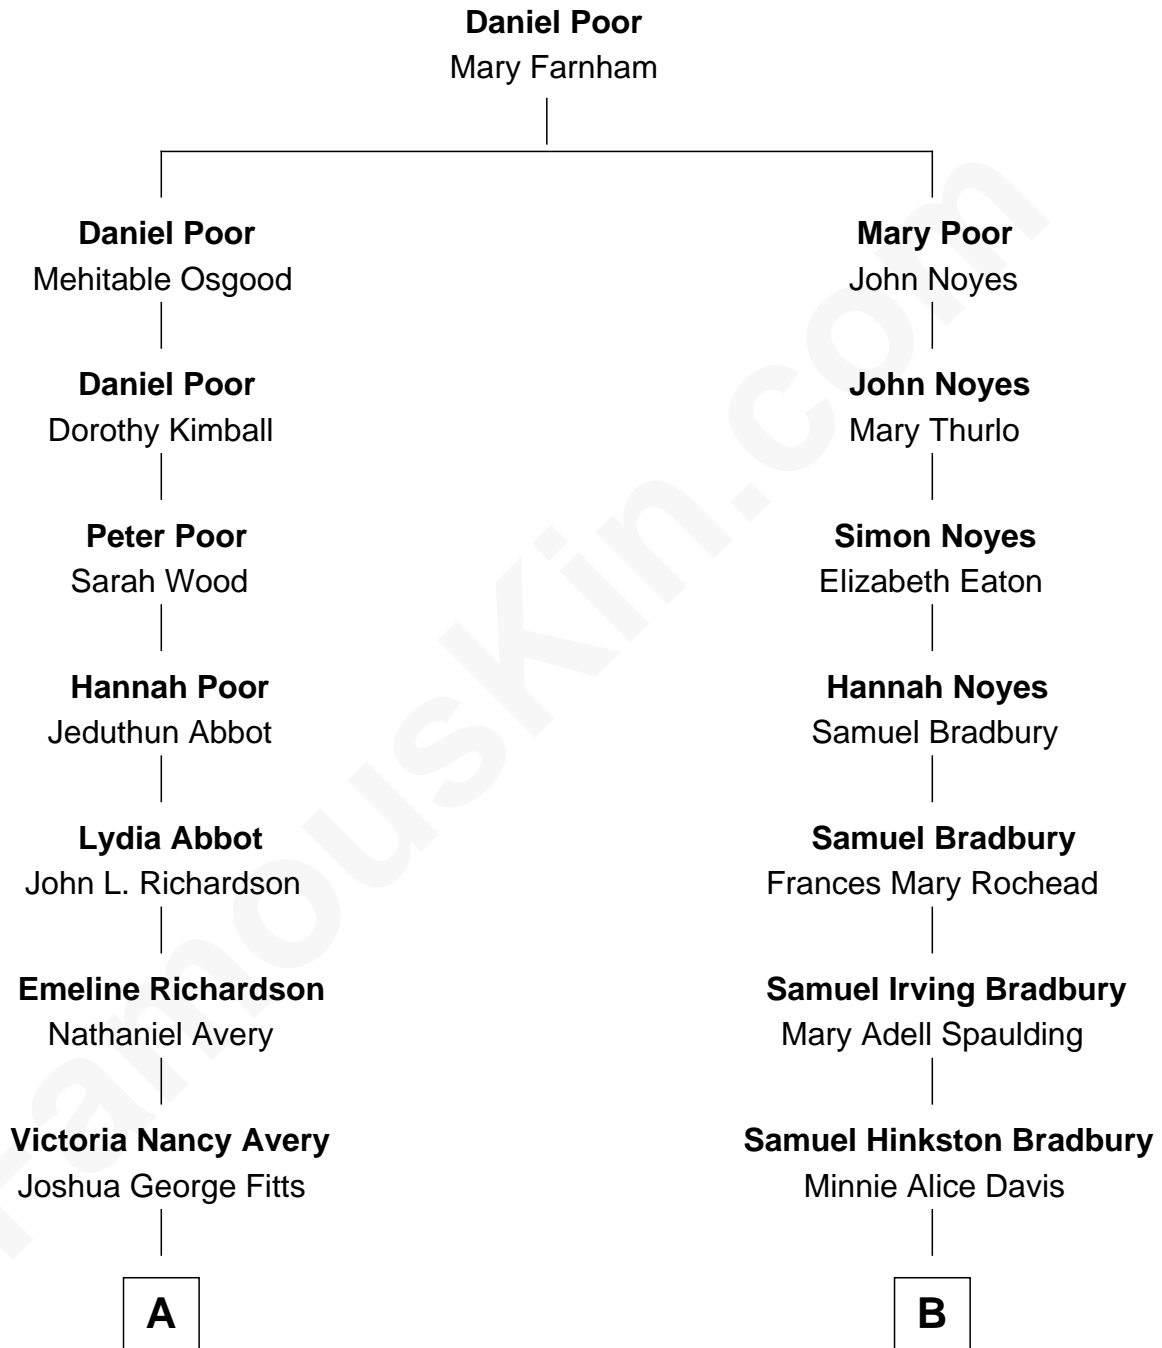

FamousKin.com Relationship Chart of

Mickey Rourke

Movie Actor

8th cousin 2 times removed of

Ray Bradbury

Author of The Martian Chronicles

A

Maud Alice Fitts
Joseph Clinton Carleton

Hazel May Carleton
Leonard Ernest Cameron

Annette Elizabeth Cameron
Philip Andrew Rourke

Mickey Rourke
Movie Actor

B

Leonard Spaulding Bradbury
Esther Marie Moberg

Ray Bradbury
Author of The Martian Chronicles