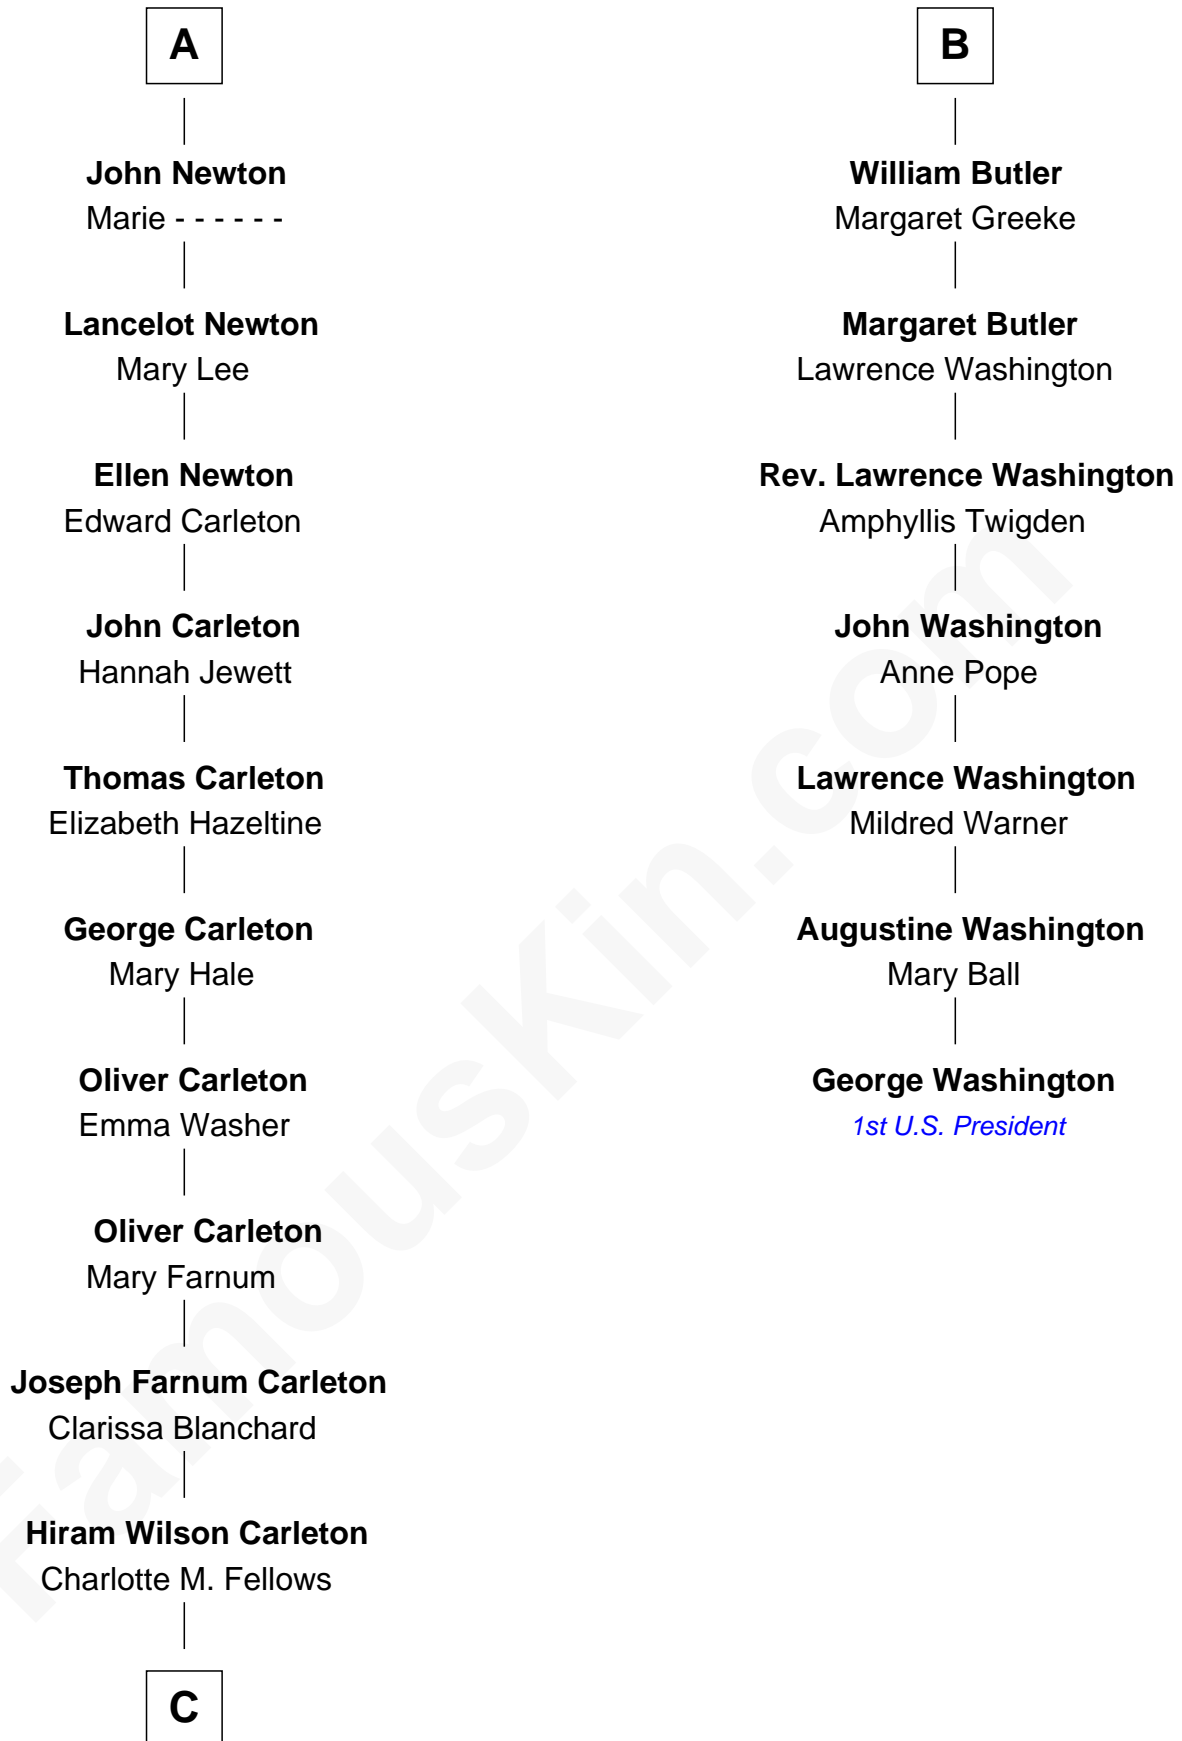

FamousKin.com
Relationship Chart of
Mickey Rourke
Movie Actor

13th cousin 7 times removed of
George Washington
1st U.S. President

Edmund Fitzalan
 Alice de Warenne

C

—
Joseph Clinton Carleton

Maud Alice Fitts

—
Hazel May Carleton

Leonard Ernest Cameron

—
Annette Elizabeth Cameron

Philip Andrew Rourke

—
Mickey Rourke

Movie Actor

FamousKin.com