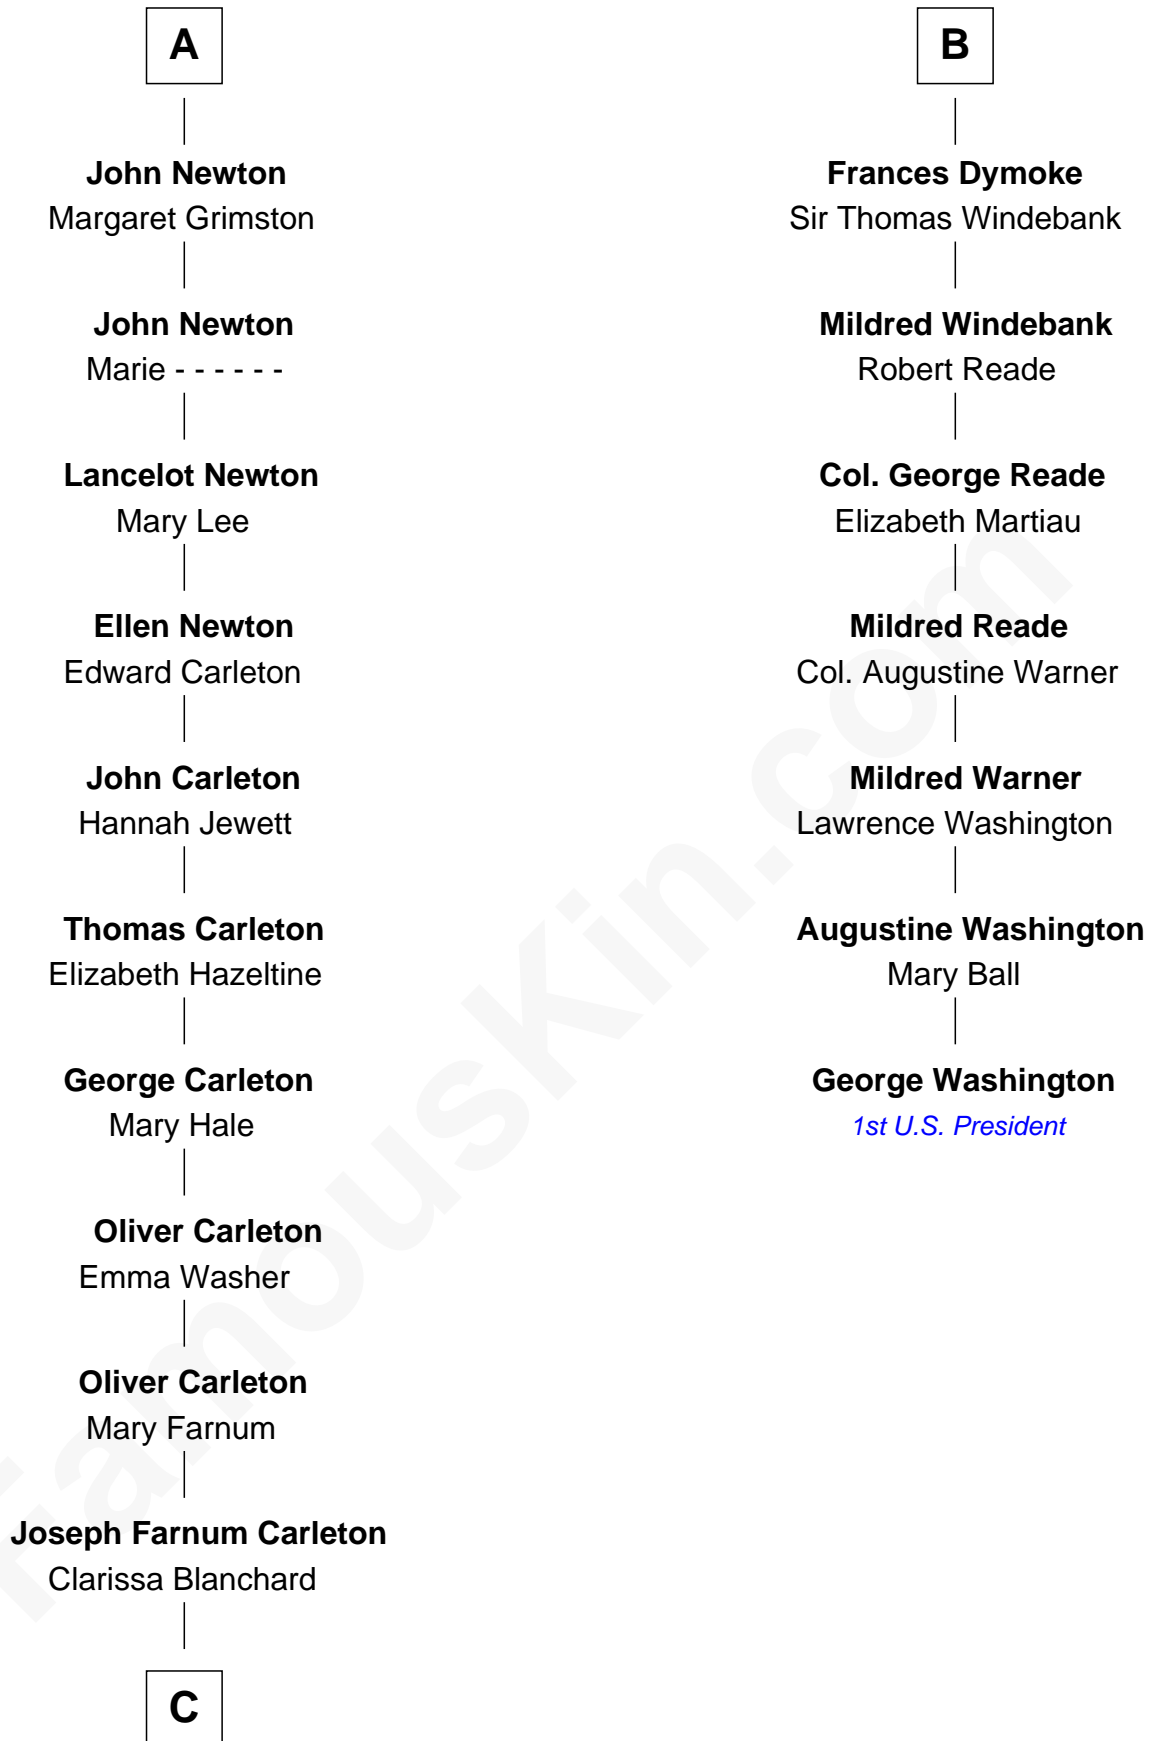

FamousKin.com
Relationship Chart of
Mickey Rourke
Movie Actor

13th cousin 8 times removed of
George Washington
1st U.S. President

Sir Geoffrey le Scrope
 Ivetta de Ros

C

—
Hiram Wilson Carleton

Charlotte M. Fellows

—
Joseph Clinton Carleton

Maud Alice Fitts

—
Hazel May Carleton

Leonard Ernest Cameron

—
Annette Elizabeth Cameron

Philip Andrew Rourke

—
Mickey Rourke

Movie Actor