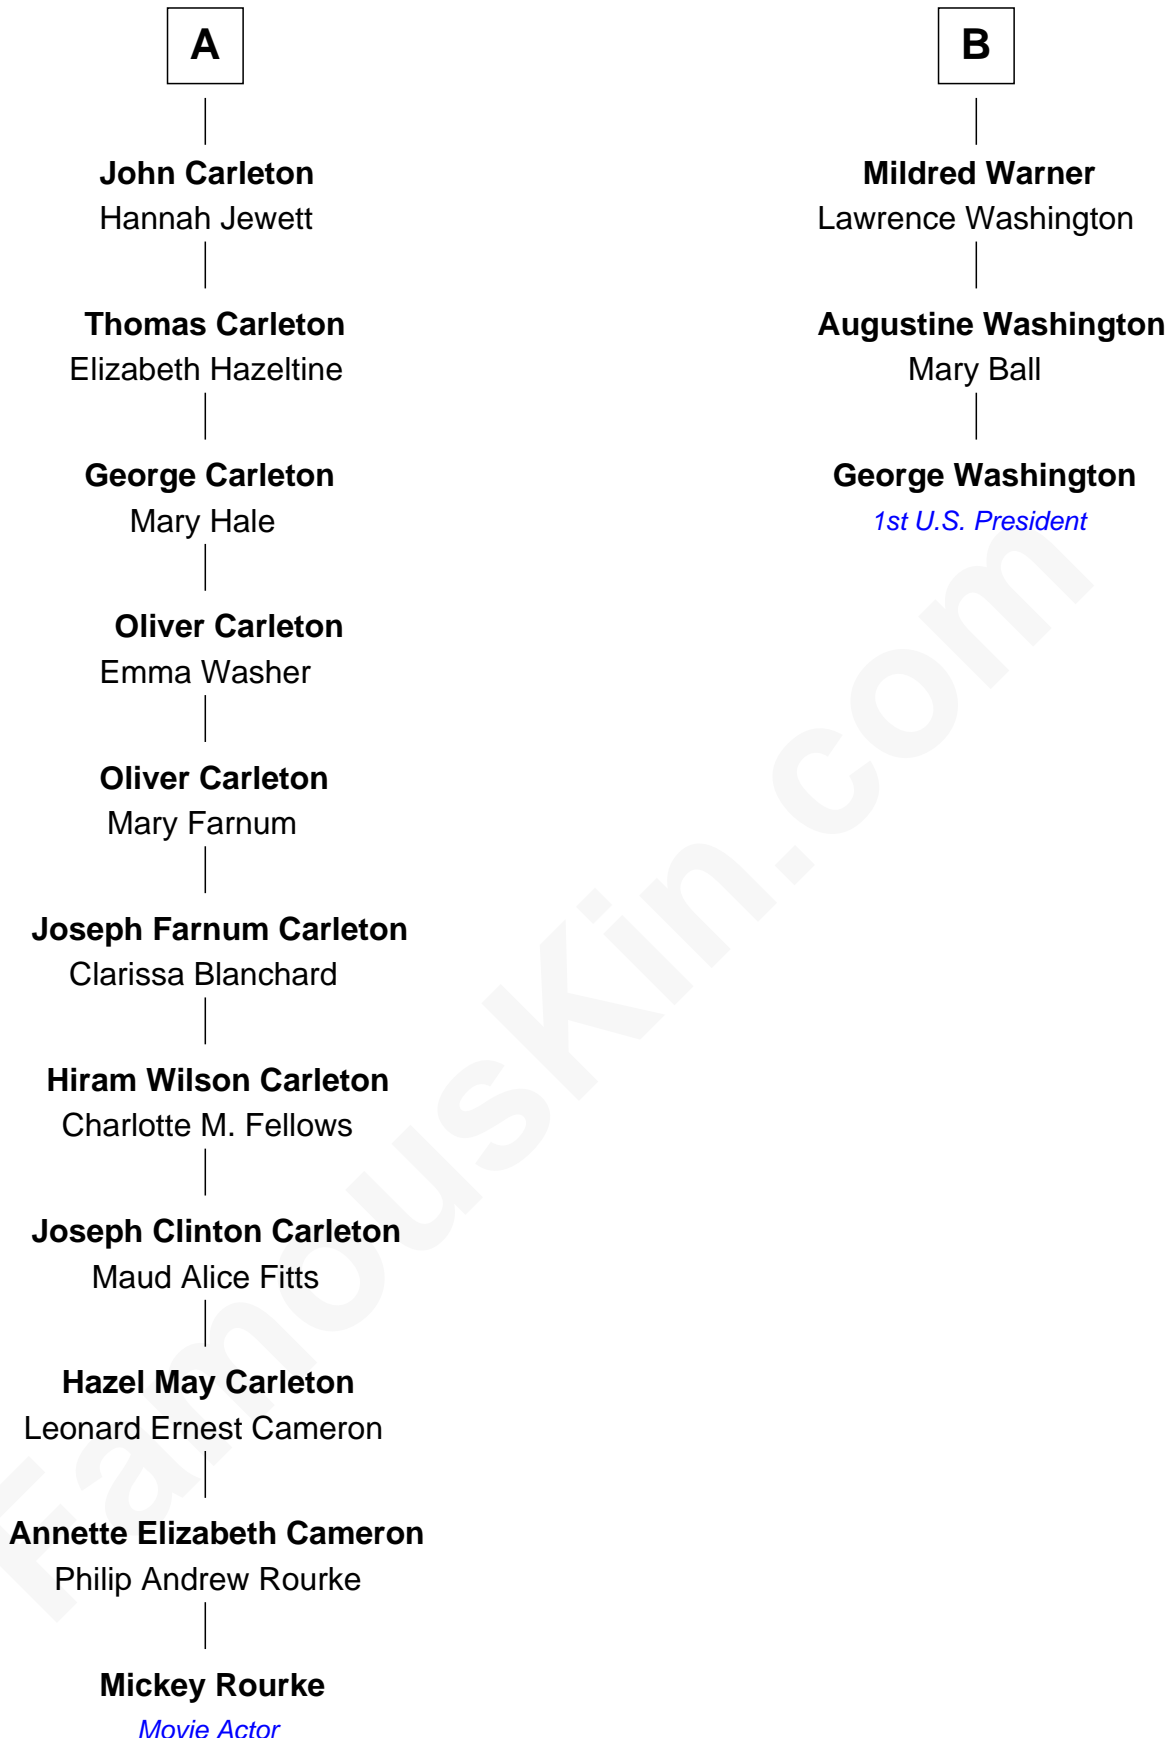

FamousKin.com
Relationship Chart of
Mickey Rourke
Movie Actor

9th cousin 8 times removed of
George Washington
1st U.S. President

Mickey Rourke photo by [Anton Belickiy](#) (CC BY 2.0)