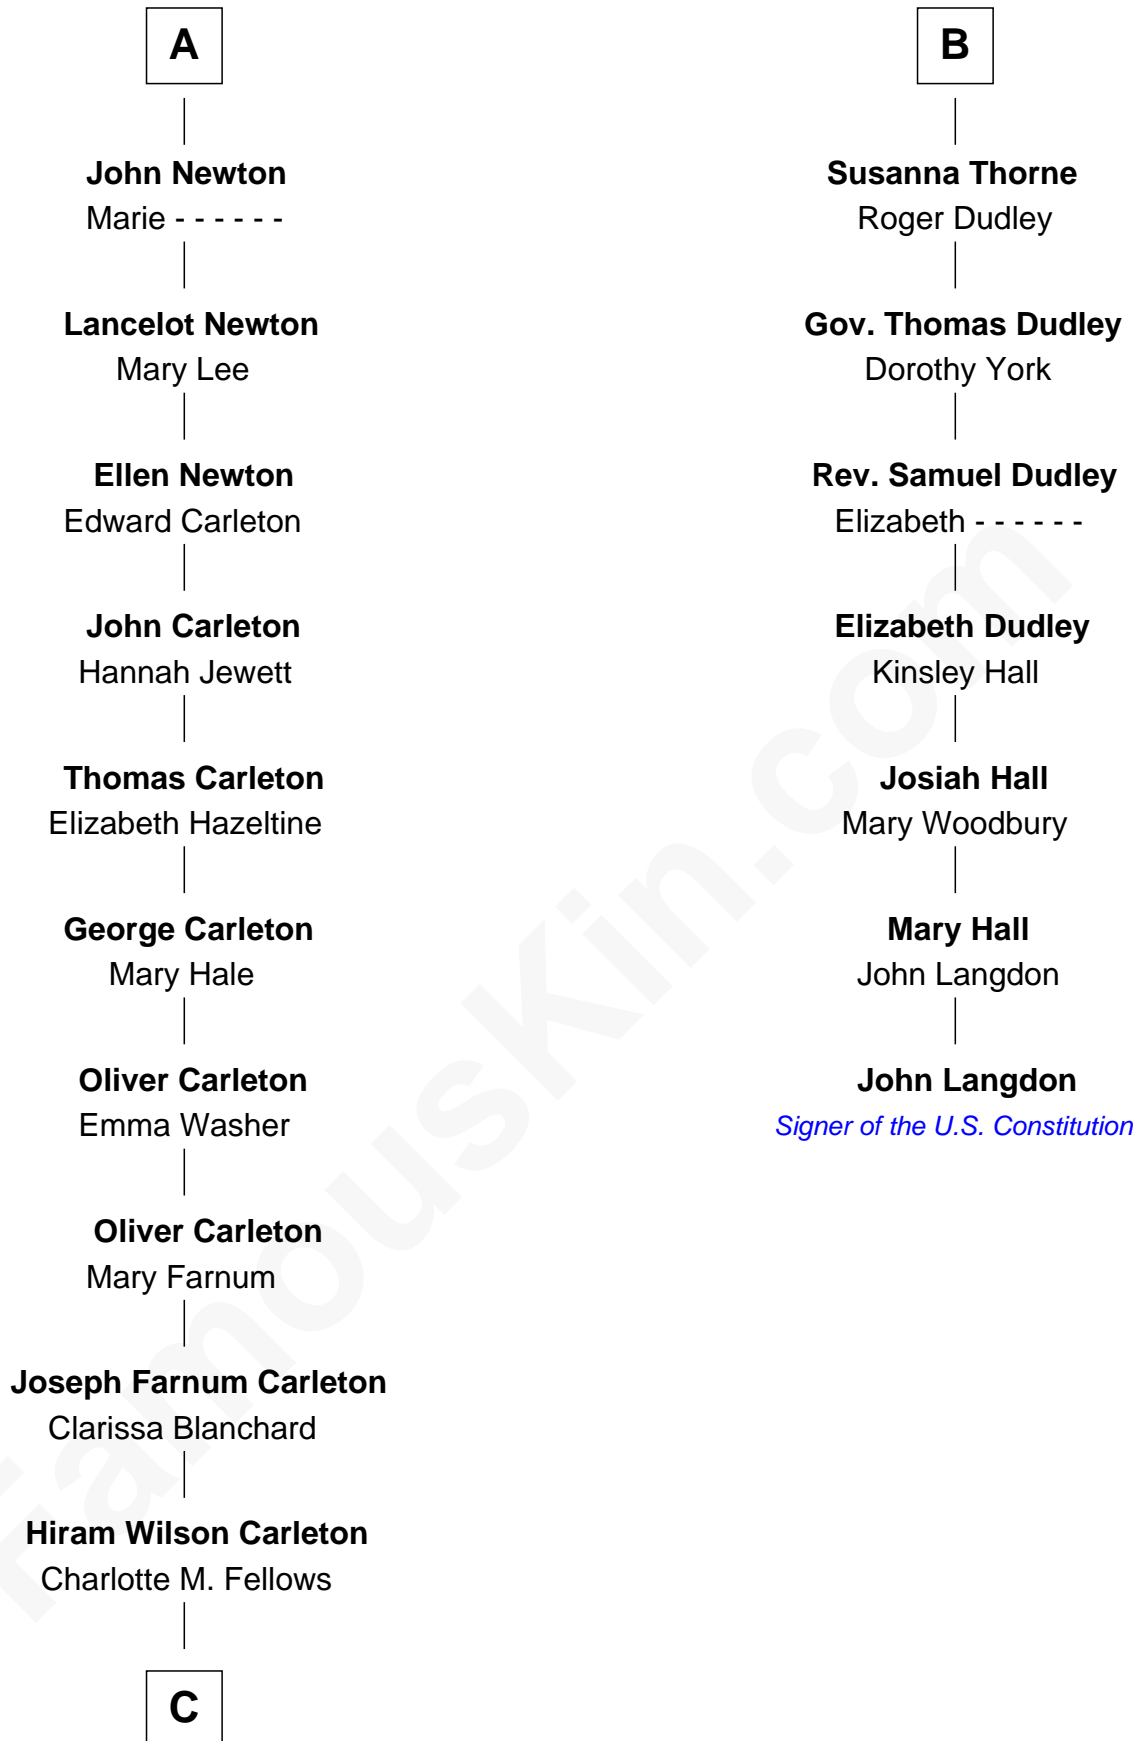

# FamousKin.com Relationship Chart of

**Mickey Rourke**

*Movie Actor*

13th cousin 7 times removed of

**John Langdon**

*Signer of the U.S. Constitution*

**C**

—  
**Joseph Clinton Carleton**

Maud Alice Fitts

—  
**Hazel May Carleton**

Leonard Ernest Cameron

—  
**Annette Elizabeth Cameron**

Philip Andrew Rourke

—  
**Mickey Rourke**

*Movie Actor*