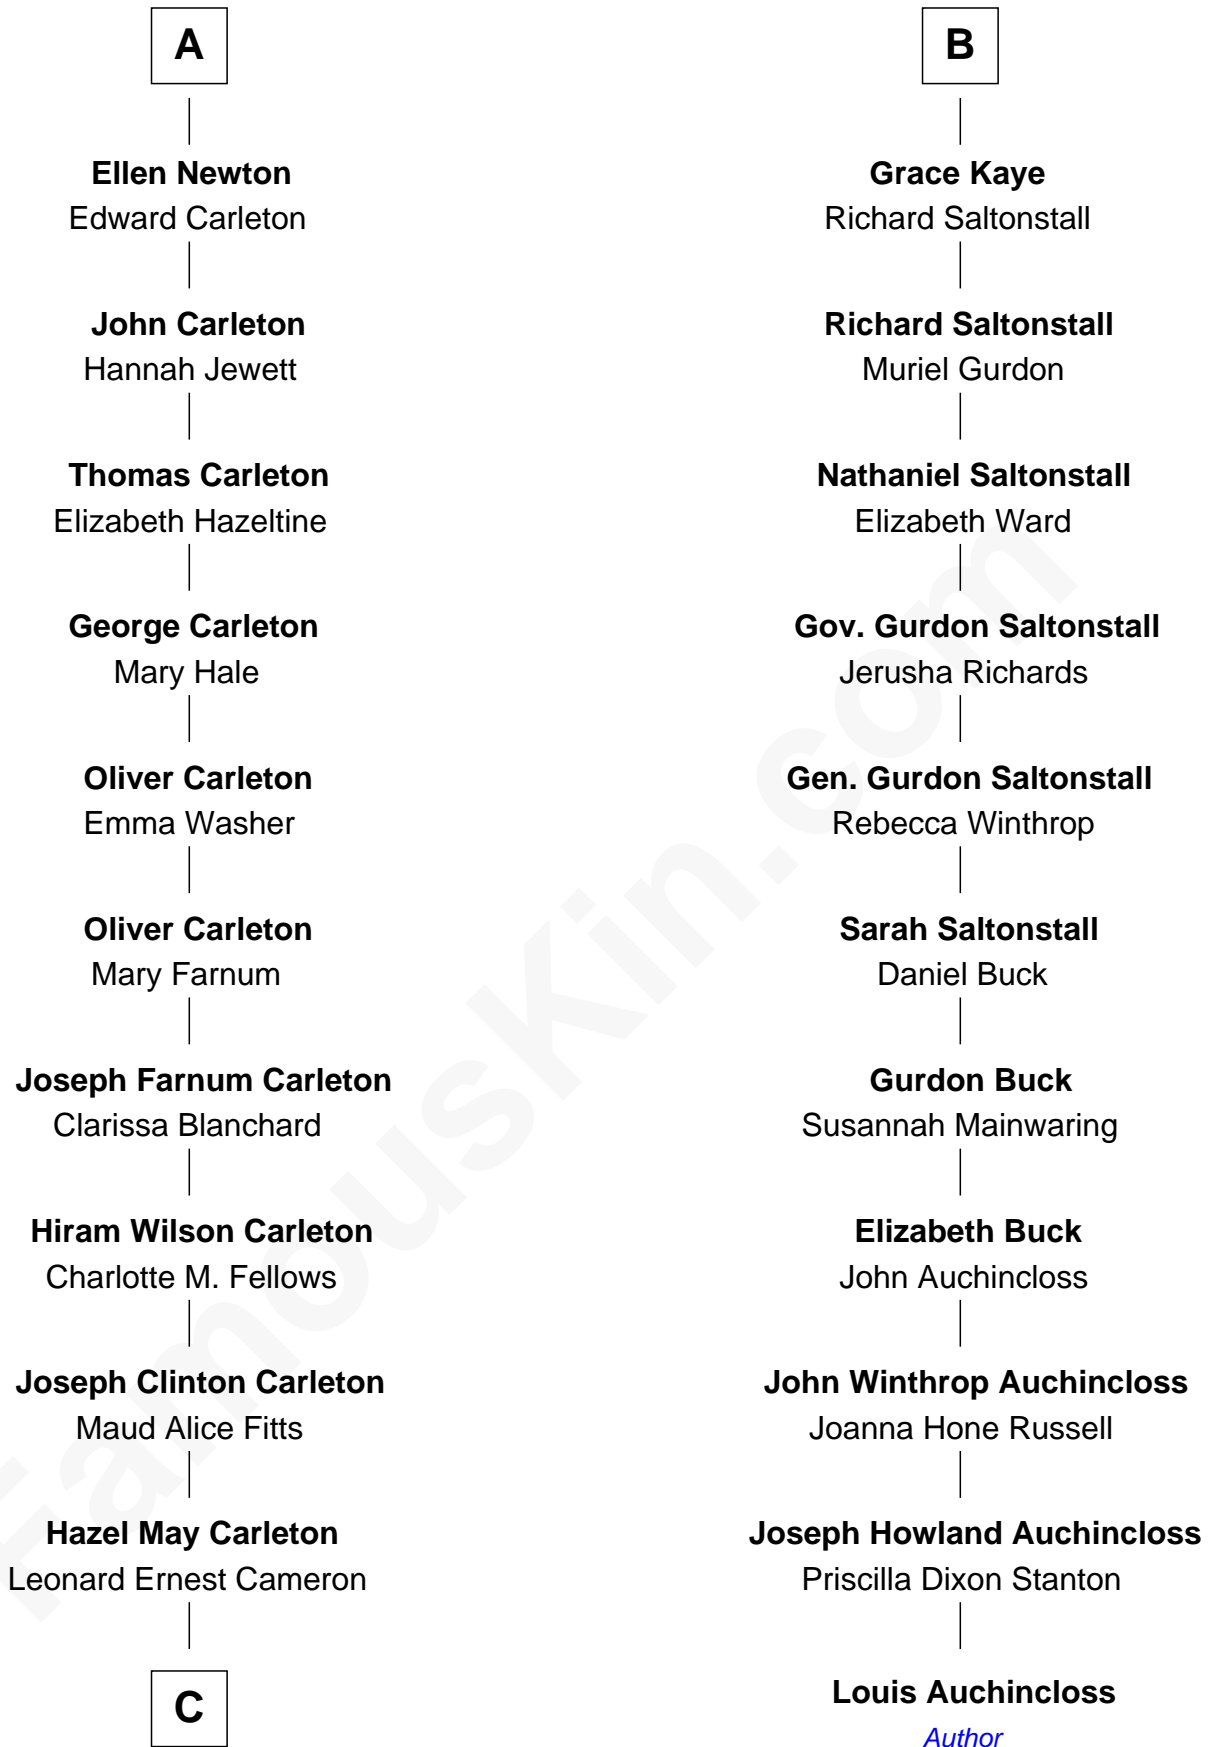

FamousKin.com Relationship Chart of

Mickey Rourke

Movie Actor

17th cousin 1 time removed of

Louis Auchincloss

Author

Henry FitzHugh

Elizabeth Grey

Sir Robert Mauleverer

Dorothy Mauleverer

John Kaye

Robert Kaye

Anne Flower

B

C

—
Annette Elizabeth Cameron