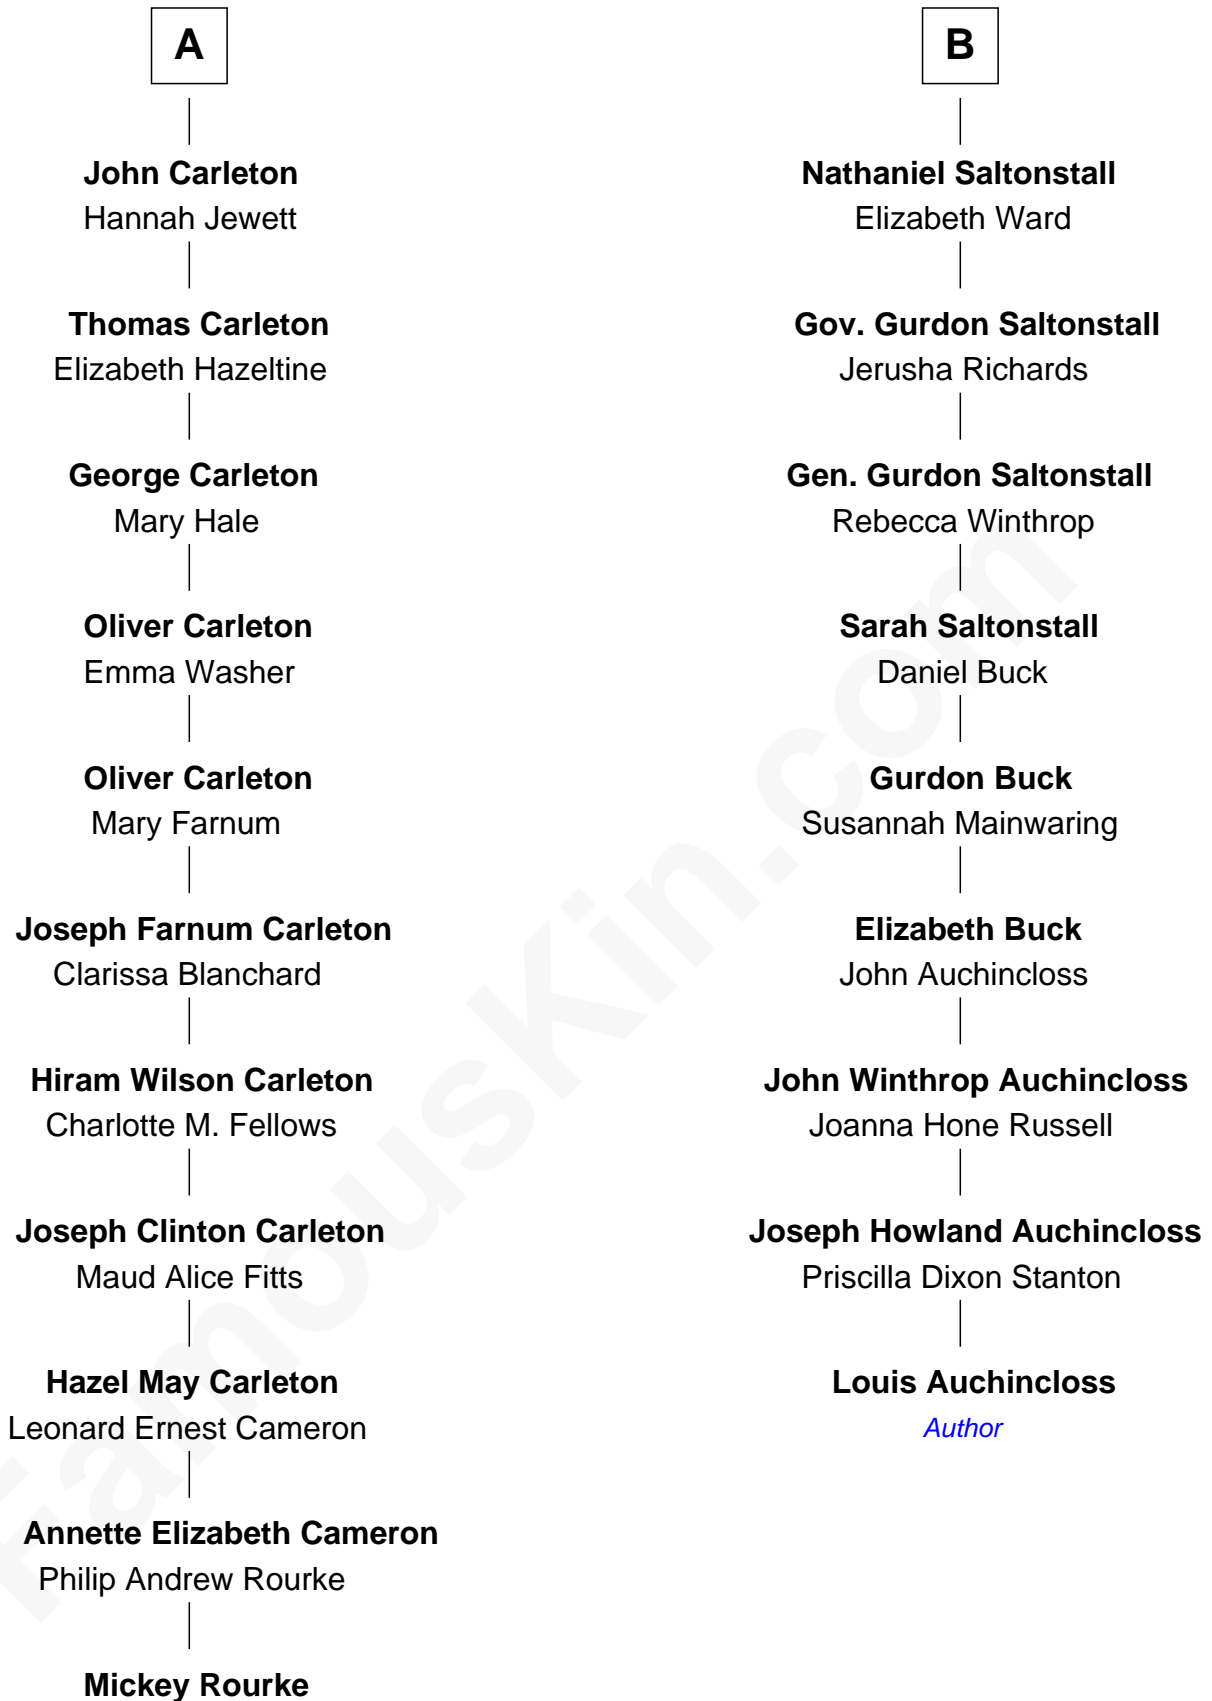

**FamousKin.com**  
**Relationship Chart of**  
**Mickey Rourke**  
*Movie Actor*

15th cousin 2 times removed of  
**Louis Auchincloss**  
*Author*

Mickey Rourke photo by [Anton Belickiy](#) (CC BY 2.0)