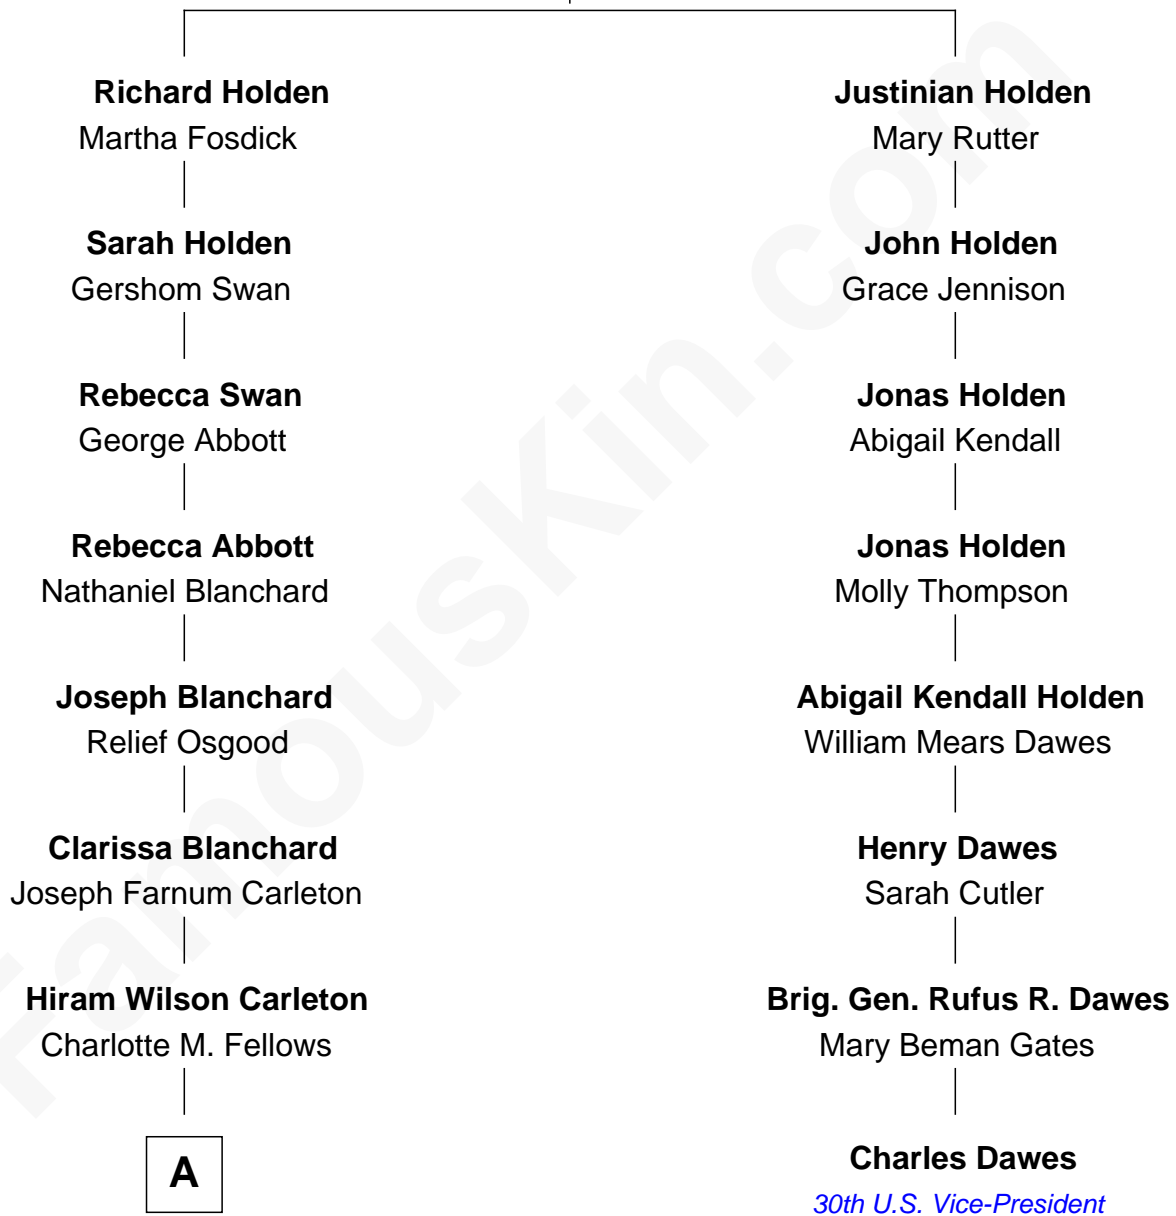

# FamousKin.com Relationship Chart of

**Mickey Rourke**

*Movie Actor*

7th cousin 3 times removed of

**Charles Dawes**

*30th U.S. Vice-President*

**William Holden**

**A**

—  
**Joseph Clinton Carleton**

Maud Alice Fitts

—  
**Hazel May Carleton**

Leonard Ernest Cameron

—  
**Annette Elizabeth Cameron**

Philip Andrew Rourke

—  
**Mickey Rourke**

*Movie Actor*