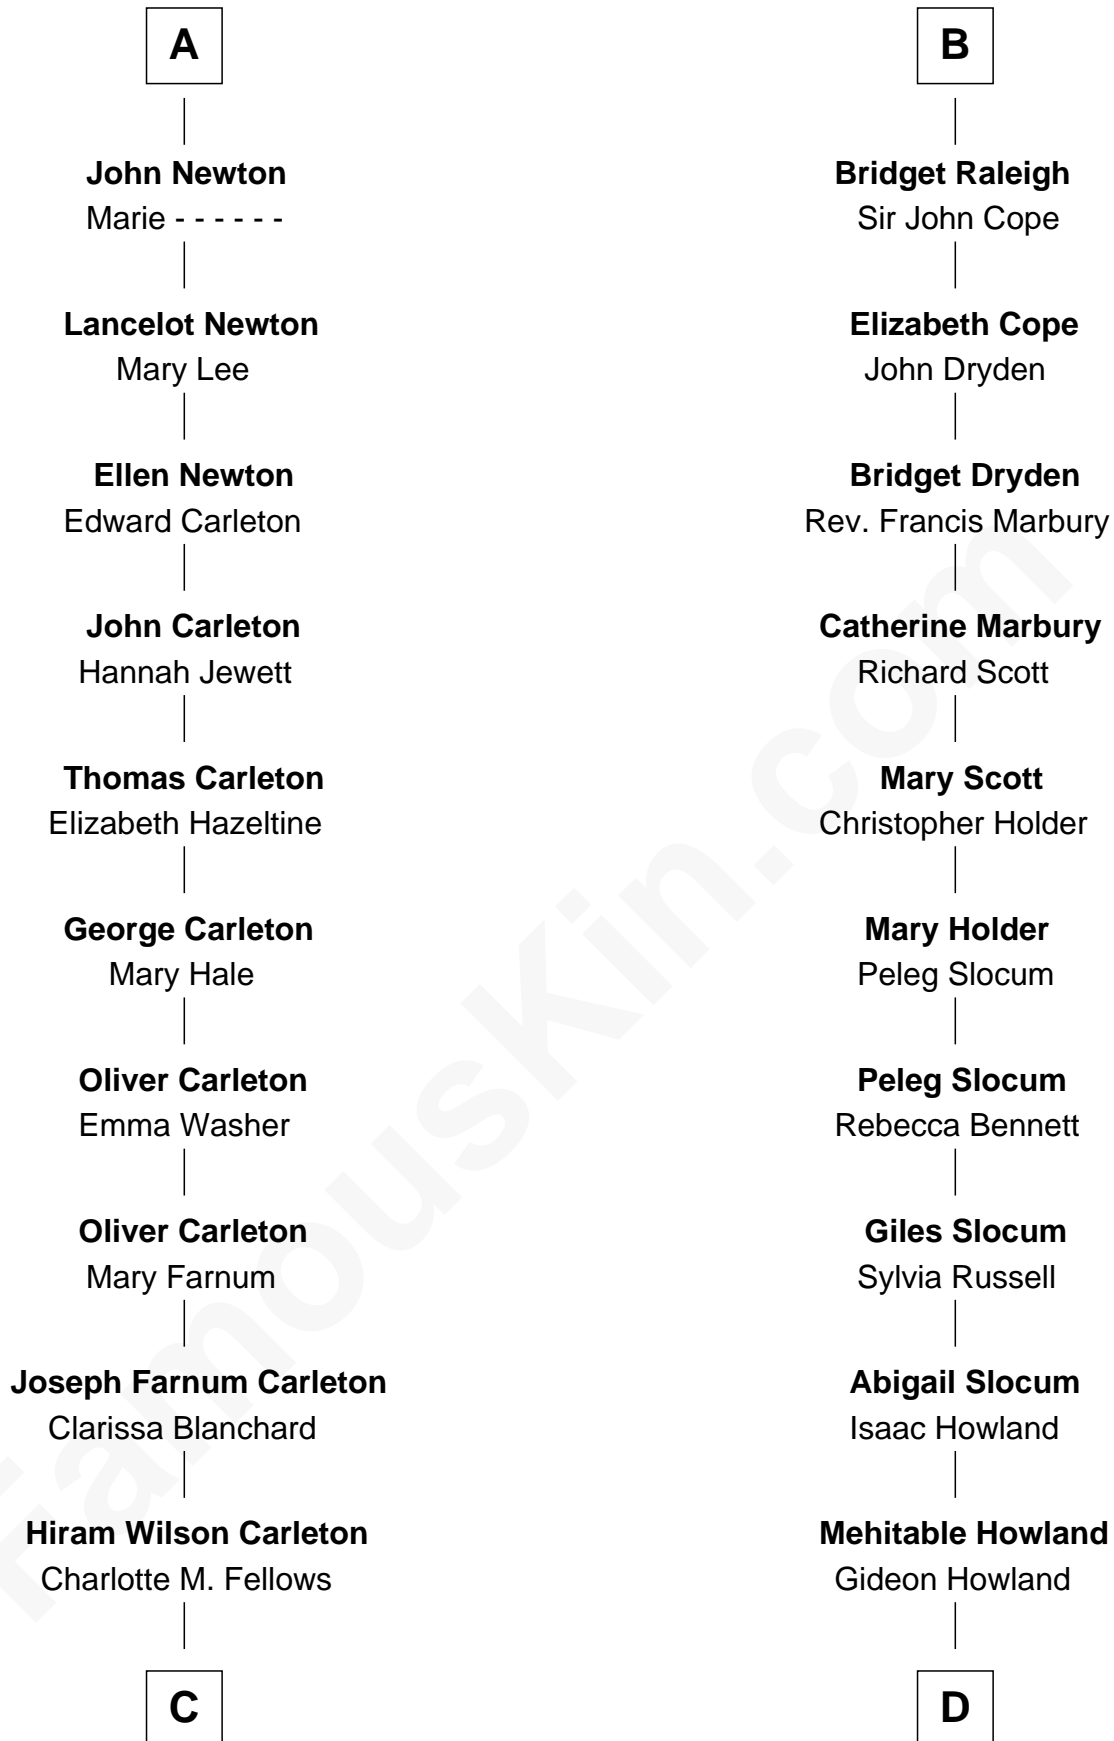

**FamousKin.com**  
**Relationship Chart of**  
**Mickey Rourke**  
*Movie Actor*

**18th cousin 2 times removed of**  
**Hetty Green**  
*"The Witch of Wall Street"*

**Edmund Fitzalan**  
 Alice de Warenne

FamousKin.com