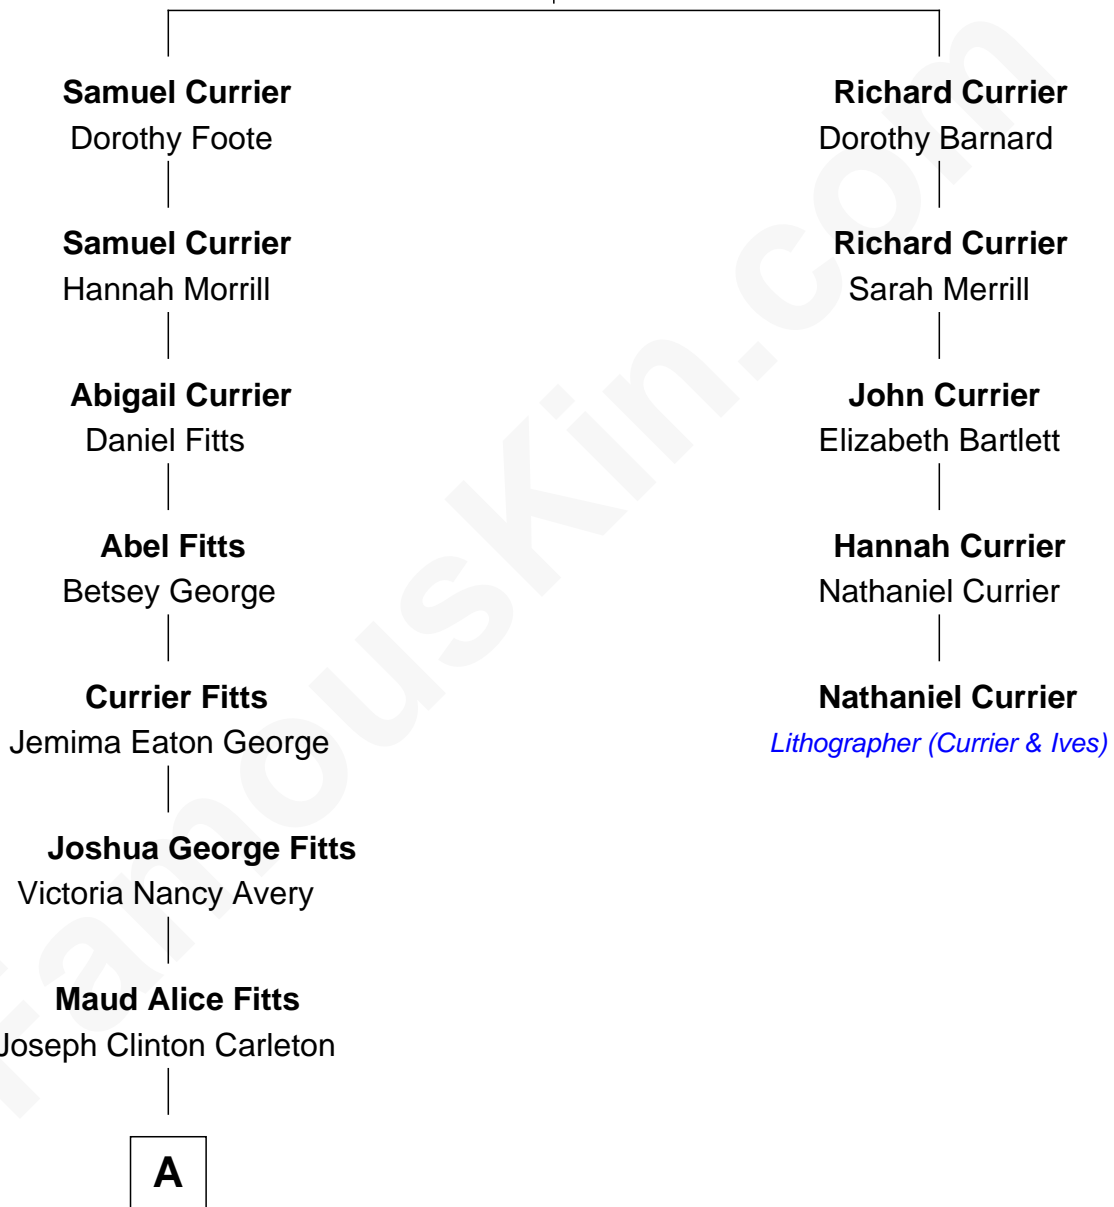

FamousKin.com Relationship Chart of

Mickey Rourke

Movie Actor

4th cousin 5 times removed of

Nathaniel Currier

Lithographer (Currier & Ives)

Thomas Currier

Mary Osgood

A

—
Hazel May Carleton
Leonard Ernest Cameron

—
Annette Elizabeth Cameron
Philip Andrew Rourke

—
Mickey Rourke
Movie Actor

FamousKin.com