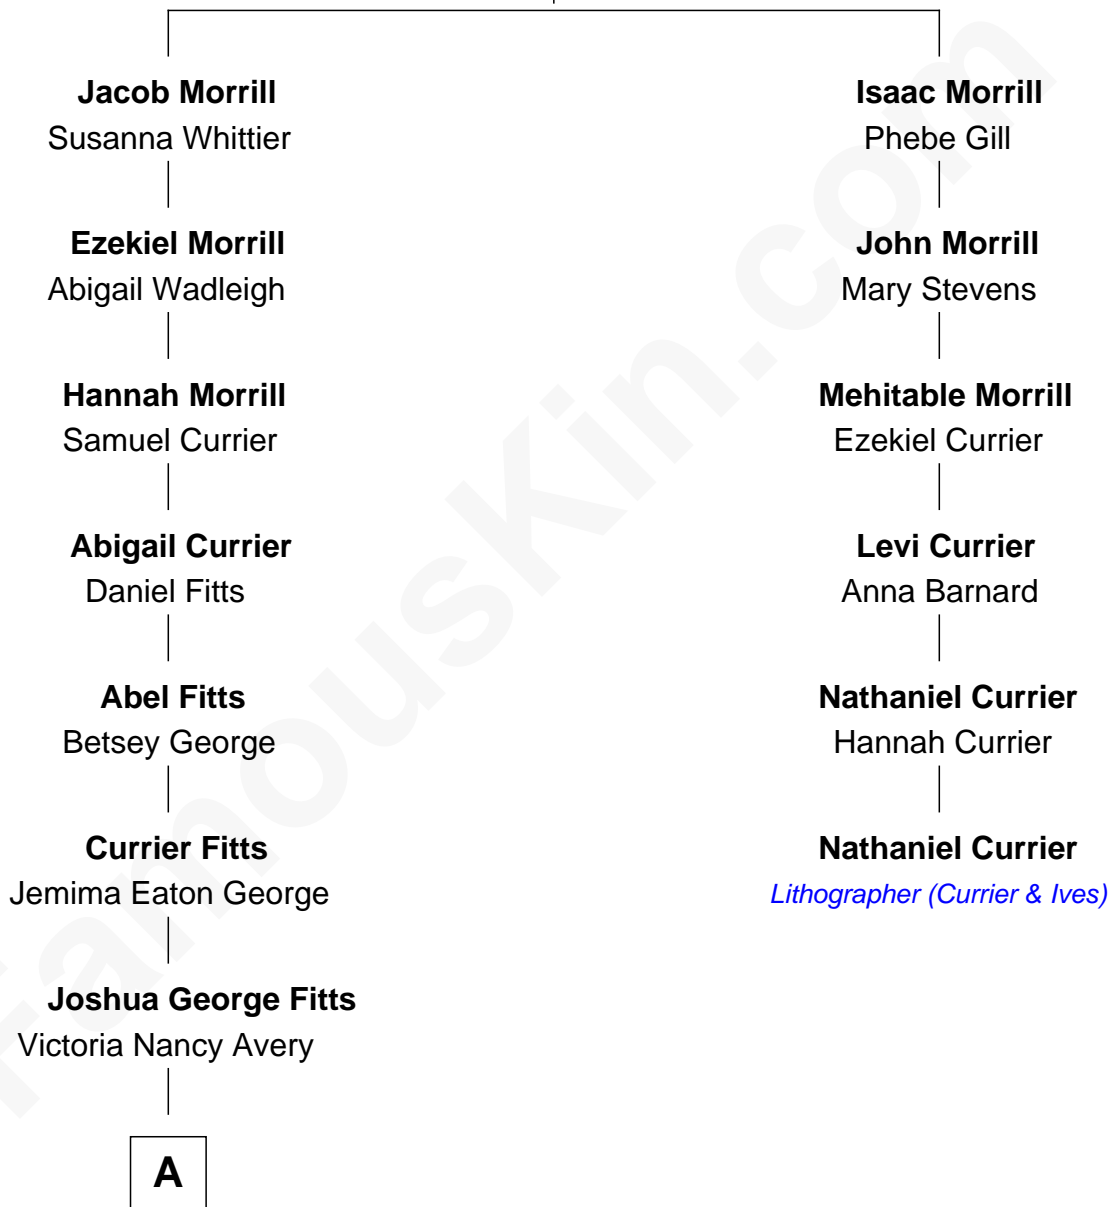

# FamousKin.com Relationship Chart of

**Mickey Rourke**

*Movie Actor*

5th cousin 5 times removed of

**Nathaniel Currier**

*Lithographer (Currier & Ives)*

**Abraham Morrill**

Sarah Clement

**A**

—  
**Maud Alice Fitts**  
Joseph Clinton Carleton

—  
**Hazel May Carleton**  
Leonard Ernest Cameron

—  
**Annette Elizabeth Cameron**  
Philip Andrew Rourke

—  
**Mickey Rourke**  
*Movie Actor*

FamousKin.com