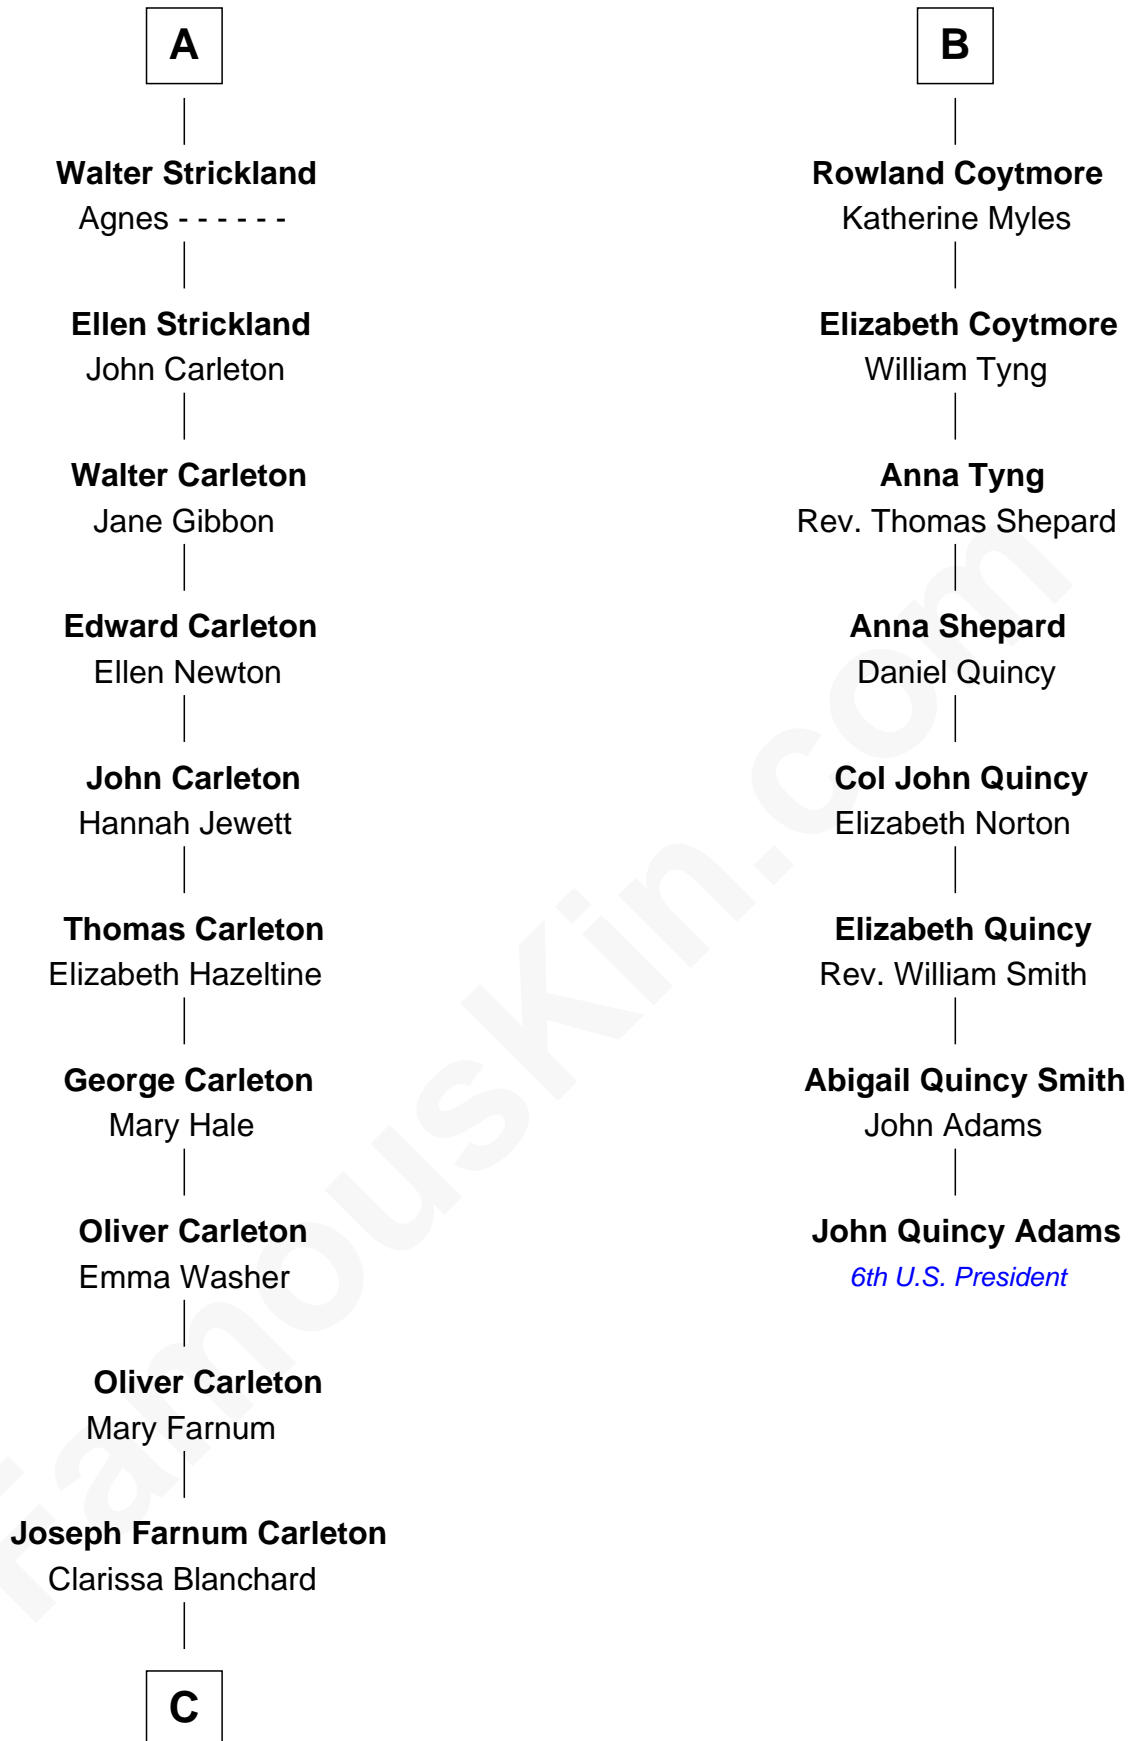

FamousKin.com
Relationship Chart of
Mickey Rourke
Movie Actor

14th cousin 7 times removed of
John Quincy Adams
6th U.S. President

C

—
Hiram Wilson Carleton

Charlotte M. Fellows

—
Joseph Clinton Carleton

Maud Alice Fitts

—
Hazel May Carleton

Leonard Ernest Cameron

—
Annette Elizabeth Cameron

Philip Andrew Rourke

—
Mickey Rourke

Movie Actor