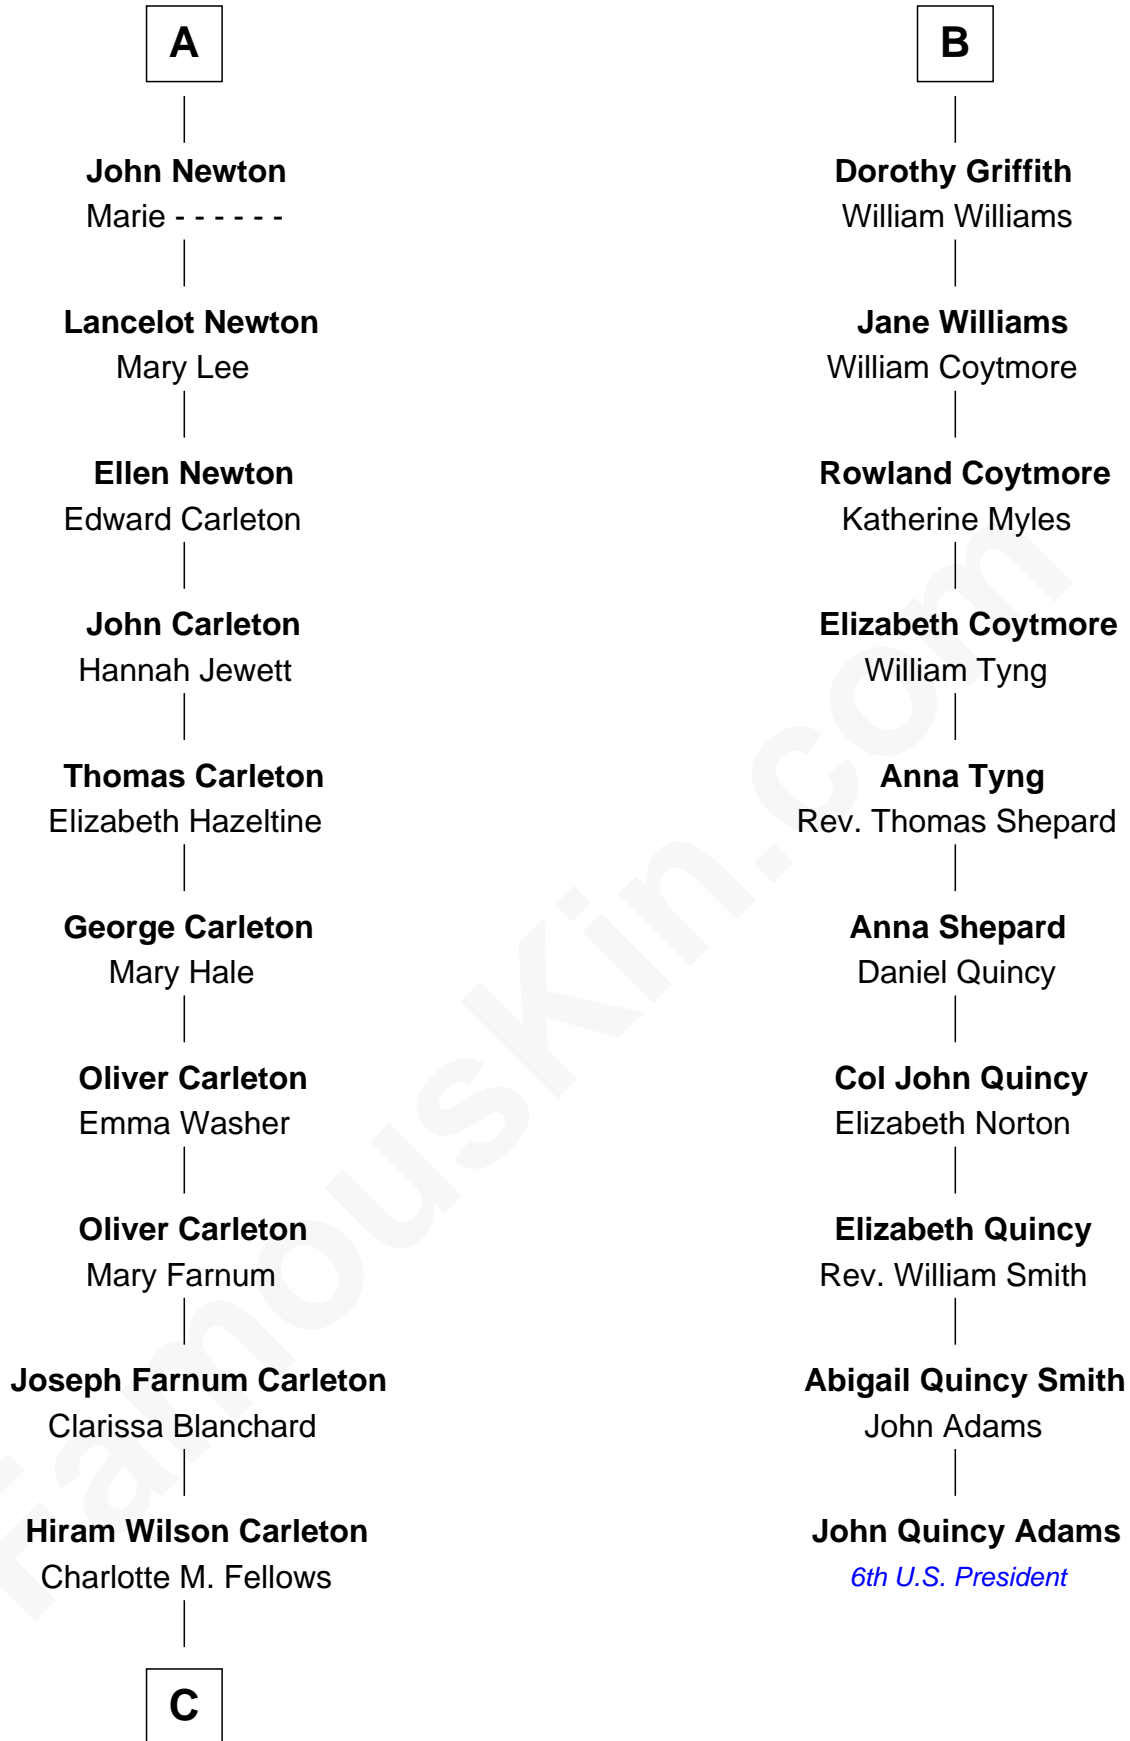

**FamousKin.com**  
**Relationship Chart of**  
**Mickey Rourke**  
*Movie Actor*

16th cousin 4 times removed of

**John Quincy Adams**  
*6th U.S. President*

**Edmund Fitzalan**  
 Alice de Warenne

**C**

—  
**Joseph Clinton Carleton**

Maud Alice Fitts

—  
**Hazel May Carleton**

Leonard Ernest Cameron

—  
**Annette Elizabeth Cameron**

Philip Andrew Rourke

—  
**Mickey Rourke**

*Movie Actor*

FamousKin.com