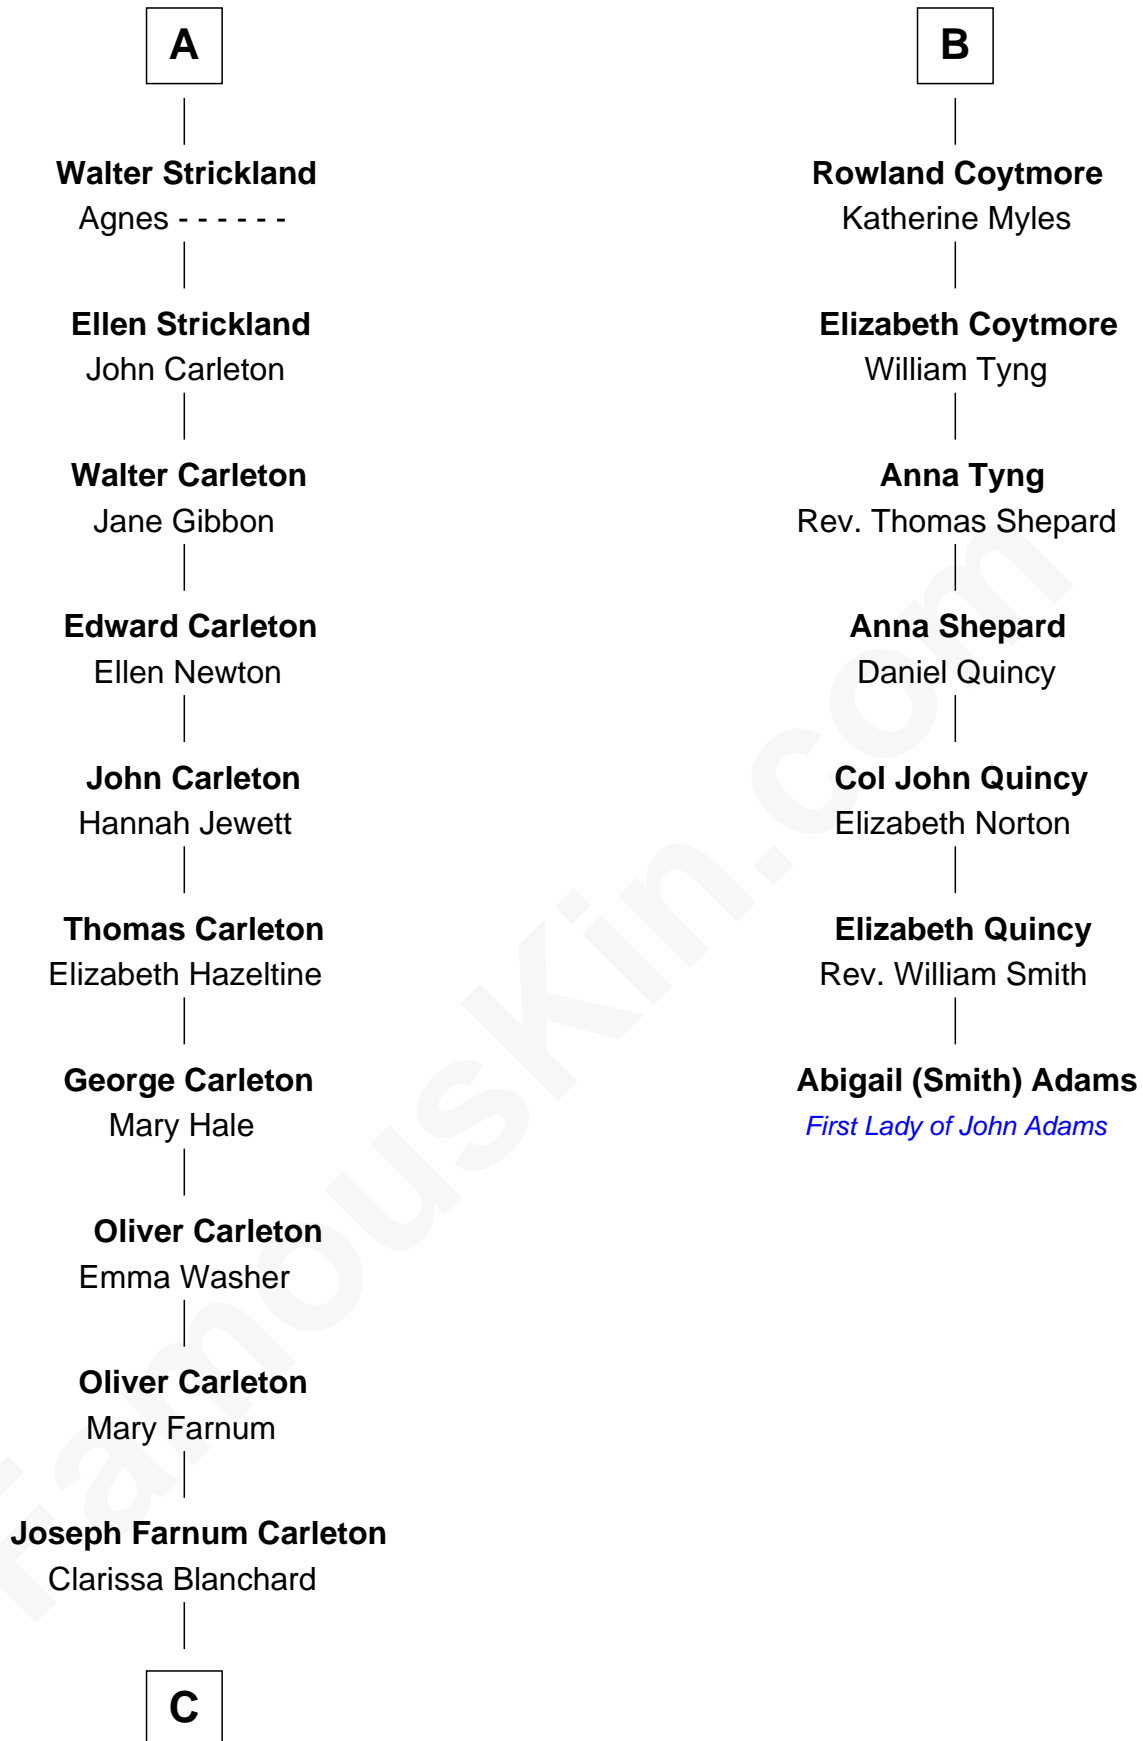

FamousKin.com

Relationship Chart of

Mickey Rourke

Movie Actor

13th cousin 8 times removed of

Abigail (Smith) Adams

First Lady of President John Adams

C

—
Hiram Wilson Carleton

Charlotte M. Fellows

—
Joseph Clinton Carleton

Maud Alice Fitts

—
Hazel May Carleton

Leonard Ernest Cameron

—
Annette Elizabeth Cameron

Philip Andrew Rourke