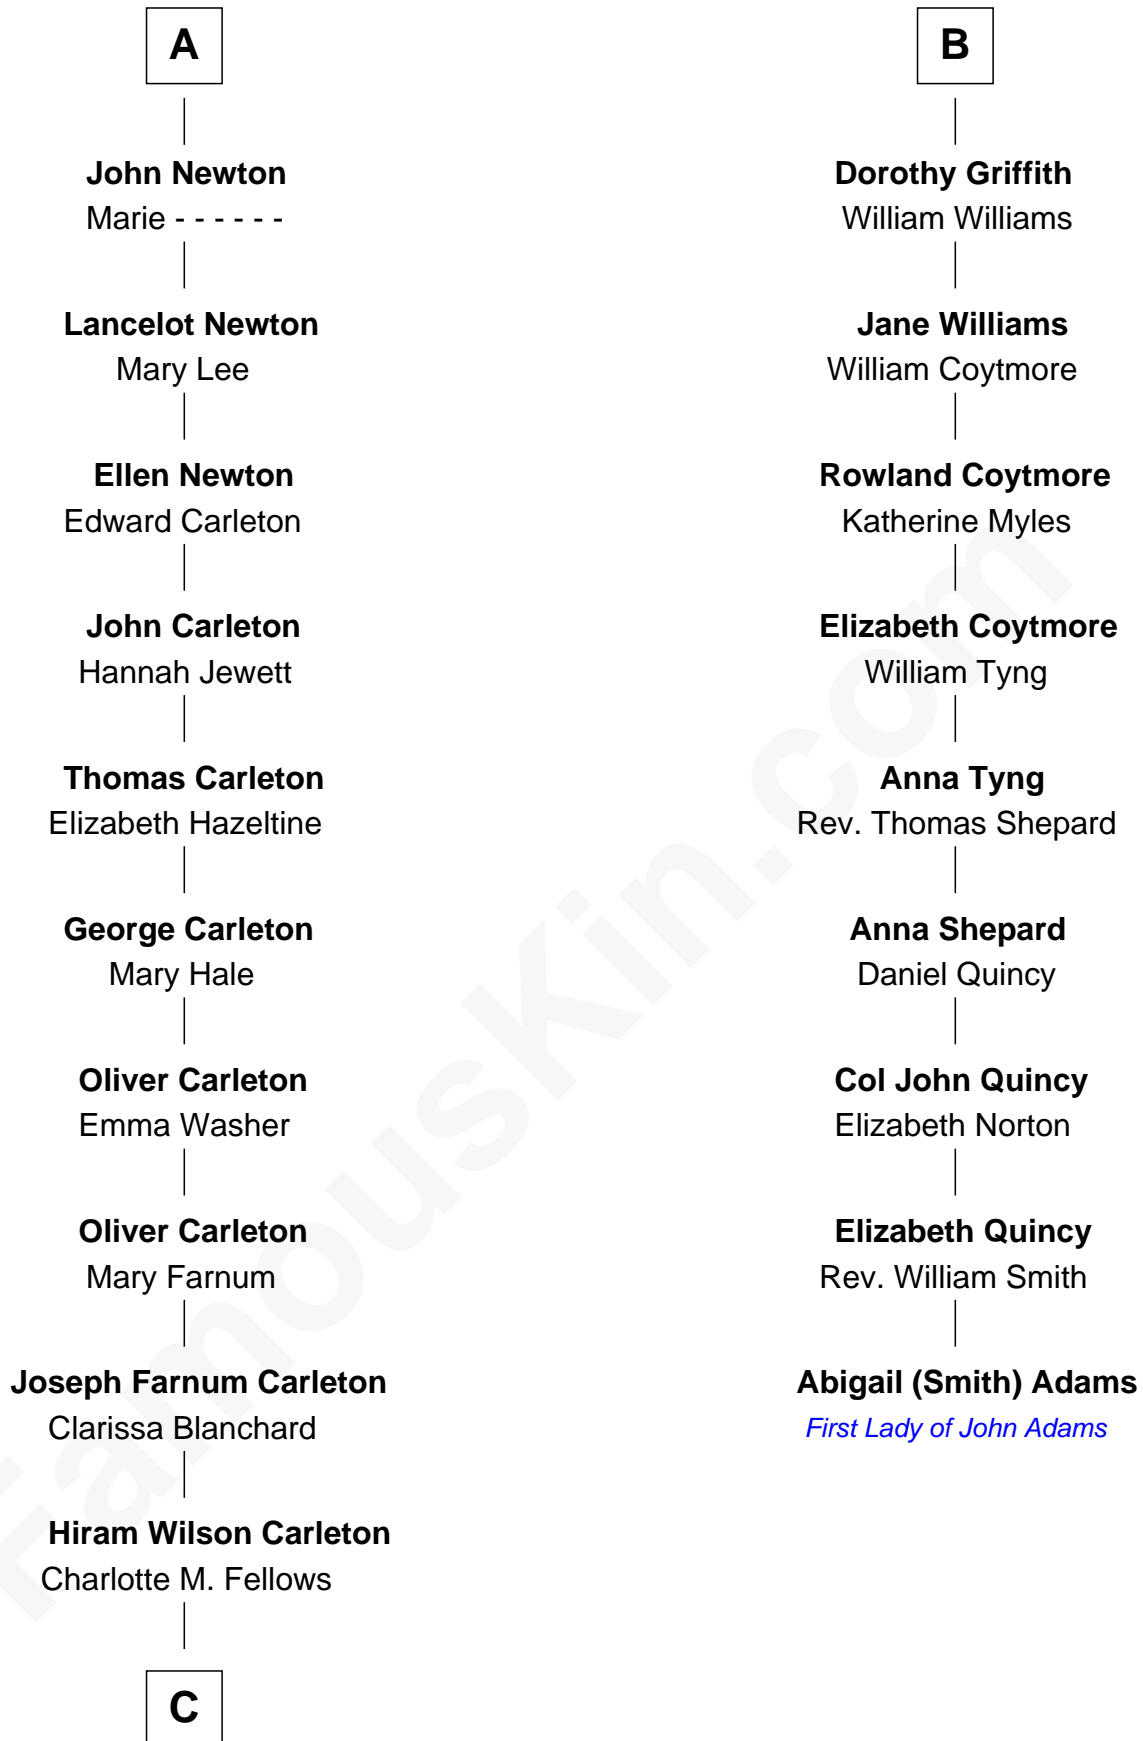

FamousKin.com

Relationship Chart of

Mickey Rourke

Movie Actor

15th cousin 5 times removed of

Abigail (Smith) Adams

First Lady of President John Adams

Edmund Fitzalan

Alice de Warenne

C

—
Joseph Clinton Carleton

Maud Alice Fitts

—
Hazel May Carleton

Leonard Ernest Cameron

—
Annette Elizabeth Cameron

Philip Andrew Rourke