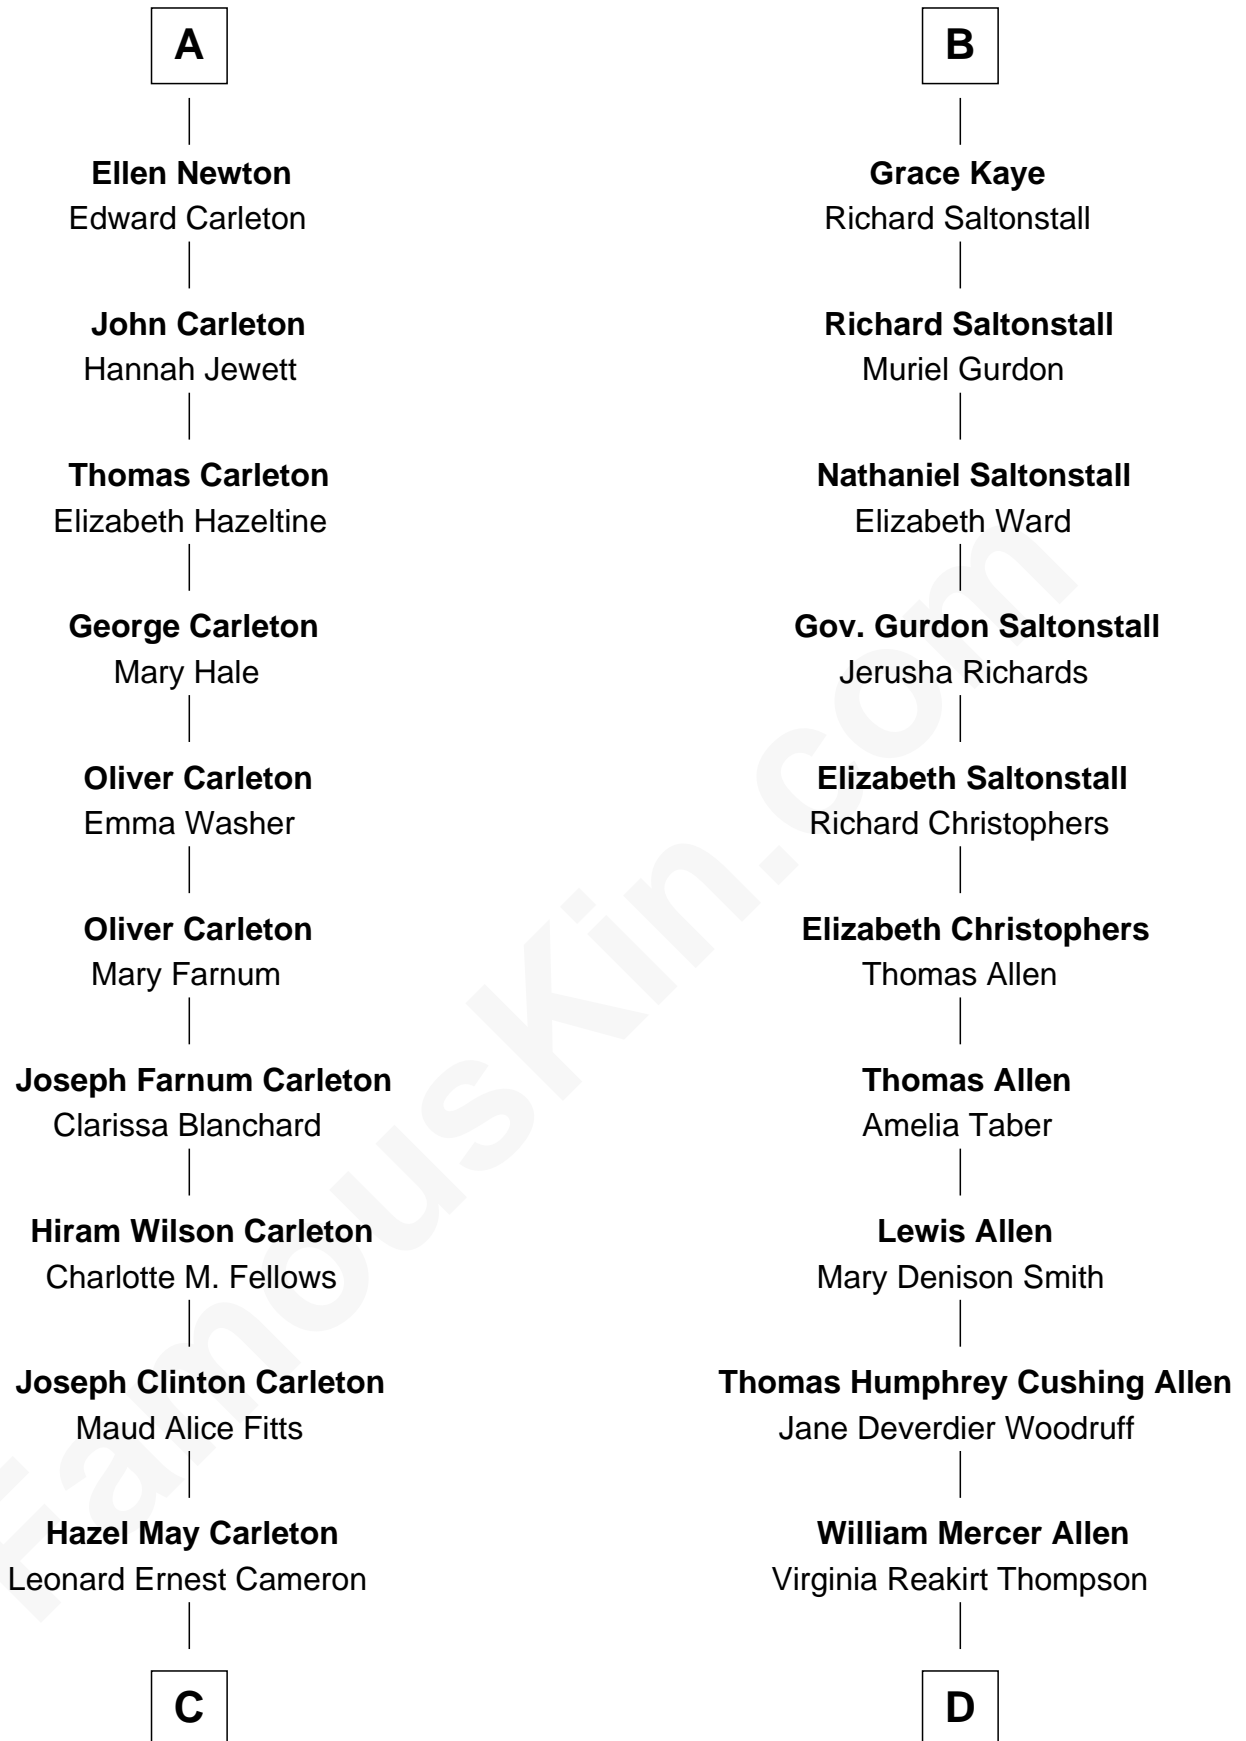

FamousKin.com
Relationship Chart of
Mickey Rourke
Movie Actor

18th cousin 1 time removed of

Ted Danson
TV Actor - "Cheers", "CSI"

C

Annette Elizabeth Cameron

Philip Andrew Rourke

Mickey Rourke

Movie Actor

D

Anna Louise Allen

Edward Bridge Danson

Edward Bridge Danson

Jessica Harriet MacMaster

Ted Danson

TV Actor - "Cheers", "CSI"

FamousKin.com