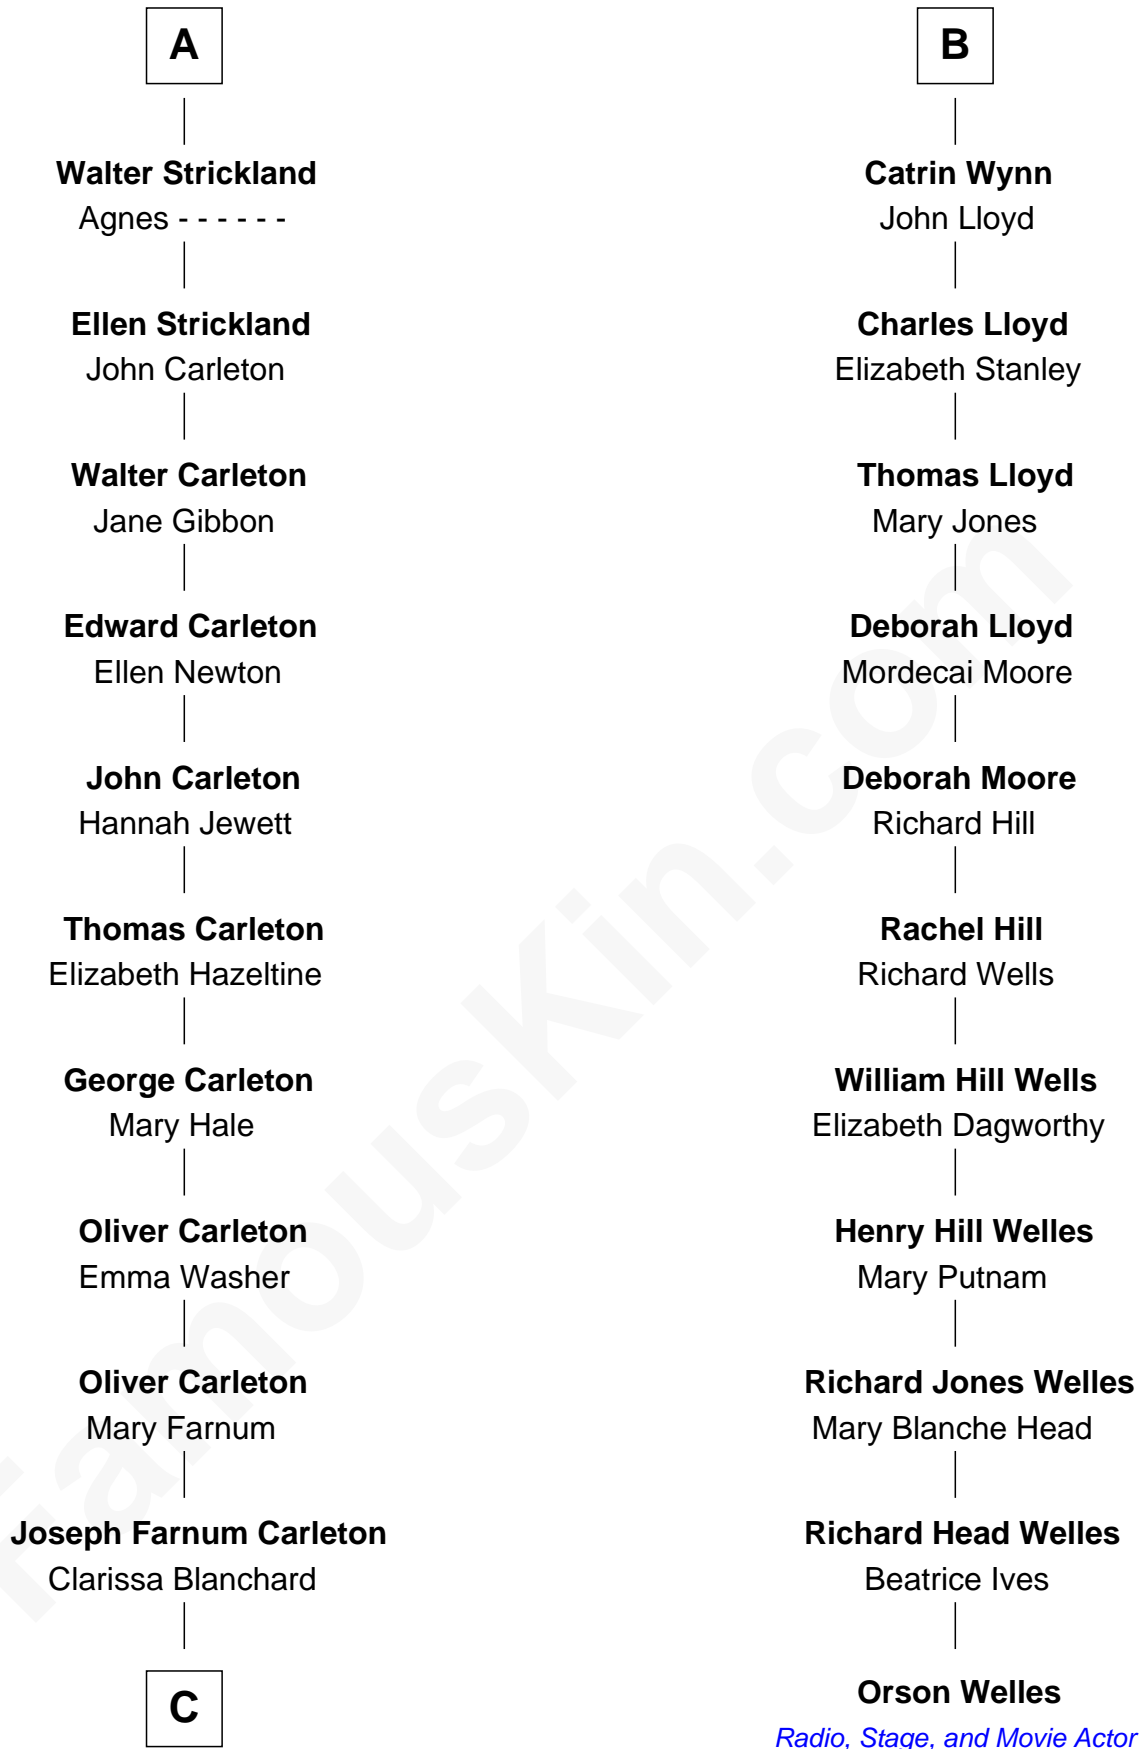

**FamousKin.com**  
**Relationship Chart of**  
**Mickey Rourke**  
*Movie Actor*

**17th cousin 4 times removed of**  
**Orson Welles**  
*Radio, Stage, and Movie Actor*

**C**

—  
**Hiram Wilson Carleton**

Charlotte M. Fellows

—  
**Joseph Clinton Carleton**

Maud Alice Fitts

—  
**Hazel May Carleton**

Leonard Ernest Cameron

—  
**Annette Elizabeth Cameron**

Philip Andrew Rourke

—  
**Mickey Rourke**