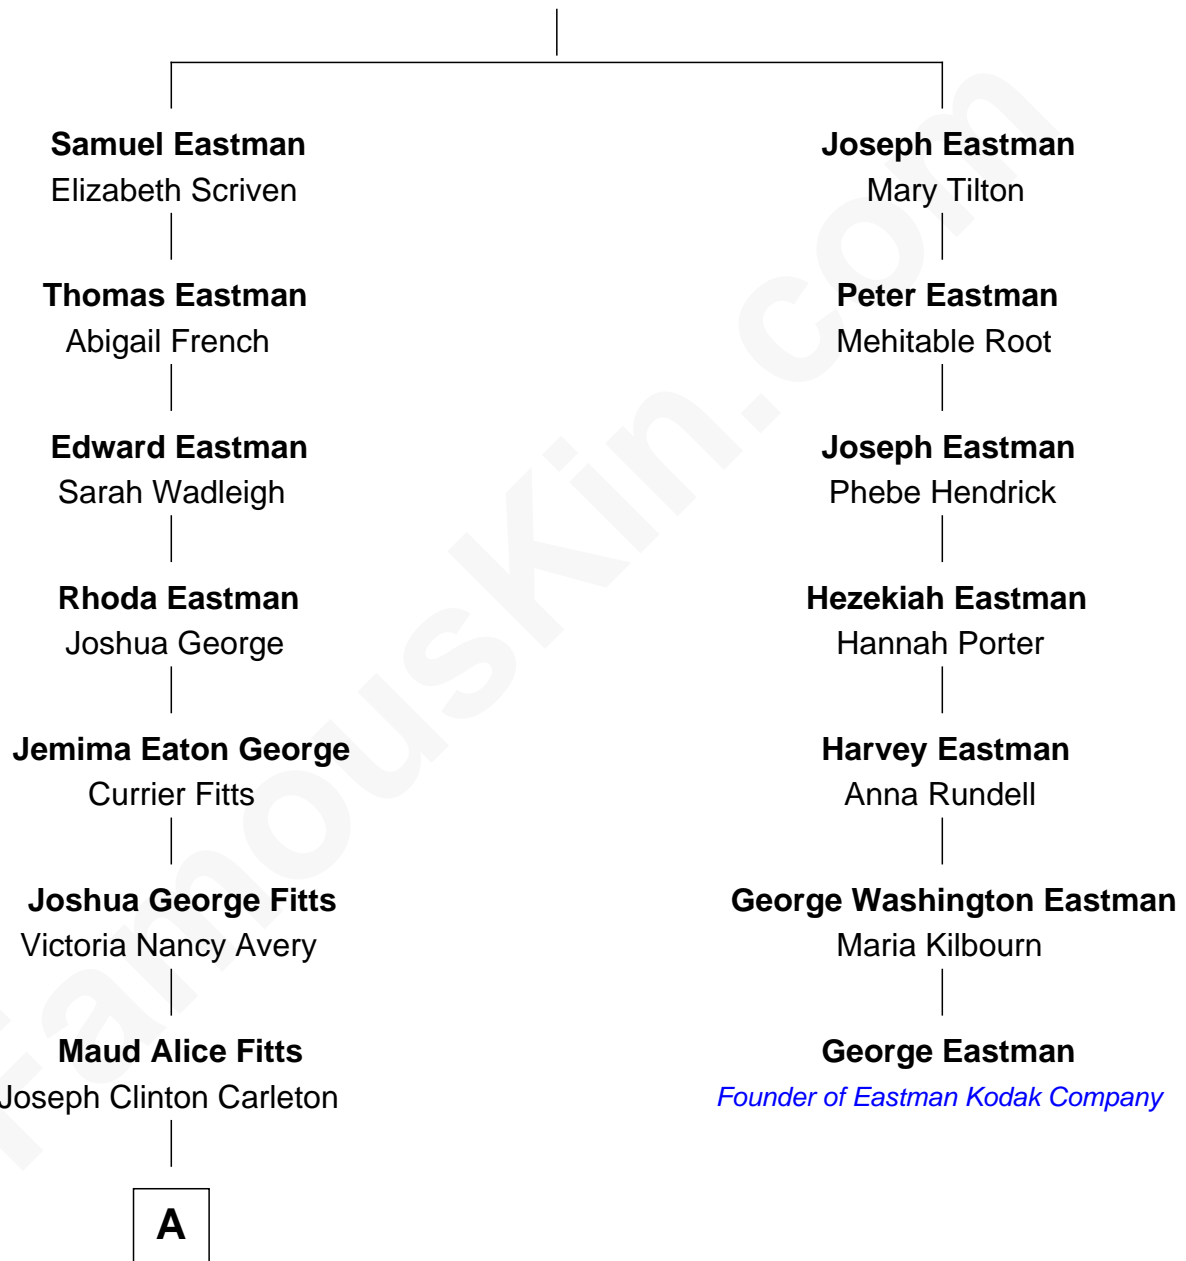

# FamousKin.com Relationship Chart of

**Mickey Rourke**

*Movie Actor*

6th cousin 3 times removed of

**George Eastman**

*Founder of Eastman Kodak Company*

**Roger Eastman**

Sarah - - - - -

**A**

**Hazel May Carleton**  
Leonard Ernest Cameron

**Annette Elizabeth Cameron**  
Philip Andrew Rourke

**Mickey Rourke**  
*Movie Actor*

FamousKin.com