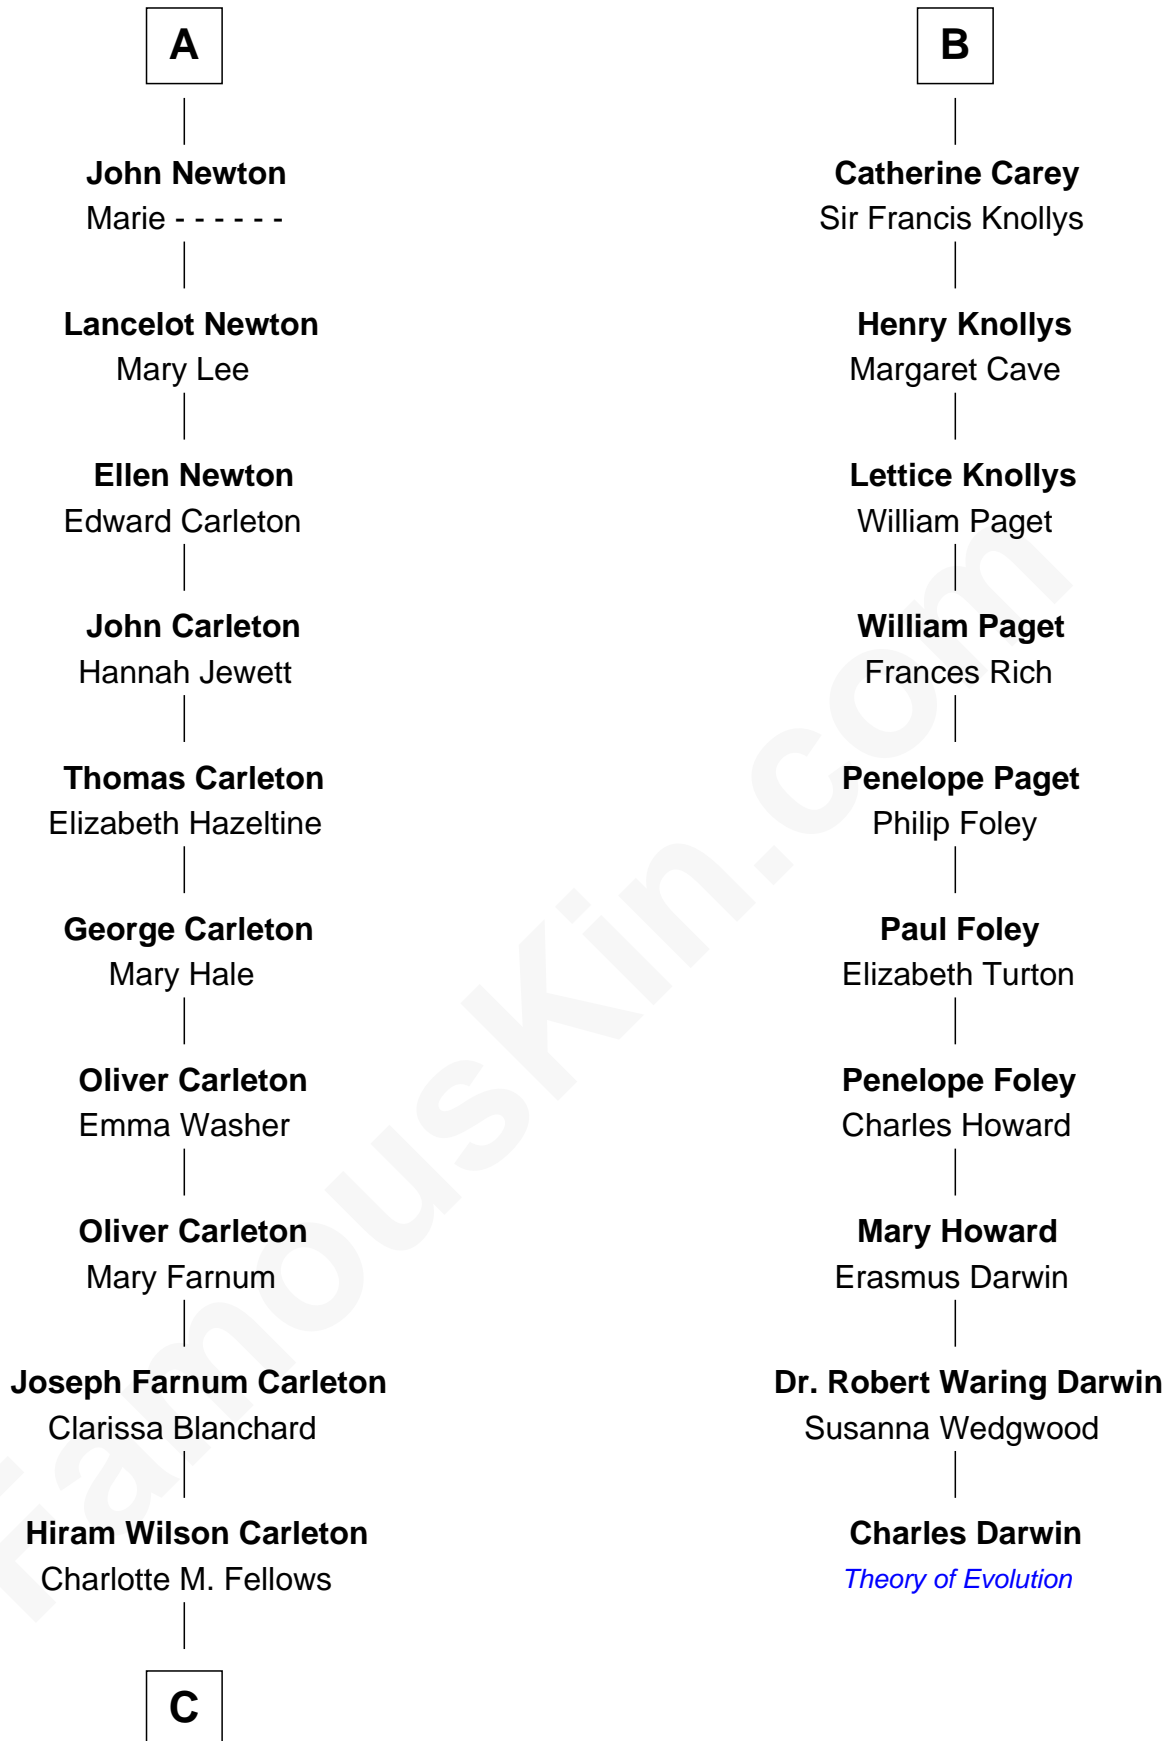

FamousKin.com Relationship Chart of

Mickey Rourke

Movie Actor

16th cousin 4 times removed of

Charles Darwin

Theory of Evolution

Edmund Fitzalan

Alice de Warenne

C

—
Joseph Clinton Carleton

Maud Alice Fitts

—
Hazel May Carleton

Leonard Ernest Cameron

—
Annette Elizabeth Cameron

Philip Andrew Rourke

—
Mickey Rourke