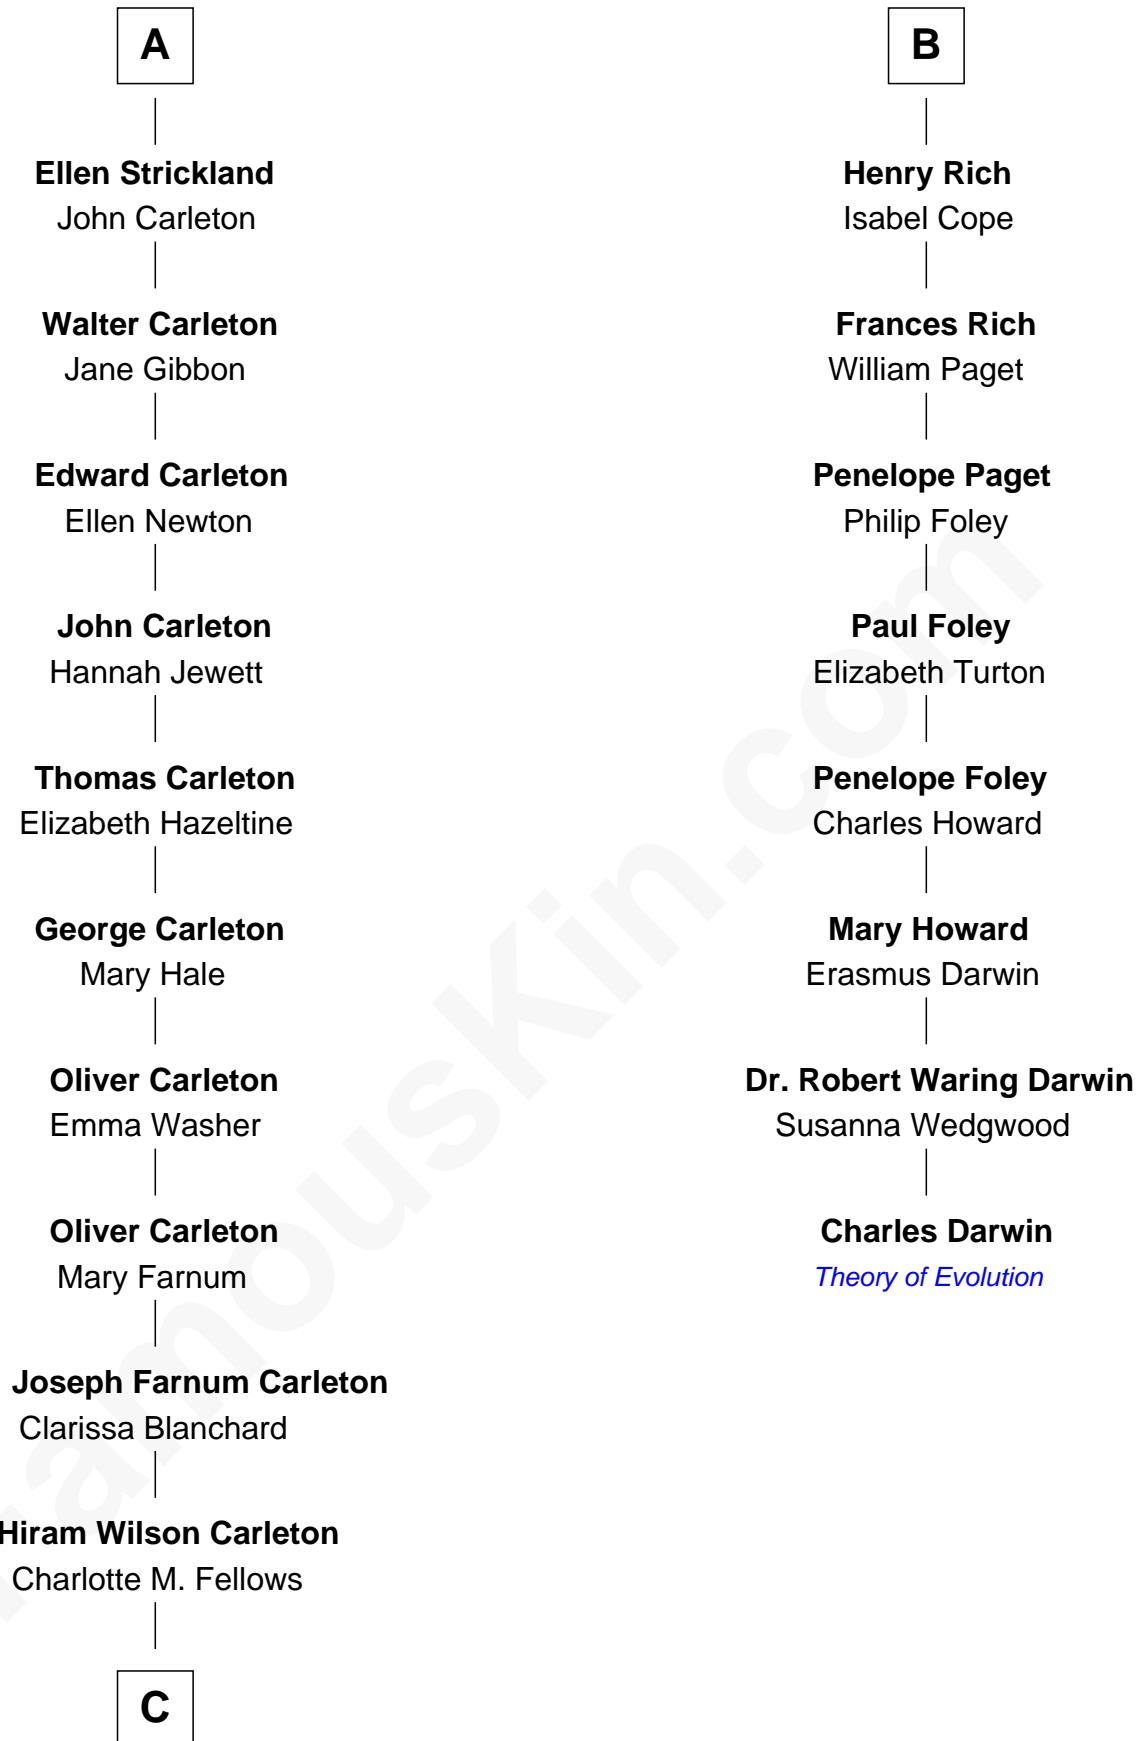

FamousKin.com

Relationship Chart of

Mickey Rourke

Movie Actor

14th cousin 6 times removed of

Charles Darwin
Theory of Evolution

C

—
Joseph Clinton Carleton

Maud Alice Fitts

—
Hazel May Carleton

Leonard Ernest Cameron

—
Annette Elizabeth Cameron

Philip Andrew Rourke

—
Mickey Rourke

Movie Actor