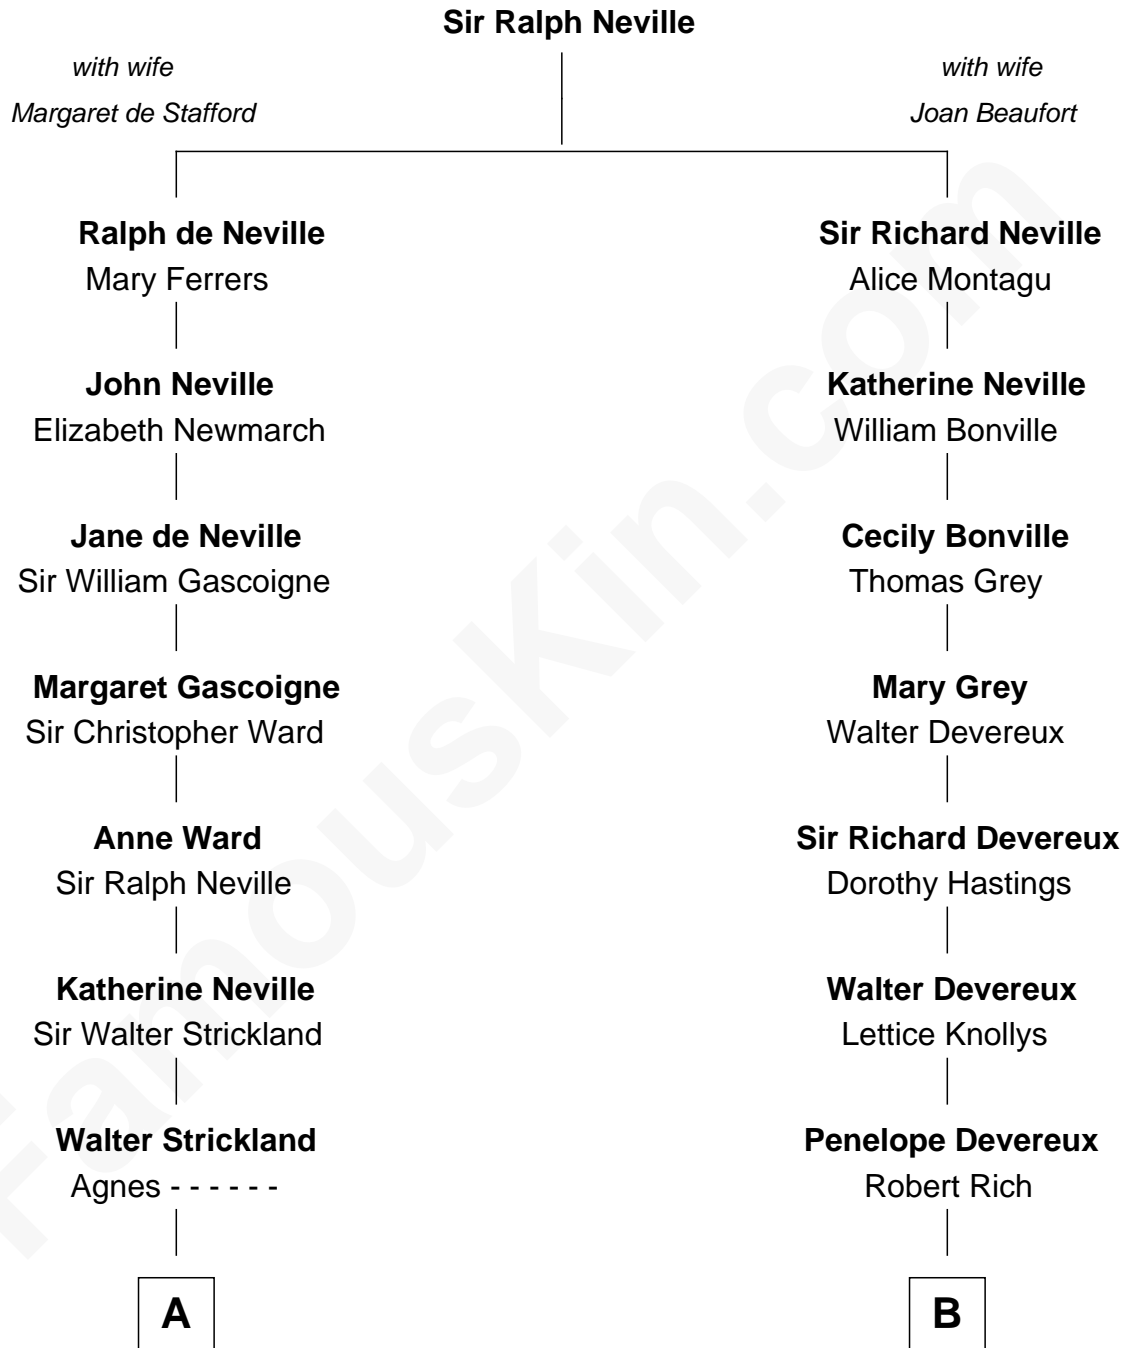

FamousKin.com

Relationship Chart of

Mickey Rourke

Movie Actor

14th cousin 6 times removed of

Charles Darwin
Theory of Evolution

C

—
Joseph Clinton Carleton

Maud Alice Fitts

—
Hazel May Carleton

Leonard Ernest Cameron

—
Annette Elizabeth Cameron

Philip Andrew Rourke

—
Mickey Rourke

Movie Actor