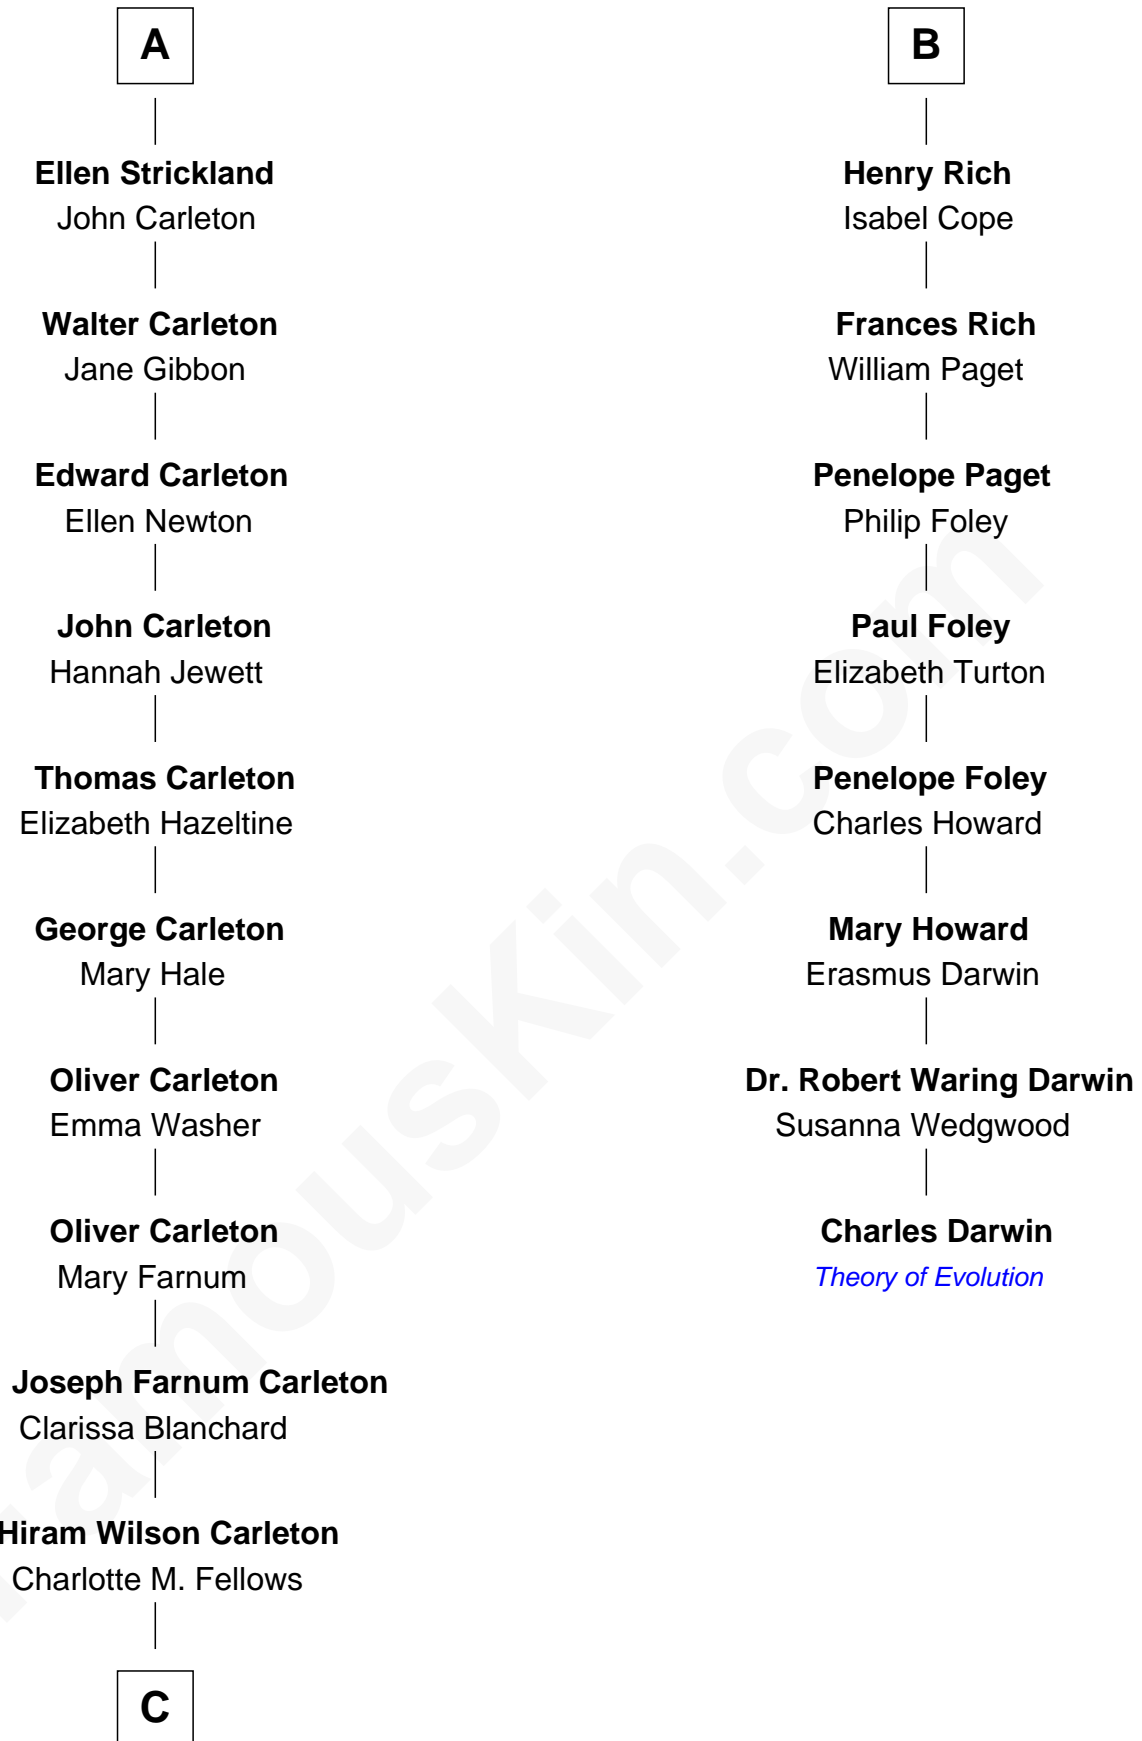

FamousKin.com
Relationship Chart of
Mickey Rourke
Movie Actor

14th cousin 6 times removed of

Charles Darwin
Theory of Evolution

C

—
Joseph Clinton Carleton

Maud Alice Fitts

—
Hazel May Carleton

Leonard Ernest Cameron

—
Annette Elizabeth Cameron

Philip Andrew Rourke

—
Mickey Rourke

Movie Actor

FamousKin.com