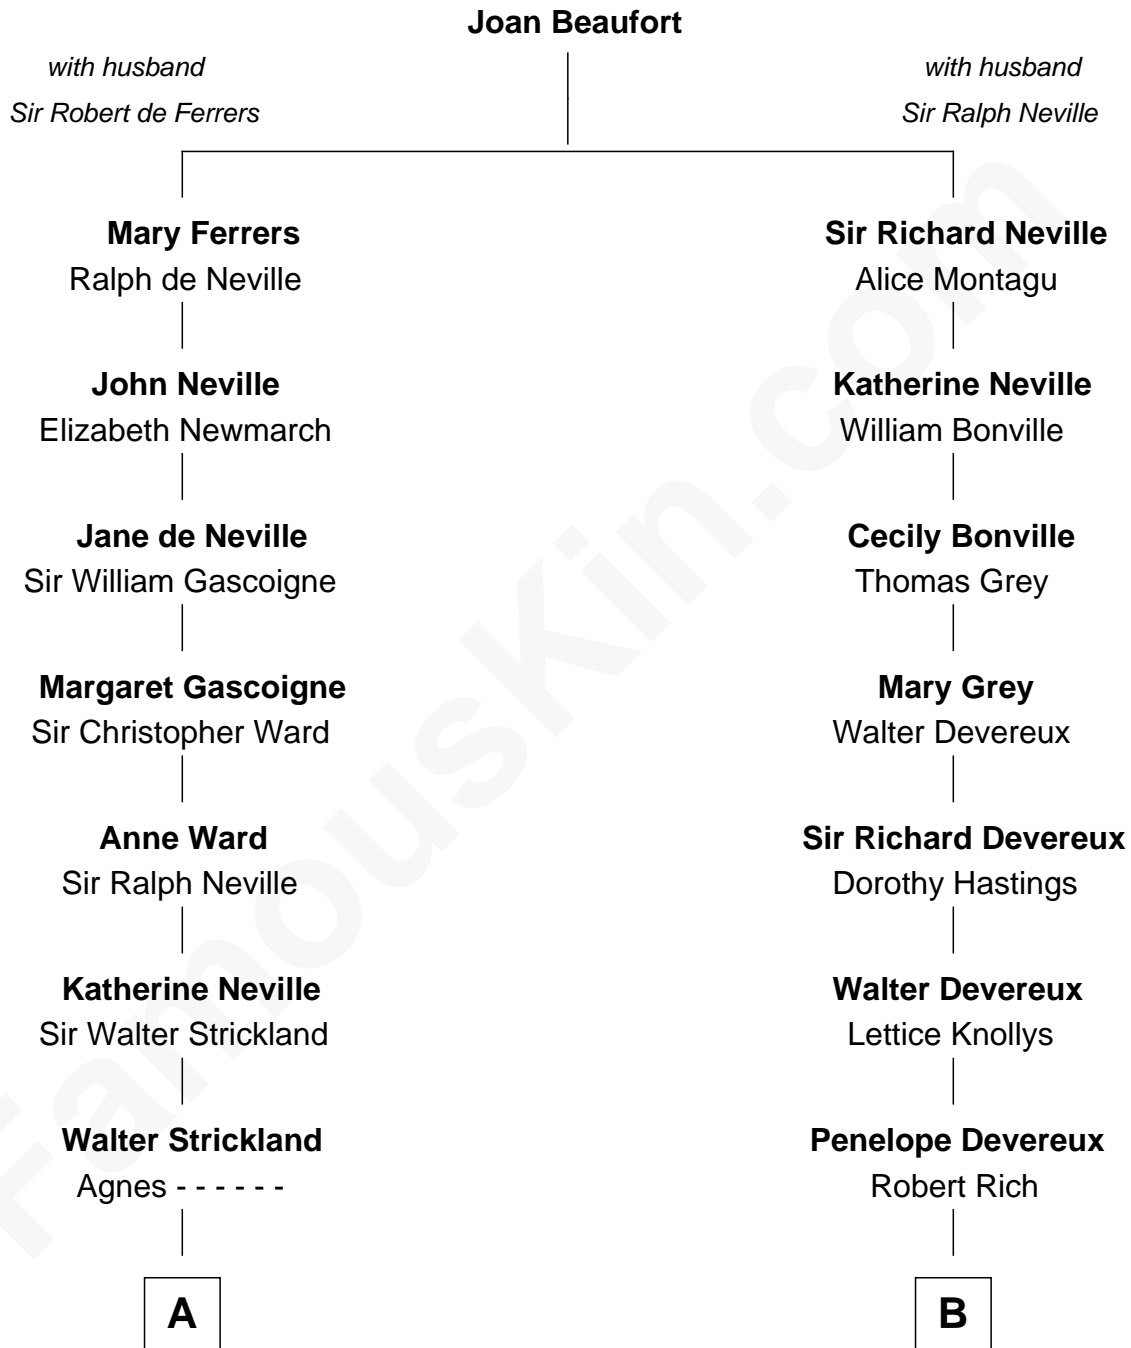

FamousKin.com
Relationship Chart of
Mickey Rourke
Movie Actor

14th cousin 6 times removed of

Charles Darwin
Theory of Evolution

C

—
Joseph Clinton Carleton

Maud Alice Fitts

—
Hazel May Carleton

Leonard Ernest Cameron

—
Annette Elizabeth Cameron

Philip Andrew Rourke

—
Mickey Rourke

Movie Actor

FamousKin.com