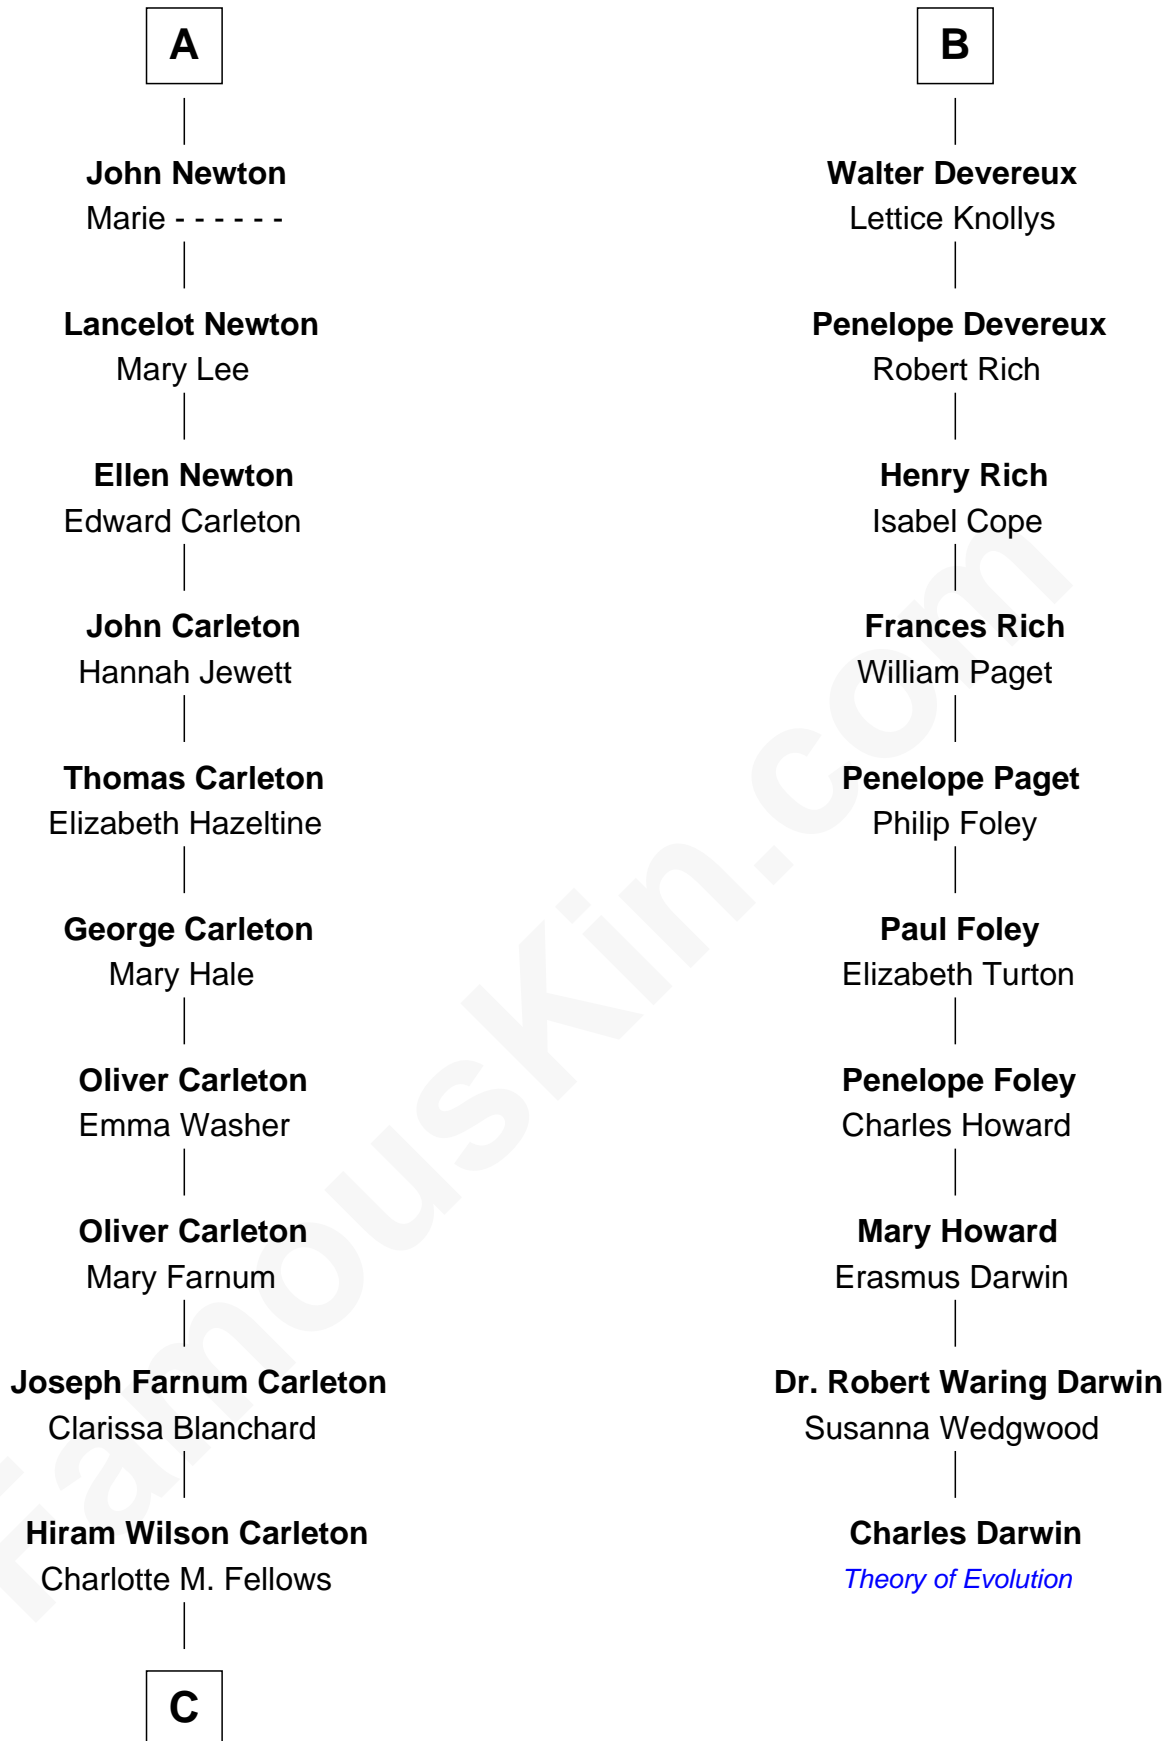

FamousKin.com
Relationship Chart of
Mickey Rourke
Movie Actor

16th cousin 4 times removed of

Charles Darwin
Theory of Evolution

C

—
Joseph Clinton Carleton

Maud Alice Fitts

—
Hazel May Carleton

Leonard Ernest Cameron

—
Annette Elizabeth Cameron

Philip Andrew Rourke

—
Mickey Rourke

Movie Actor