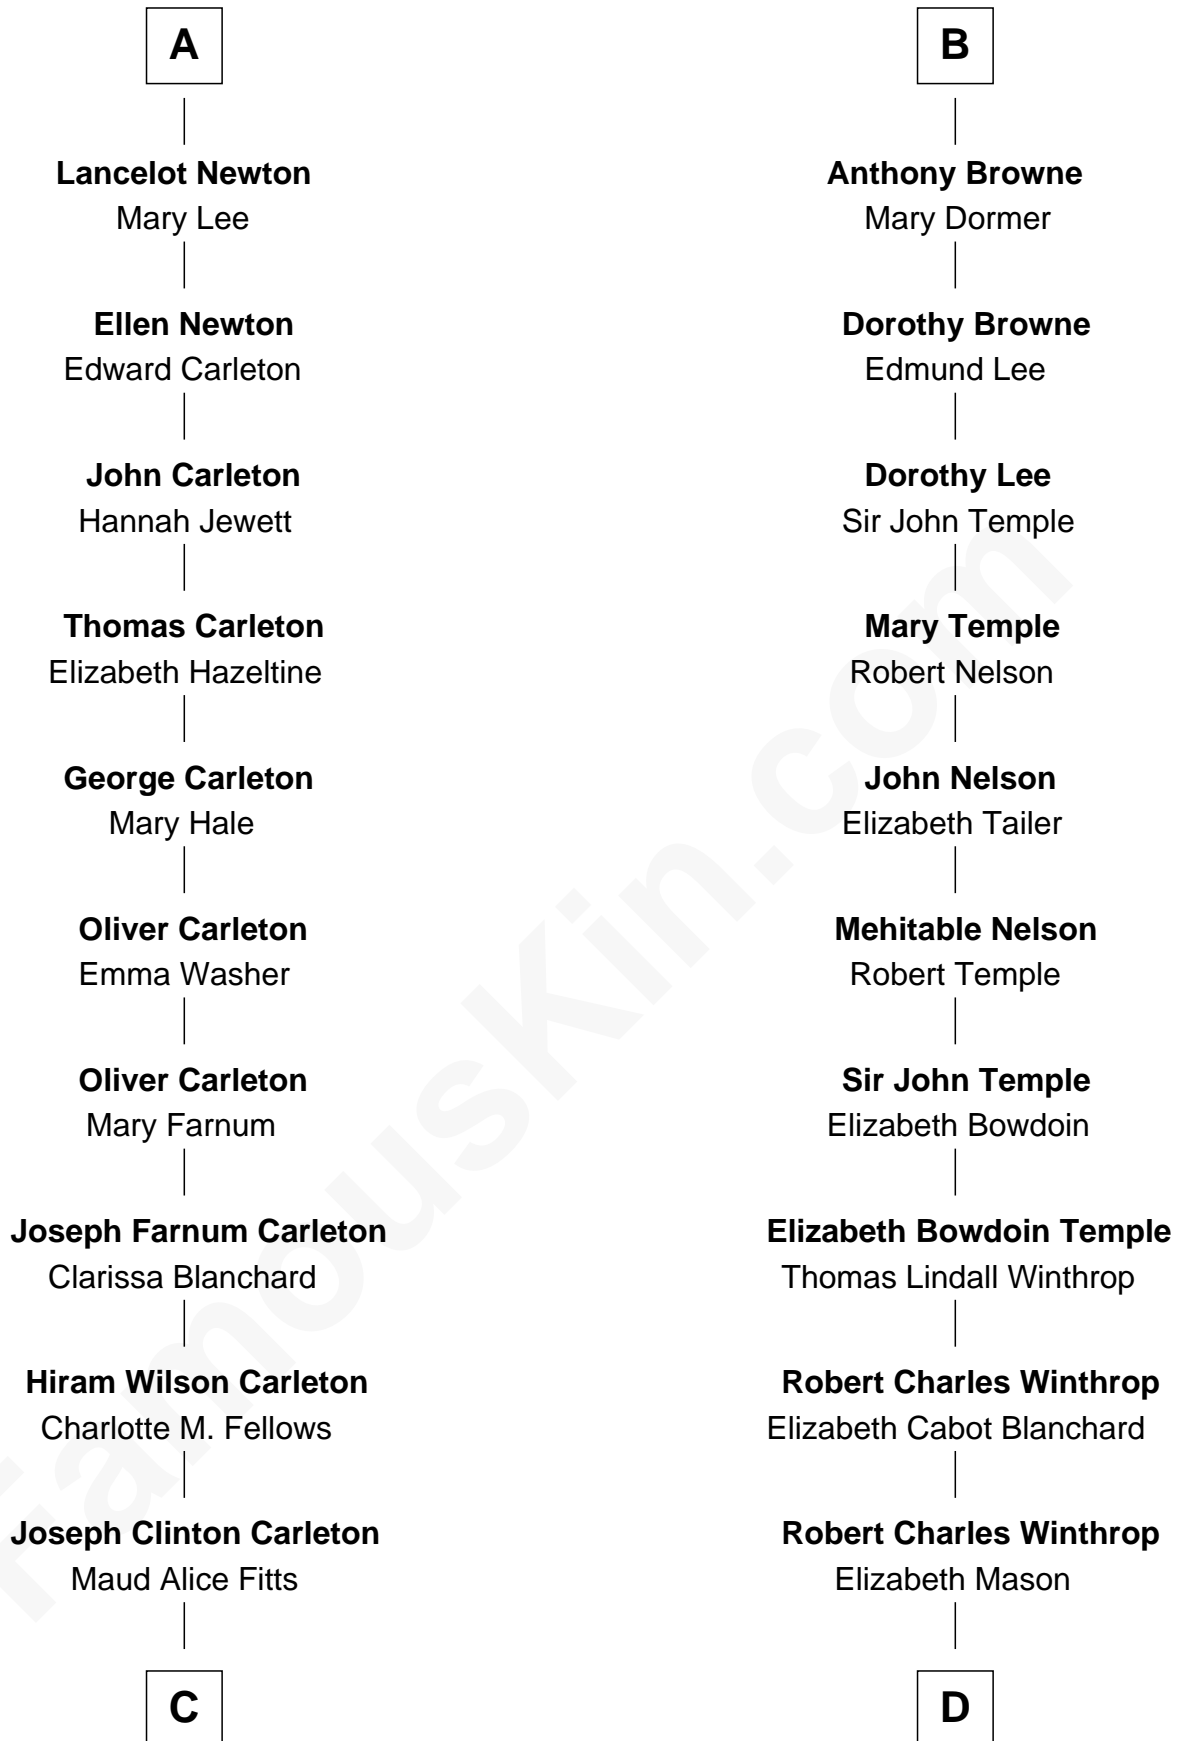

FamousKin.com Relationship Chart of

Mickey Rourke

Movie Actor

19th cousin of

John Kerry

68th U.S. Secretary of State

C

Hazel May Carleton
Leonard Ernest Cameron

Annette Elizabeth Cameron
Philip Andrew Rourke

Mickey Rourke
Movie Actor

D

Margaret Tyndal Winthrop
James Grant Forbes

Rosemary Isabel Forbes
Richard John Kerry

John Kerry
68th U.S. Secretary of State

FamousKin.com