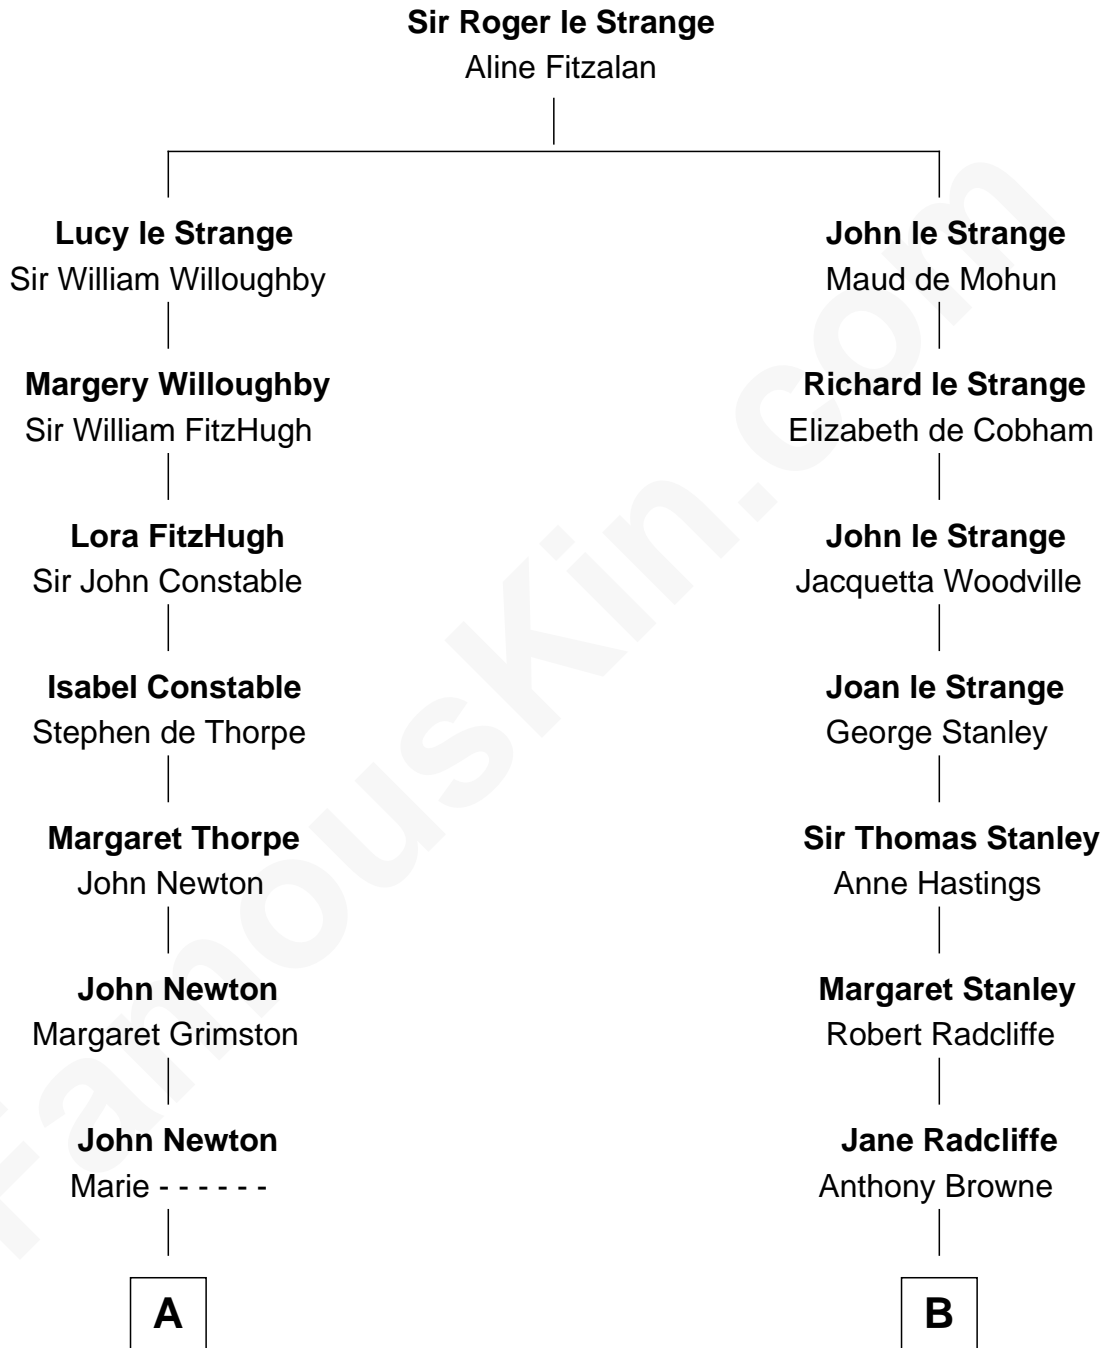

FamousKin.com Relationship Chart of

Mickey Rourke

Movie Actor

19th cousin of

John Kerry

68th U.S. Secretary of State

C

Hazel May Carleton
Leonard Ernest Cameron

Annette Elizabeth Cameron
Philip Andrew Rourke

Mickey Rourke
Movie Actor

D

Margaret Tyndal Winthrop
James Grant Forbes

Rosemary Isabel Forbes
Richard John Kerry

John Kerry
68th U.S. Secretary of State

FamousKin.com