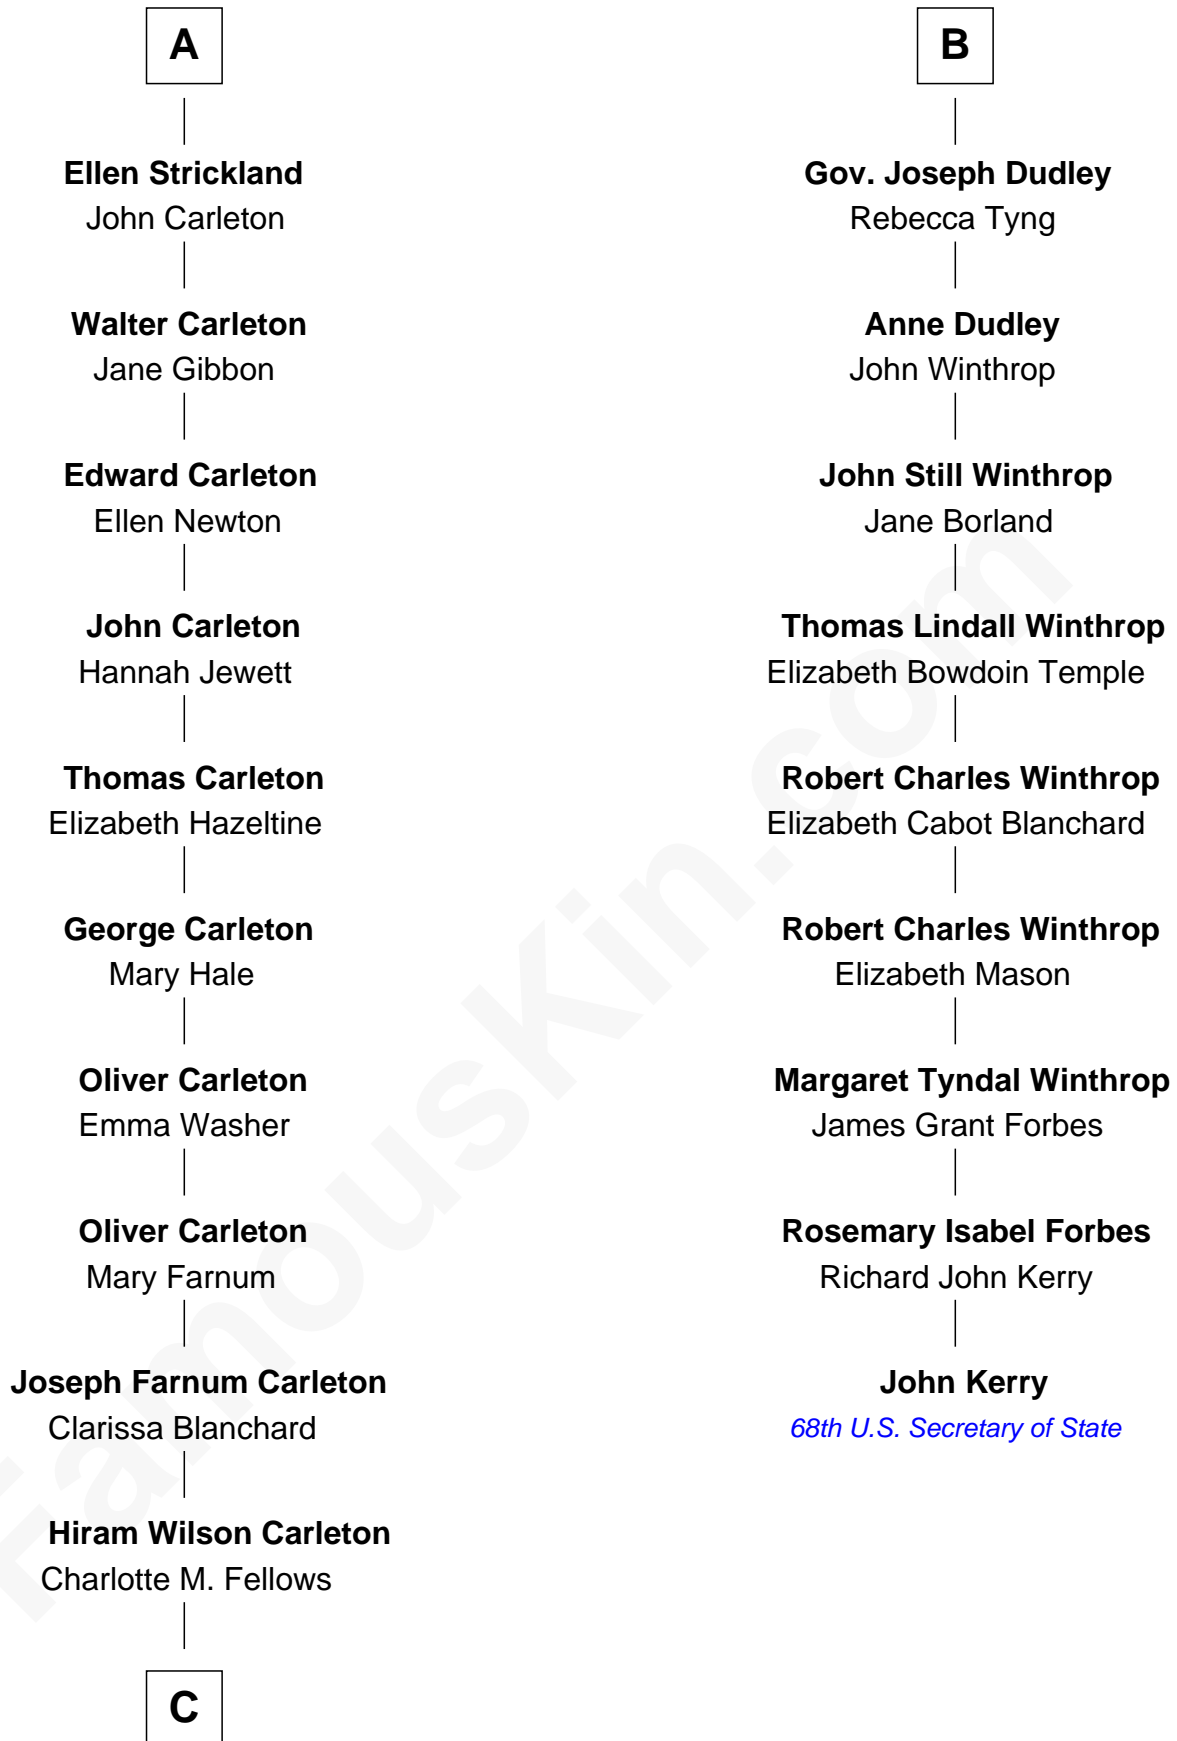

FamousKin.com
Relationship Chart of
Mickey Rourke
Movie Actor

15th cousin 5 times removed of
John Kerry
68th U.S. Secretary of State

C

—
Joseph Clinton Carleton

Maud Alice Fitts

—
Hazel May Carleton

Leonard Ernest Cameron

—
Annette Elizabeth Cameron

Philip Andrew Rourke

—
Mickey Rourke

Movie Actor

FamousKin.com