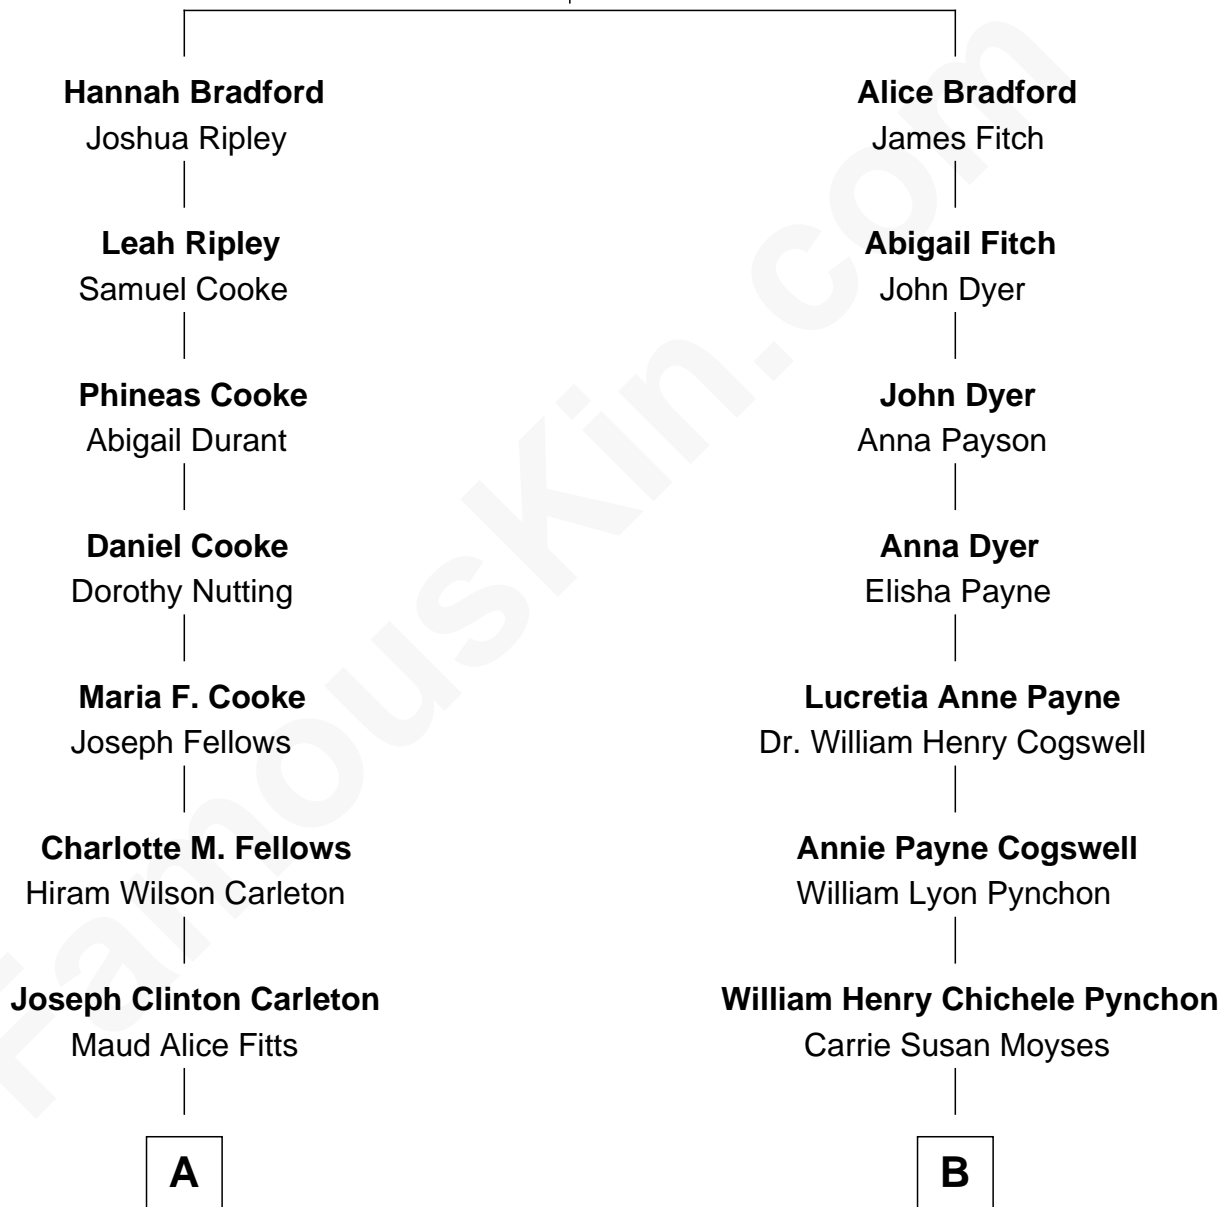

# FamousKin.com Relationship Chart of

**Mickey Rourke**

*Movie Actor*

8th cousin 1 time removed of

**Thomas Pynchon**

*American Novelist*

**William Bradford**

Alice Richards

**A**

**Hazel May Carleton**  
Leonard Ernest Cameron

**Annette Elizabeth Cameron**  
Philip Andrew Rourke

**Mickey Rourke**  
*Movie Actor*

**B**

**Thomas Ruggles Pynchon**  
Catherine Frances Bennett

**Thomas Pynchon**  
*Novelist*