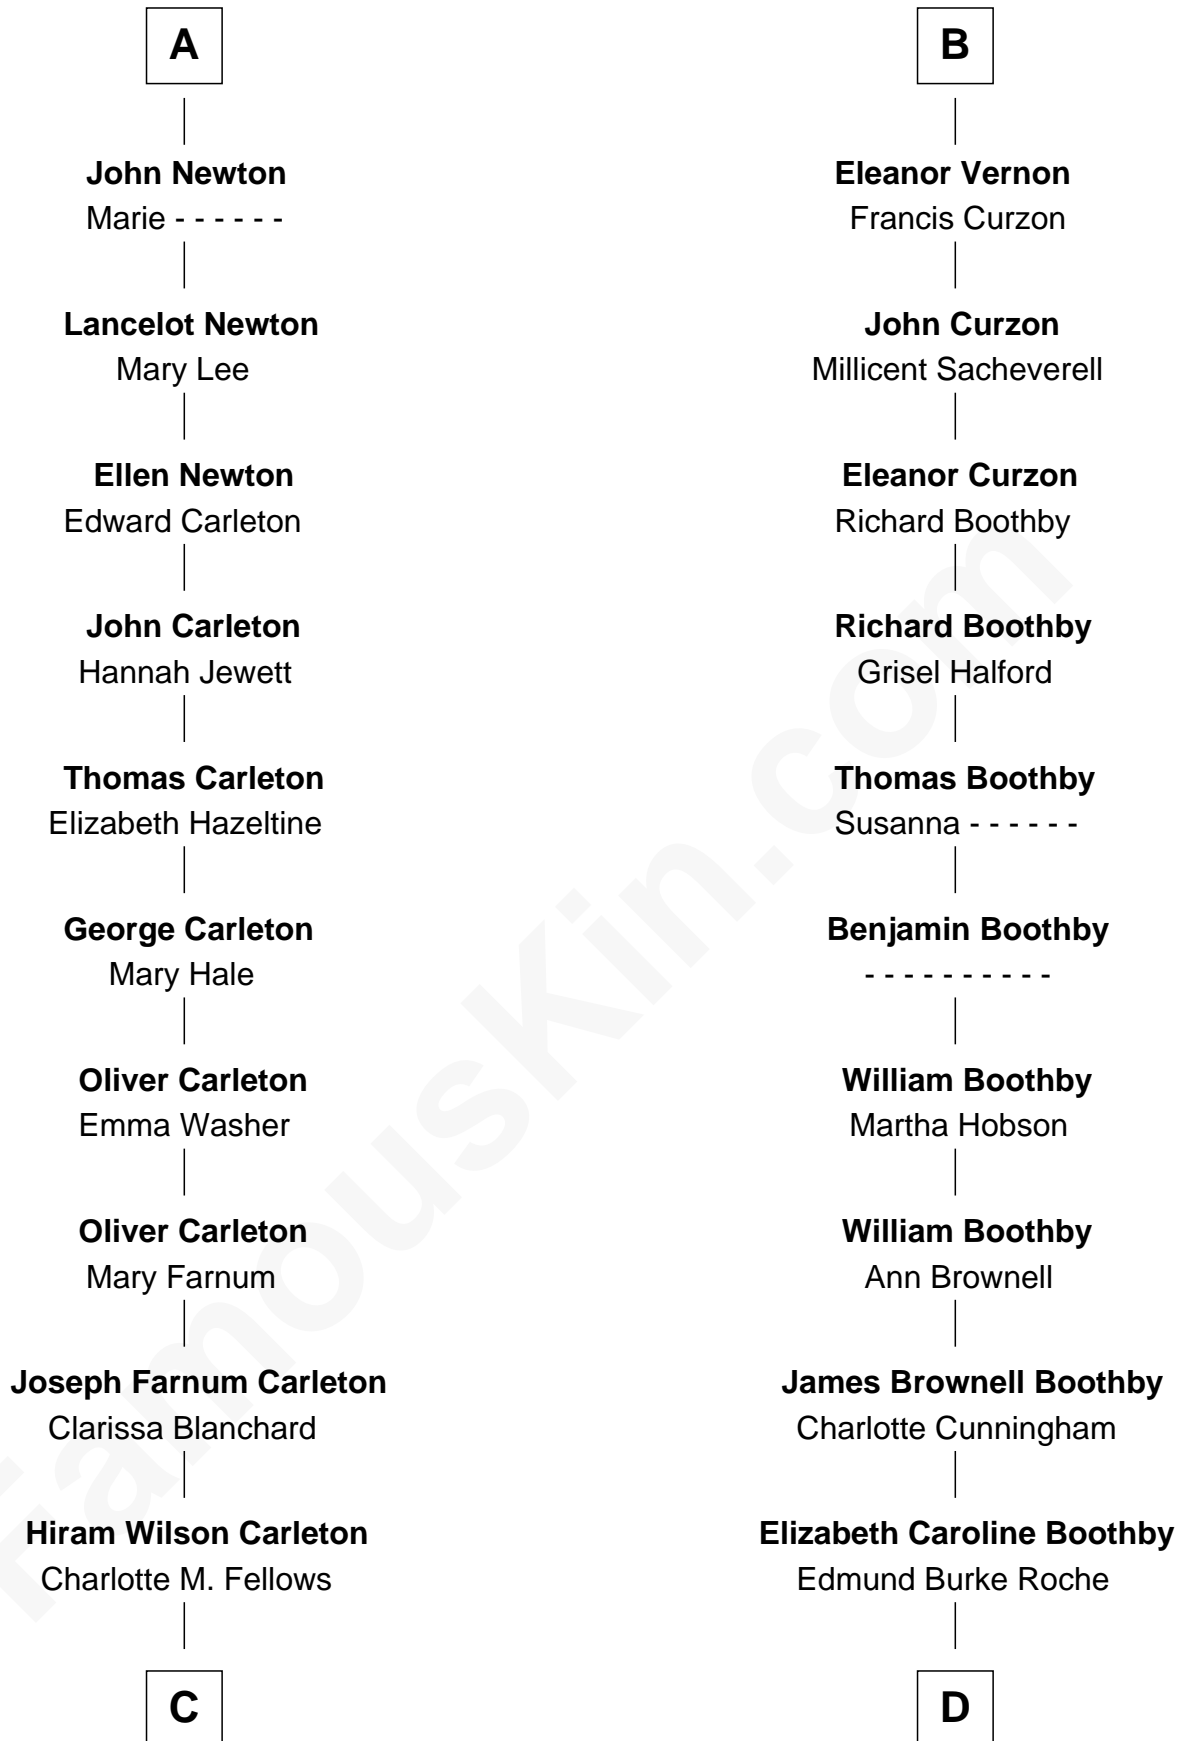

FamousKin.com

Relationship Chart of

Mickey Rourke

Movie Actor

20th cousin 1 time removed of

Oliver Platt

Movie Actor

Edmund Fitzalan

Alice de Warenne

C

Joseph Clinton Carleton

Maud Alice Fitts

Hazel May Carleton

Leonard Ernest Cameron

Annette Elizabeth Cameron

Philip Andrew Rourke