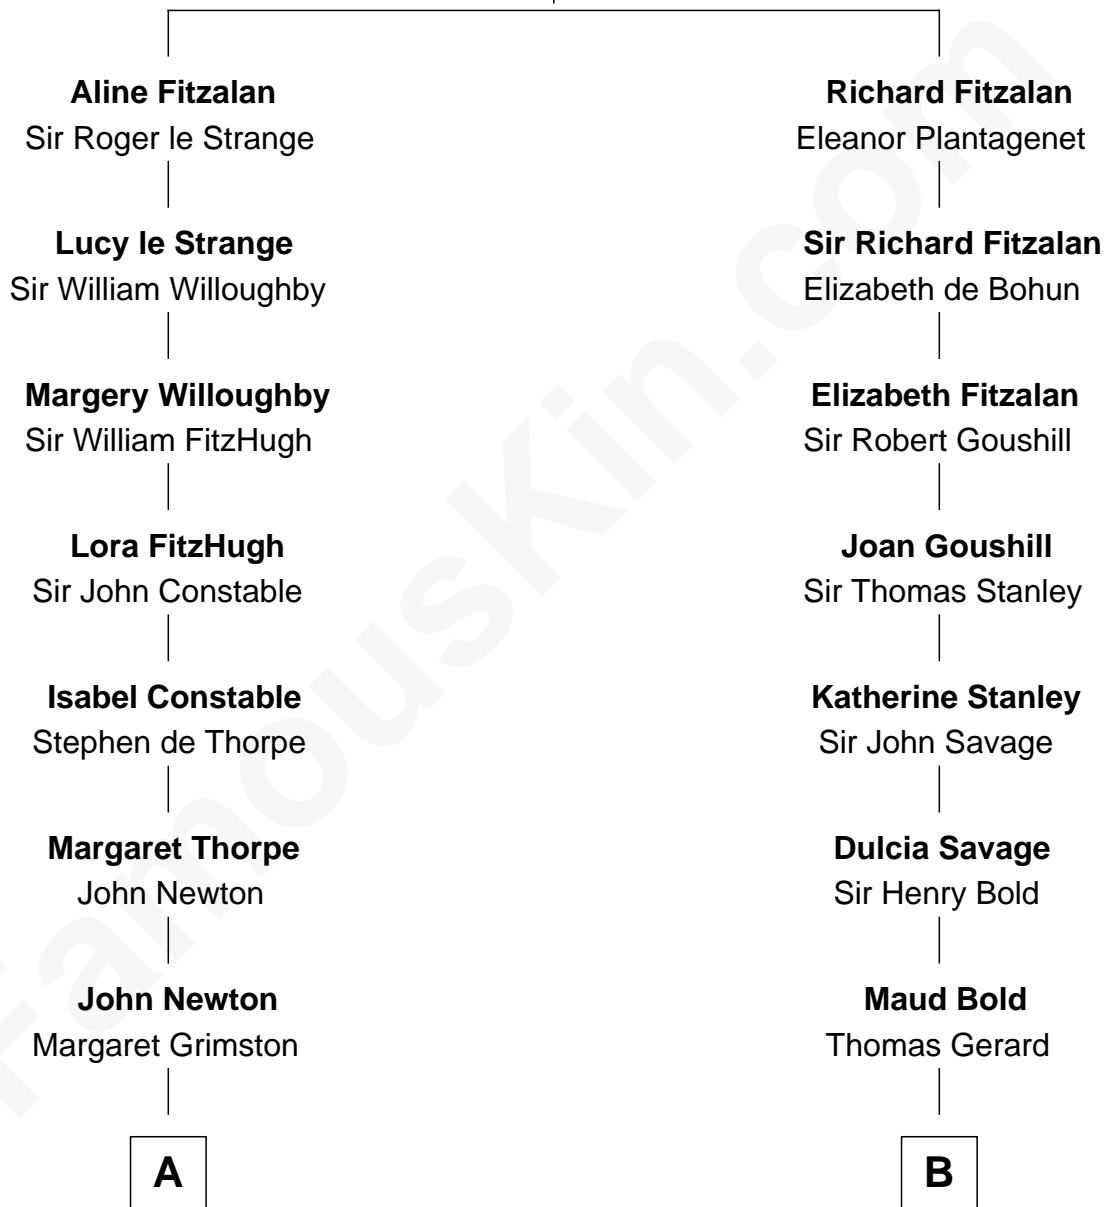

**FamousKin.com**  
**Relationship Chart of**  
**Mickey Rourke**  
*Movie Actor*

14th cousin 6 times removed of

**Henry Lee III**  
*9th Governor of Virginia*

**Edmund Fitzalan**  
 Alice de Warenne

**C**

—  
**Joseph Clinton Carleton**

Maud Alice Fitts

—  
**Hazel May Carleton**

Leonard Ernest Cameron

—  
**Annette Elizabeth Cameron**

Philip Andrew Rourke

—  
**Mickey Rourke**

*Movie Actor*