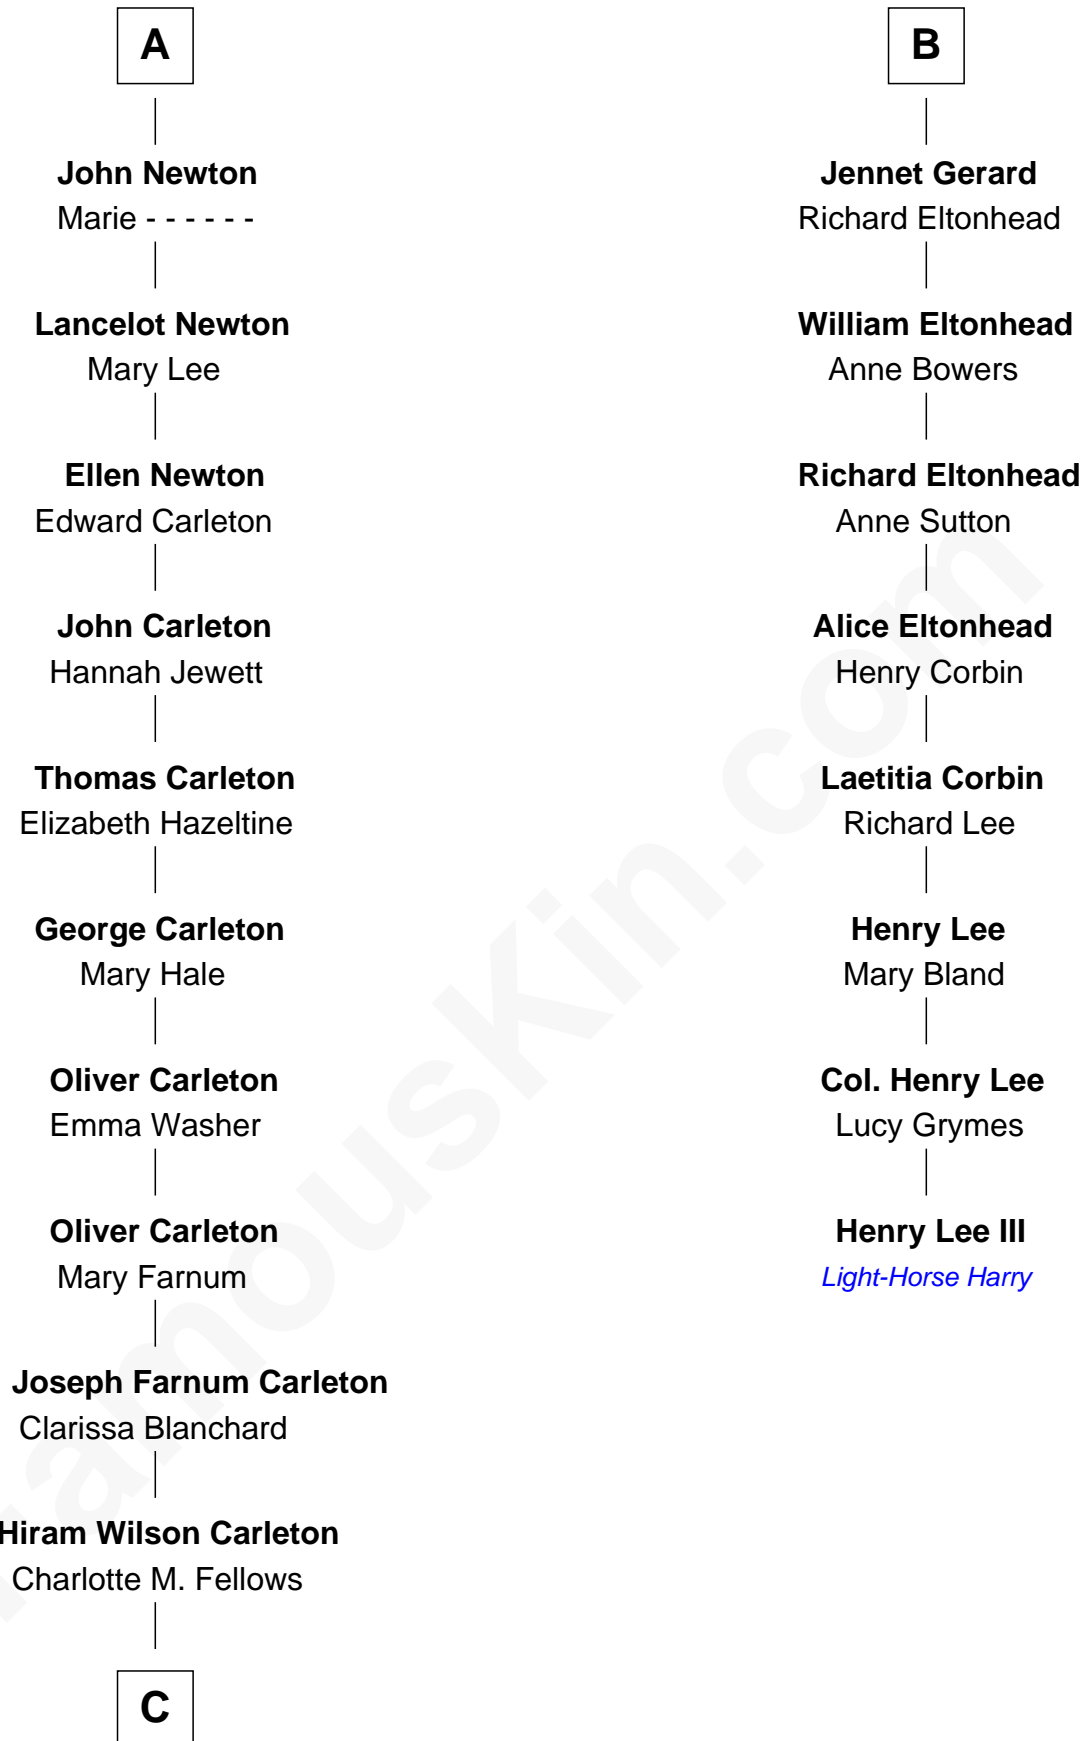

**FamousKin.com**  
**Relationship Chart of**  
**Mickey Rourke**  
*Movie Actor*

14th cousin 6 times removed of

**Henry Lee III**  
*9th Governor of Virginia*

**Edmund Fitzalan**  
 Alice de Warenne

**C**

—  
**Joseph Clinton Carleton**

Maud Alice Fitts

—  
**Hazel May Carleton**

Leonard Ernest Cameron

—  
**Annette Elizabeth Cameron**

Philip Andrew Rourke

—  
**Mickey Rourke**

*Movie Actor*