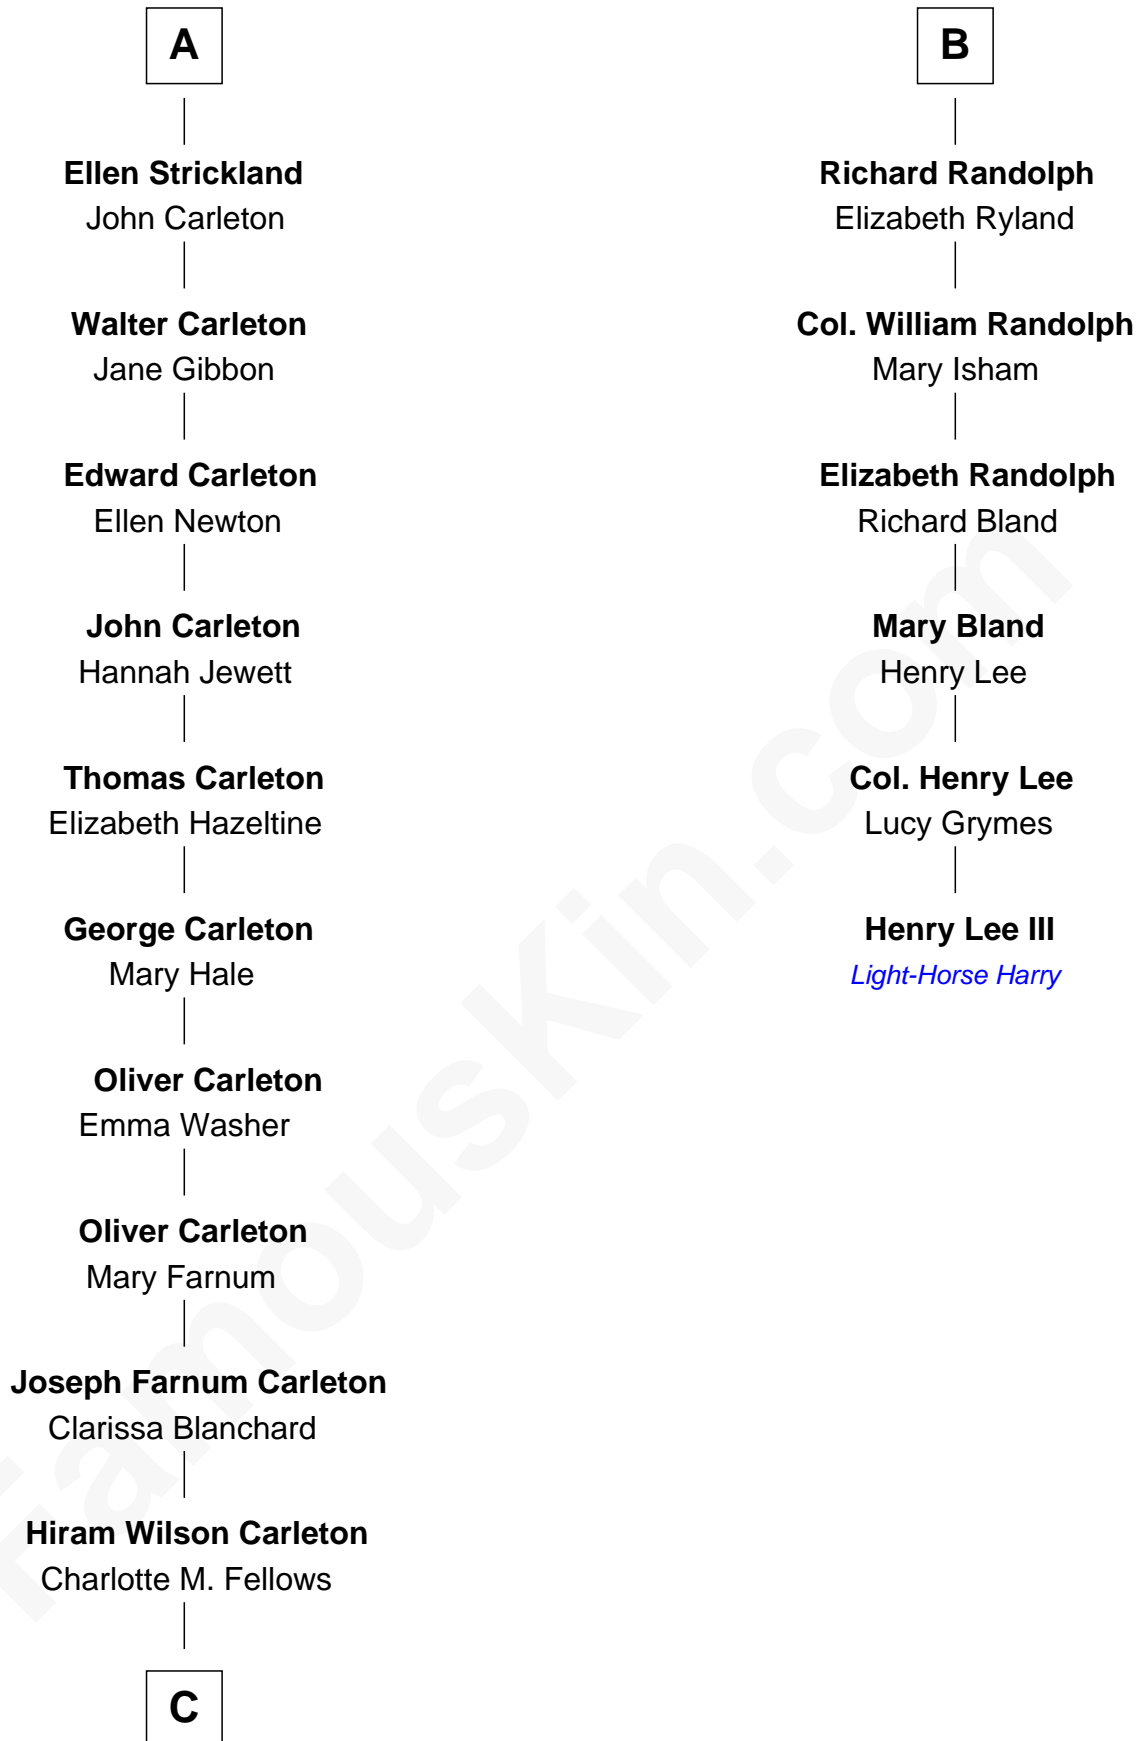

## Relationship Chart of

### Mickey Rourke

*Movie Actor*

12th cousin 8 times removed of

**Henry Lee III**  
*9th Governor of Virginia*

**C**

—  
**Joseph Clinton Carleton**

Maud Alice Fitts

—  
**Hazel May Carleton**

Leonard Ernest Cameron

—  
**Annette Elizabeth Cameron**

Philip Andrew Rourke

—  
**Mickey Rourke**

*Movie Actor*

FamousKin.com