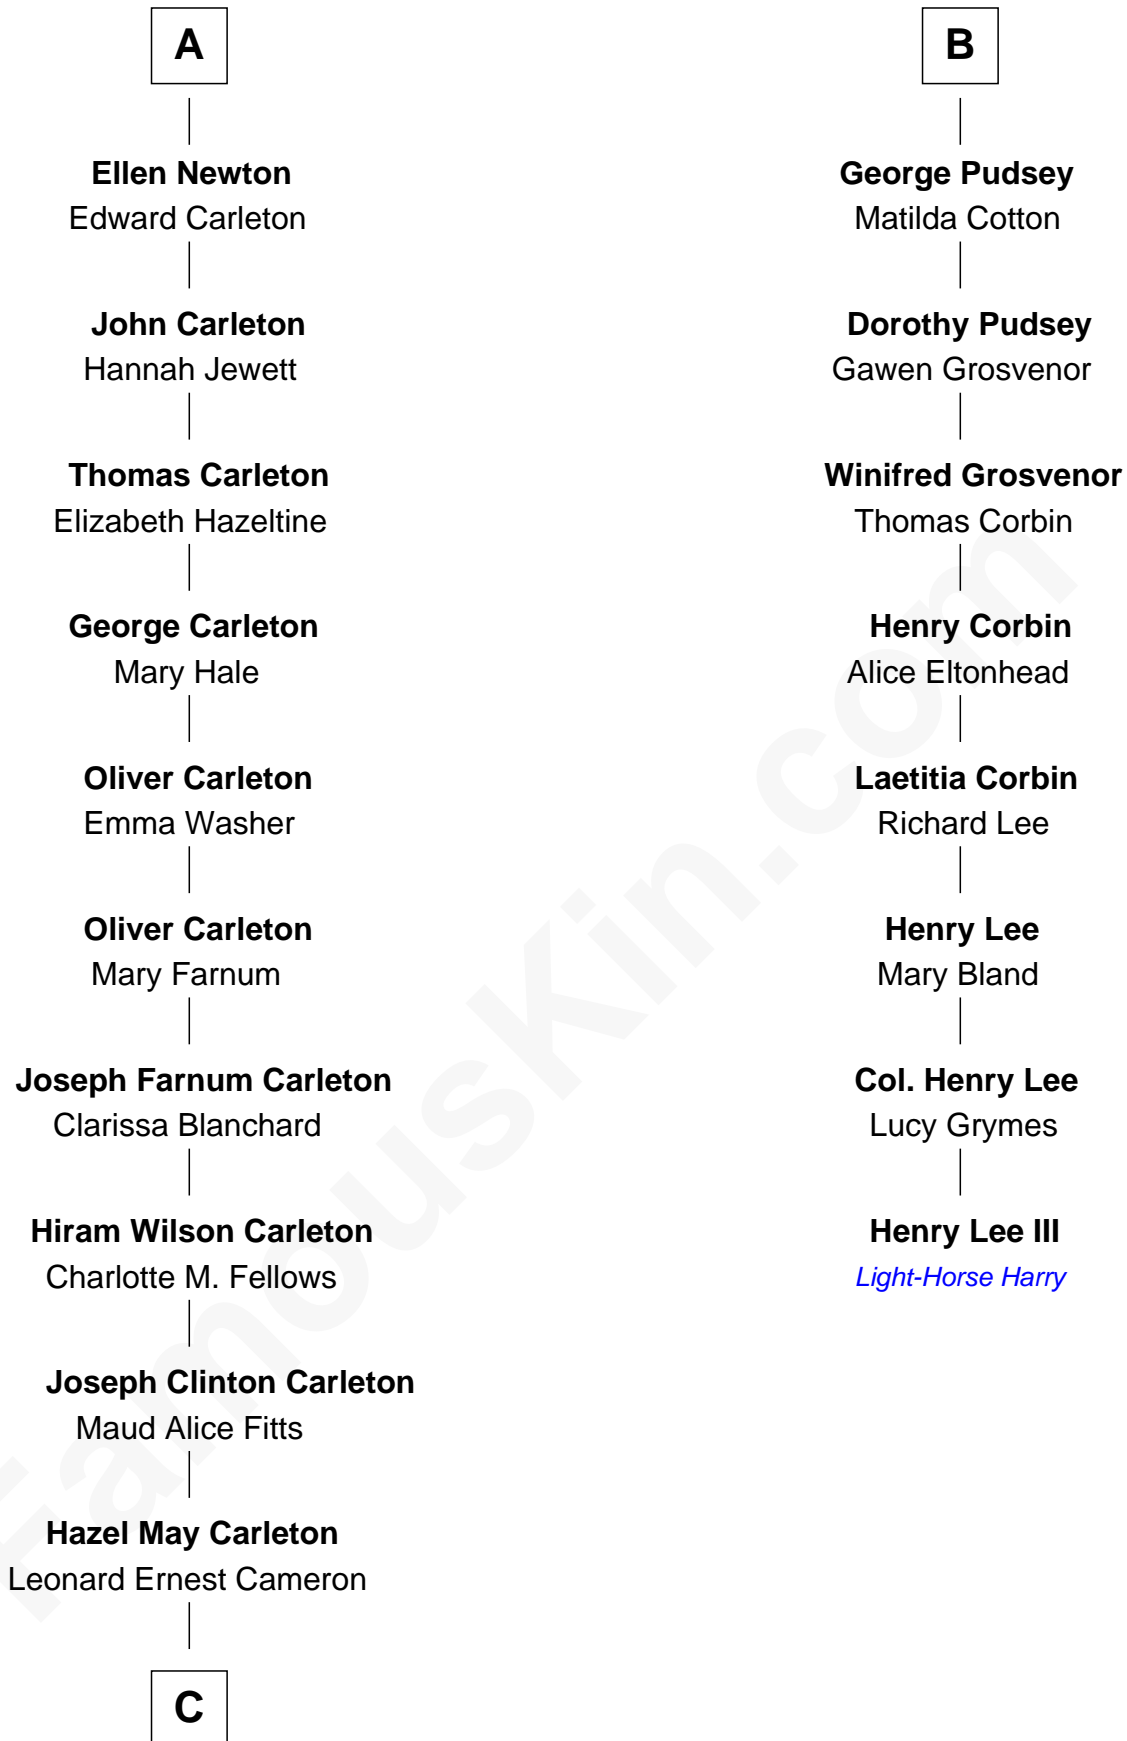

FamousKin.com
Relationship Chart of
Mickey Rourke
Movie Actor

14th cousin 4 times removed of
Henry Lee III
9th Governor of Virginia

—
Annette Elizabeth Cameron

Philip Andrew Rourke

—
Mickey Rourke

Movie Actor

FamousKin.com