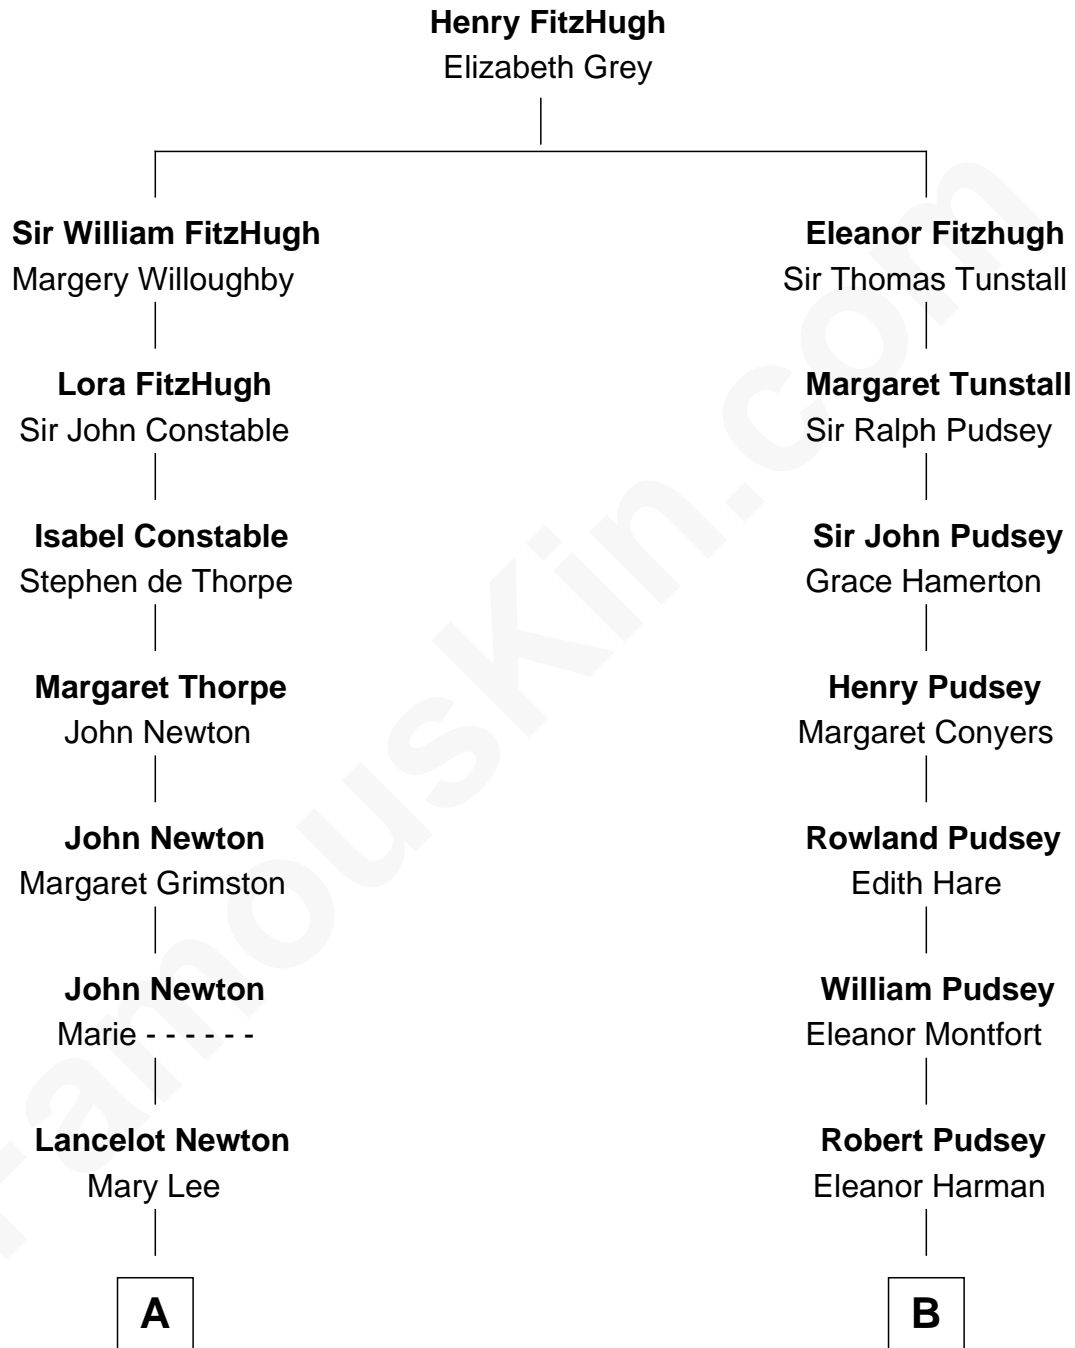

FamousKin.com
Relationship Chart of
Mickey Rourke
Movie Actor

14th cousin 4 times removed of
Henry Lee III
9th Governor of Virginia

—
Annette Elizabeth Cameron

Philip Andrew Rourke

—
Mickey Rourke

Movie Actor

FamousKin.com