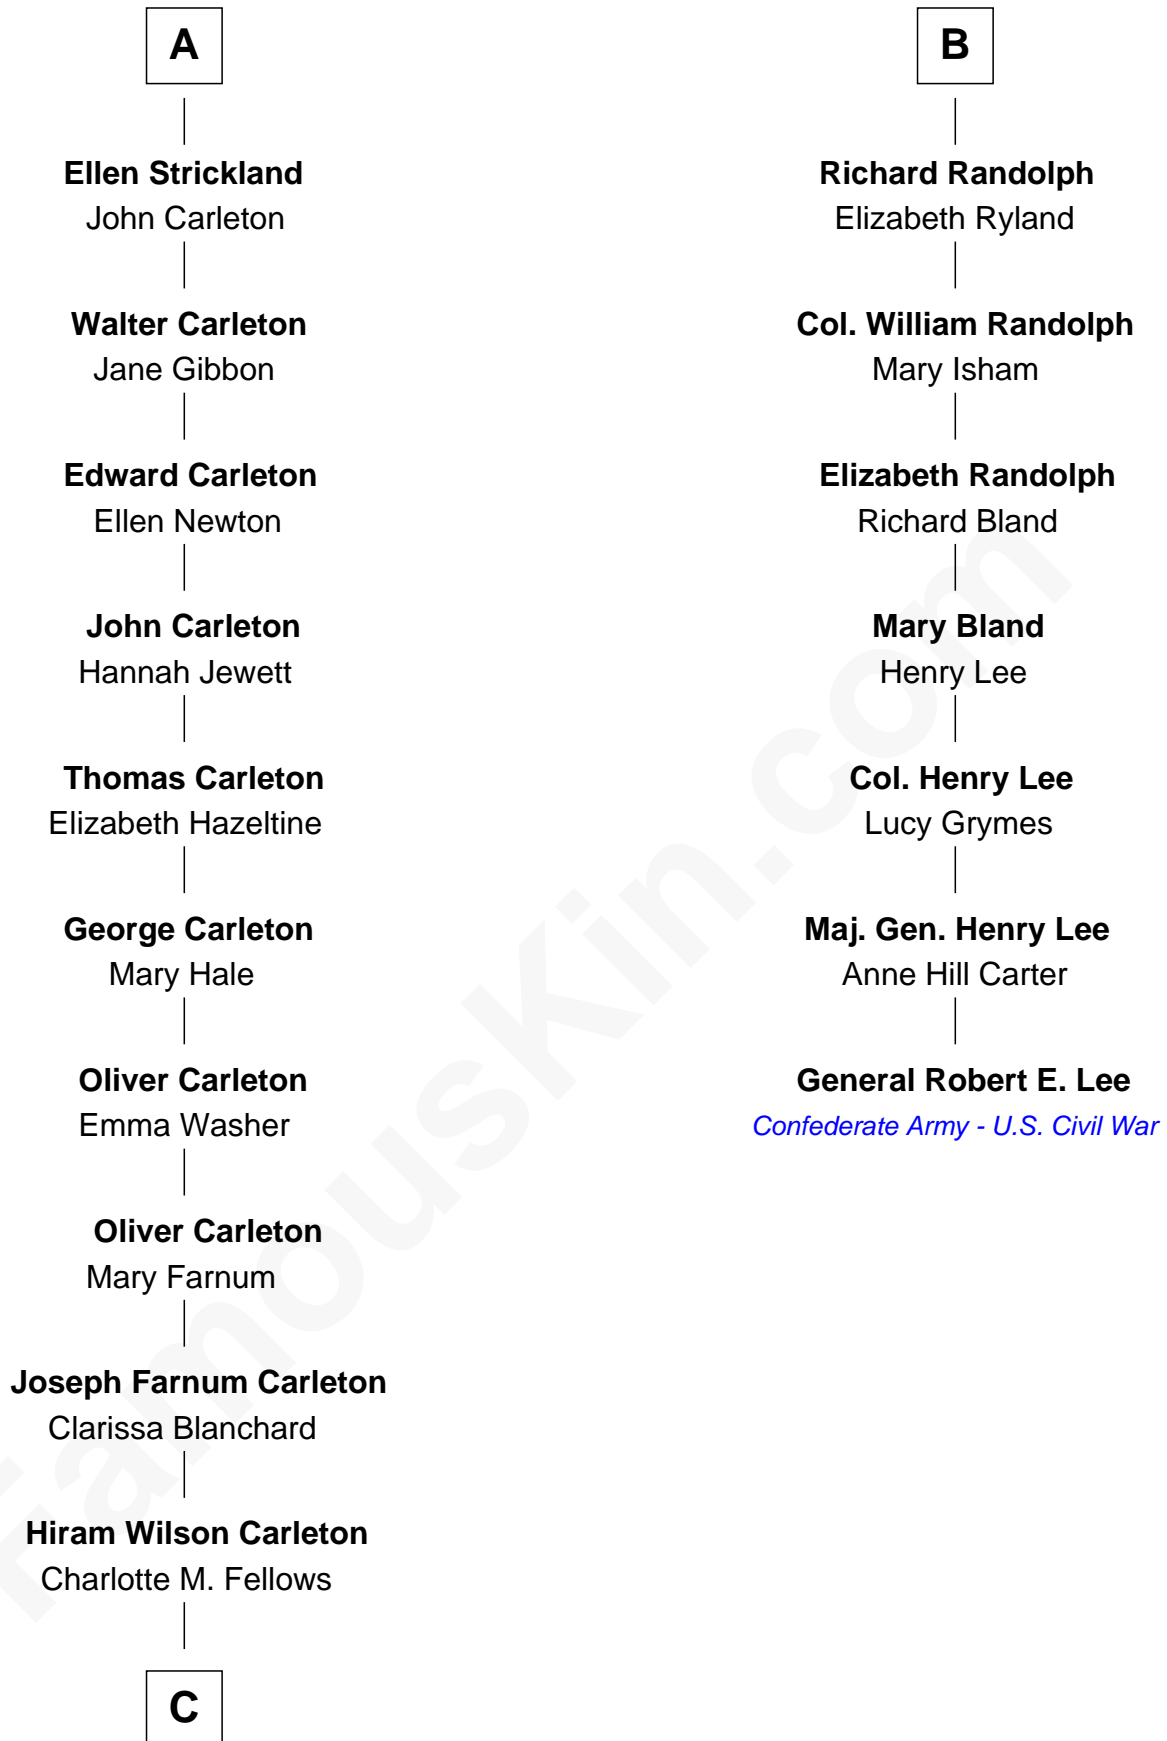

FamousKin.com
Relationship Chart of
Mickey Rourke
Movie Actor

13th cousin 7 times removed of
General Robert E. Lee
Confederate Army - U.S. Civil War

C

—
Joseph Clinton Carleton

Maud Alice Fitts

—
Hazel May Carleton

Leonard Ernest Cameron

—
Annette Elizabeth Cameron

Philip Andrew Rourke

—
Mickey Rourke

Movie Actor

FamousKin.com