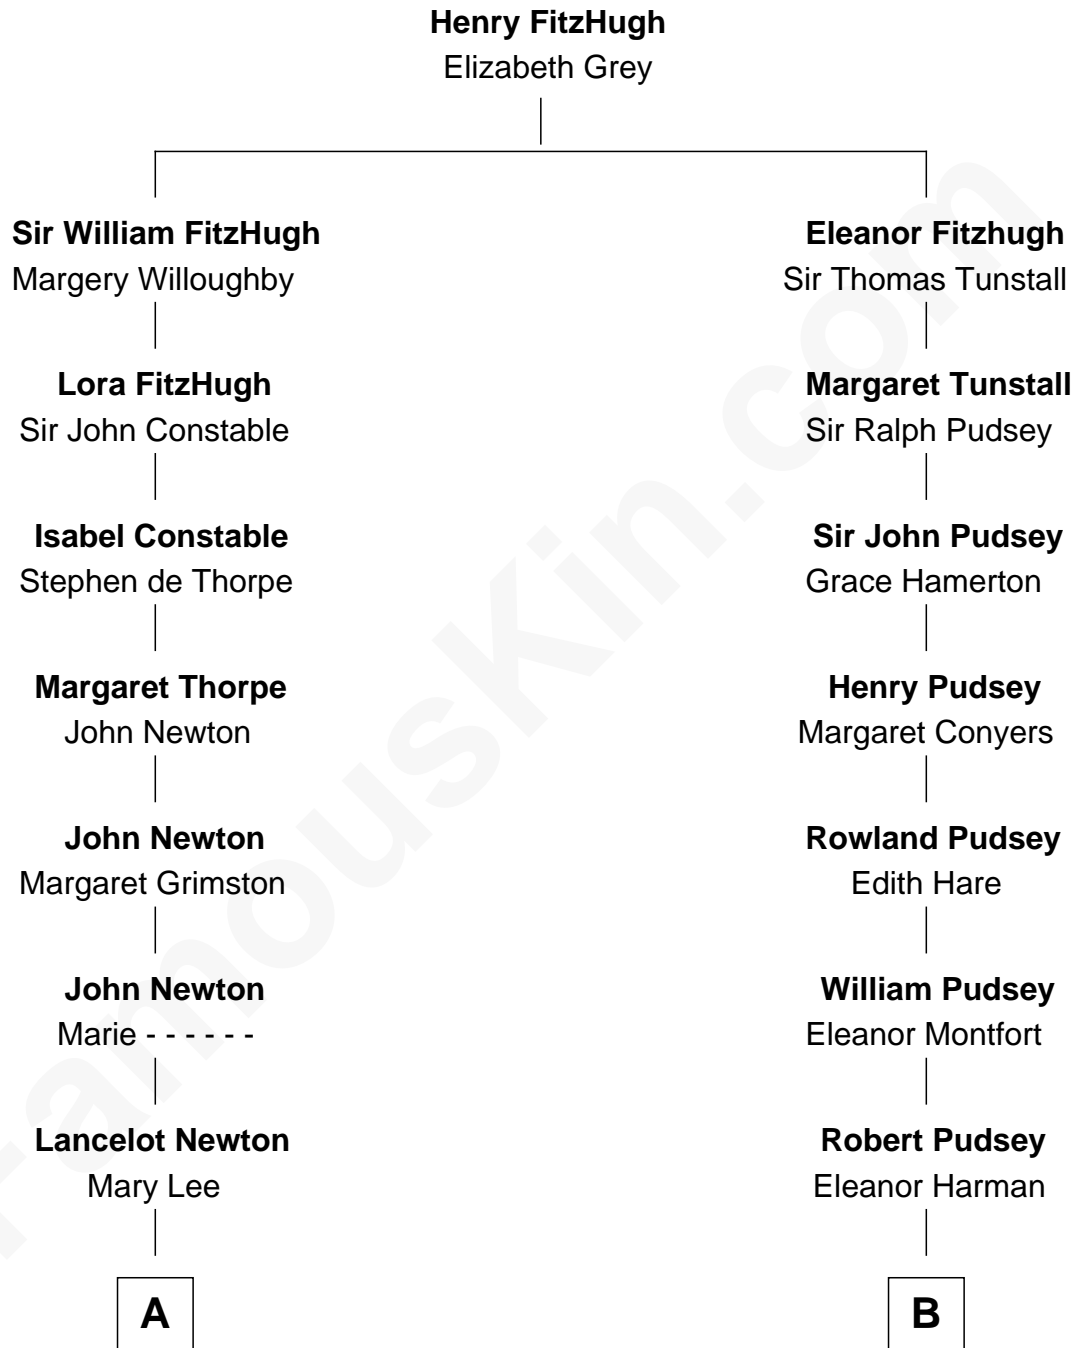

FamousKin.com
Relationship Chart of
Mickey Rourke
Movie Actor

15th cousin 3 times removed of
General Robert E. Lee
Confederate Army - U.S. Civil War

C

—
Annette Elizabeth Cameron

Philip Andrew Rourke

—
Mickey Rourke