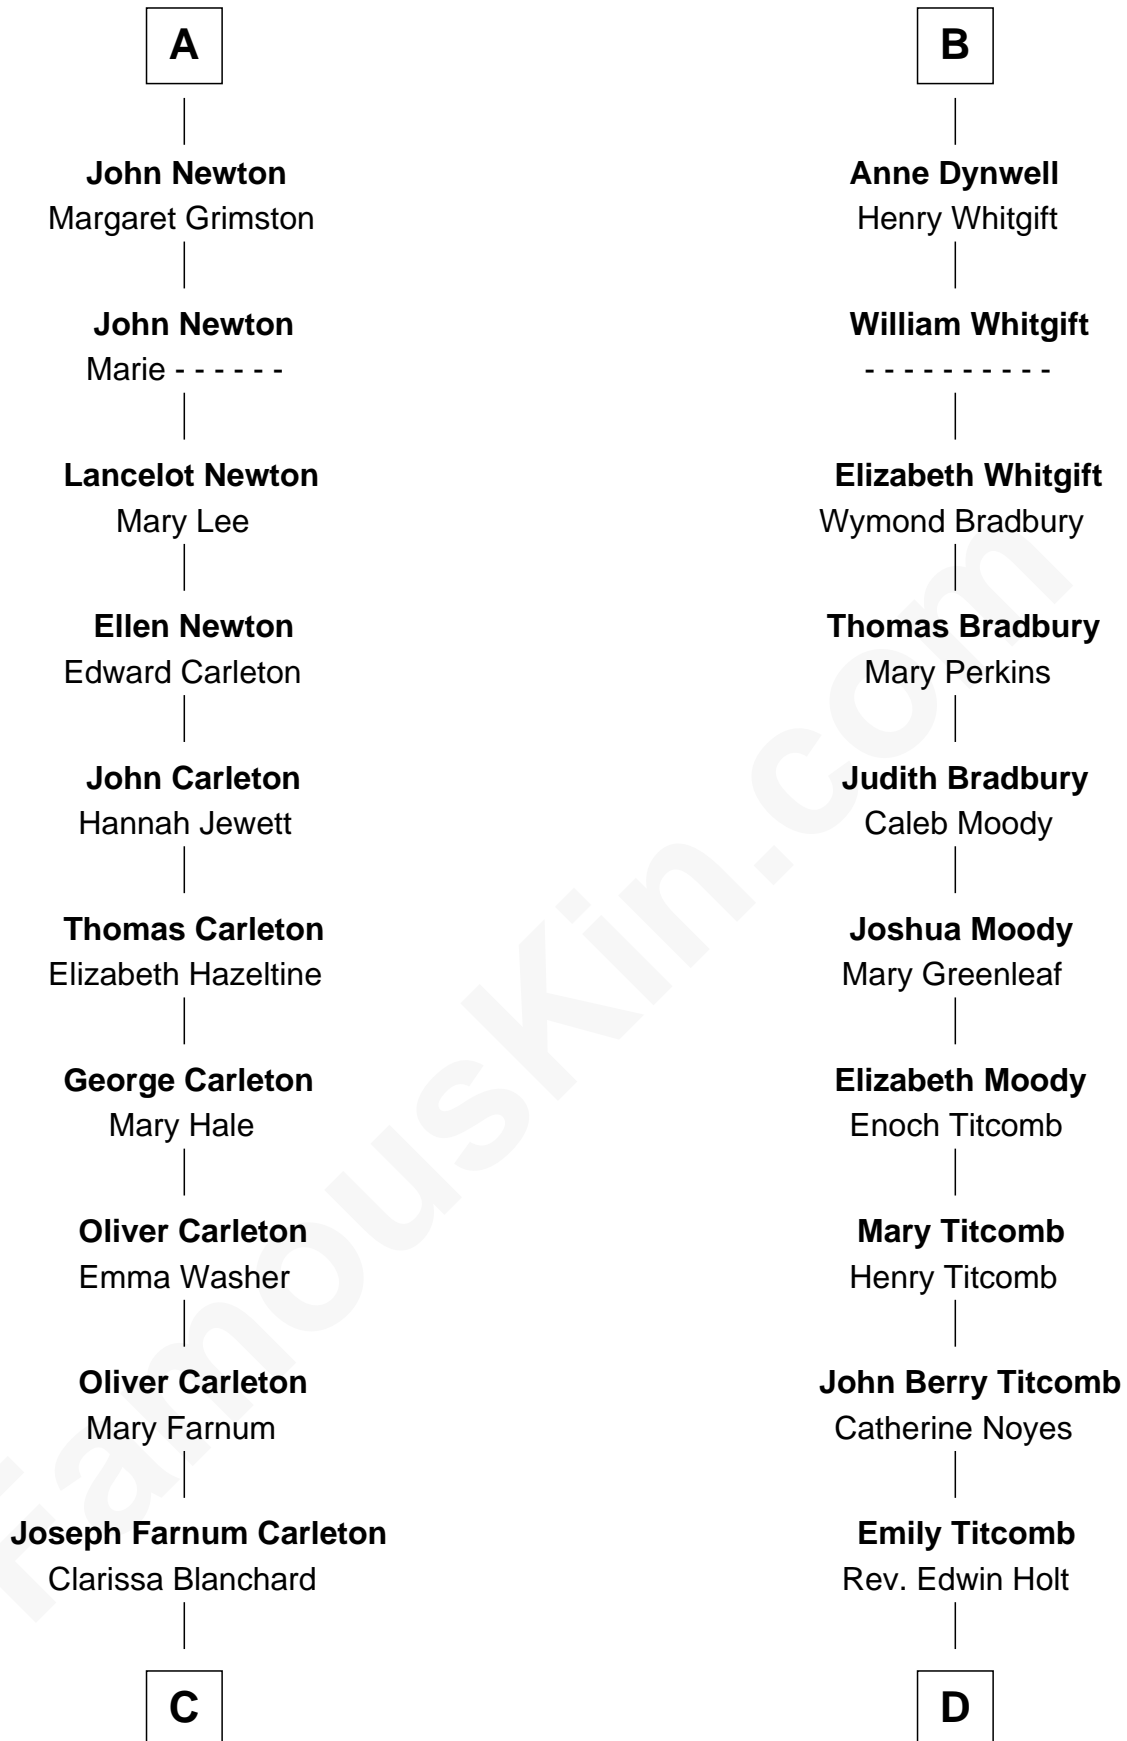

# FamousKin.com Relationship Chart of

**Mickey Rourke**

*Movie Actor*

21st cousin of

**Linda Hamilton**

*TV and Movie Actress*

**Sir Geoffrey le Scrope**

Ivetta de Ros

**C**

**Hiram Wilson Carleton**  
Charlotte M. Fellows

**Joseph Clinton Carleton**  
Maud Alice Fitts

**Hazel May Carleton**  
Leonard Ernest Cameron

**Annette Elizabeth Cameron**  
Philip Andrew Rourke

**Mickey Rourke**  
*Movie Actor*

**D**

**Stephen P. Holt**  
Aurelia Morgan Grimes

**Taylor Holt**  
Frances Kyle

**Dr. Richard Huckstep Holt**  
Mildred Alberta Derby

**Barbara Kyle Holt**  
Dr. Carroll Stanford Hamilton

**Linda Hamilton**  
*TV and Movie Actress*