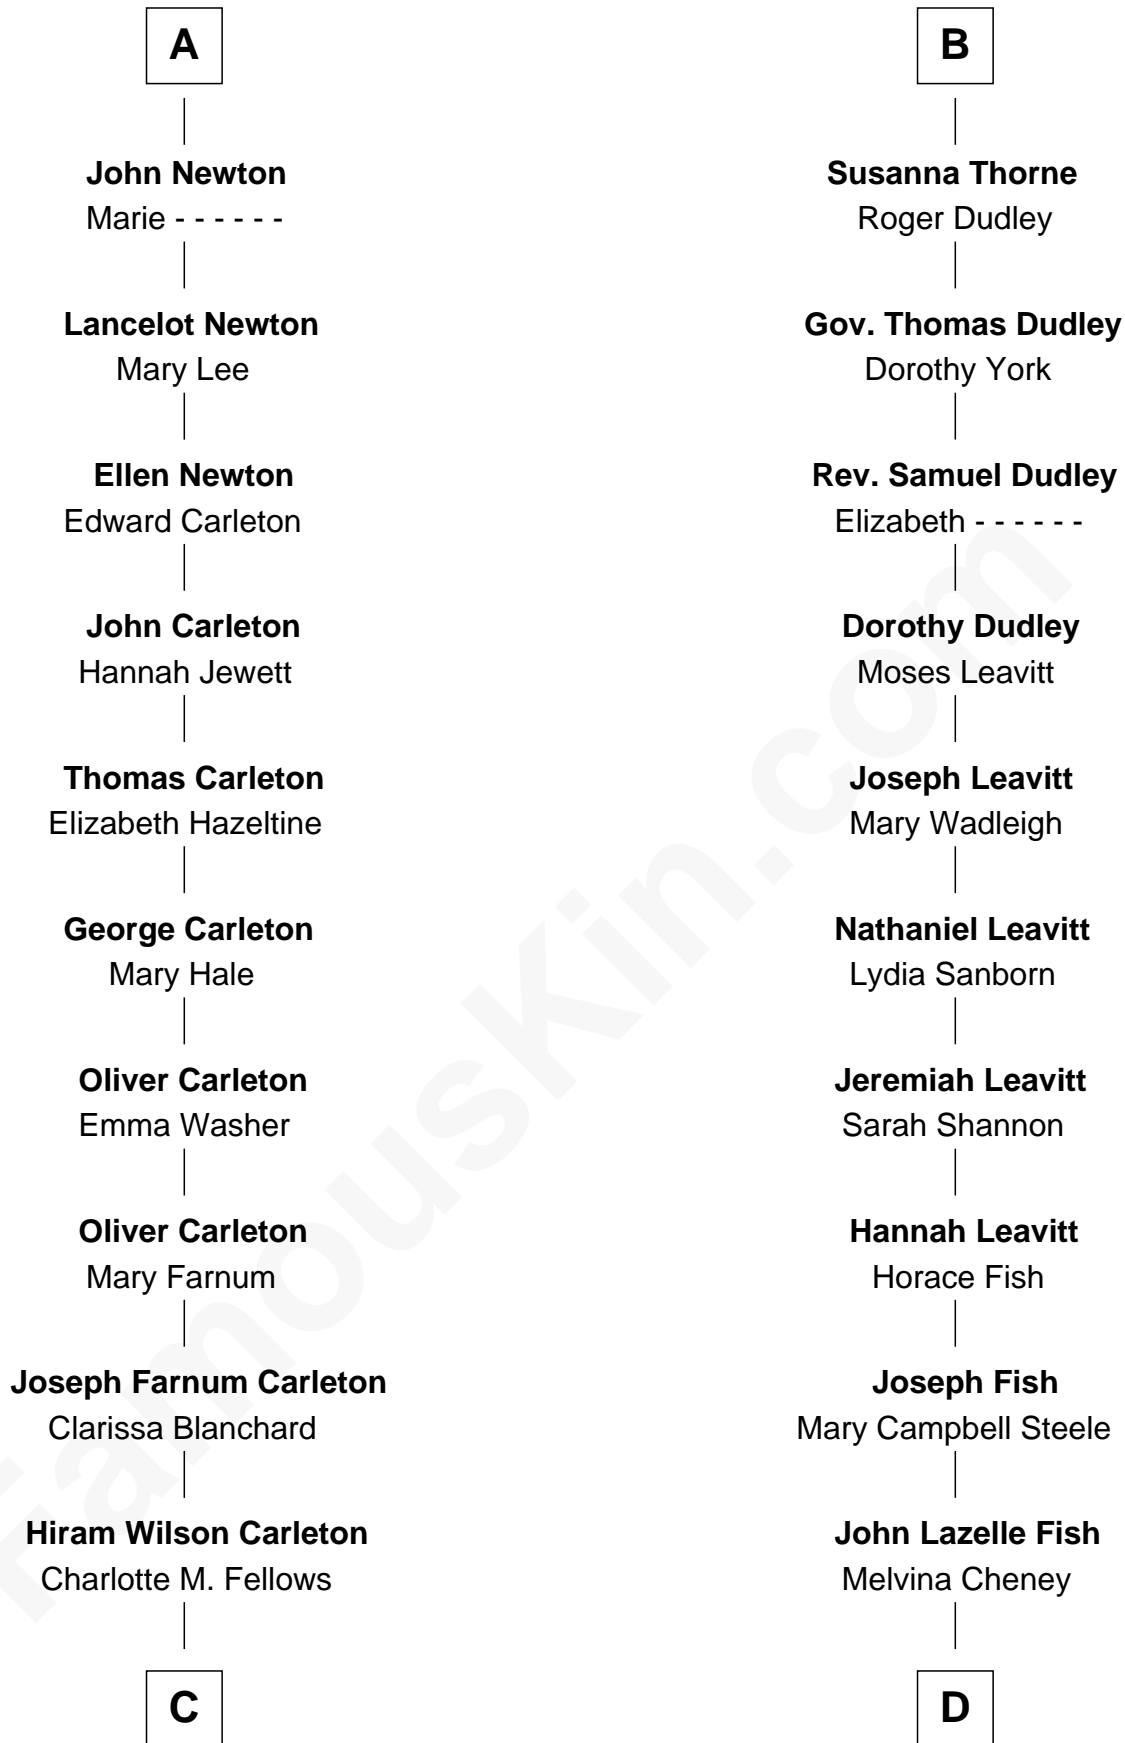

# FamousKin.com Relationship Chart of

**Mickey Rourke**

*Movie Actor*

20th cousin of

**Keri Russell**

*TV and Movie Actress*

**Sir John Grey**

Avice Marmion

**Sir Robert Grey**  
Lora de St. Quintin

**Elizabeth Grey**  
Henry FitzHugh

**Sir William FitzHugh**  
Margery Willoughby

**Lora FitzHugh**  
Sir John Constable

**Isabel Constable**  
Stephen de Thorpe

**Margaret Thorpe**  
John Newton

**John Newton**  
Margaret Grimston

**A**

**Maud Grey**

Sir Thomas Harcourt

**Sir Thomas Harcourt**  
Jane Fraunceys

**Sir Richard Harcourt**  
Edith St. Clair

**Alice Harcourt**  
William Bessiles

**Elizabeth Bessiles**  
Richard Fettiplace

**Anne Fettiplace**  
Edward Purefoy

**Mary Purefoy**  
Thomas Thorne

**B**

**C**

**Joseph Clinton Carleton**

Maud Alice Fitts

**Hazel May Carleton**

Leonard Ernest Cameron