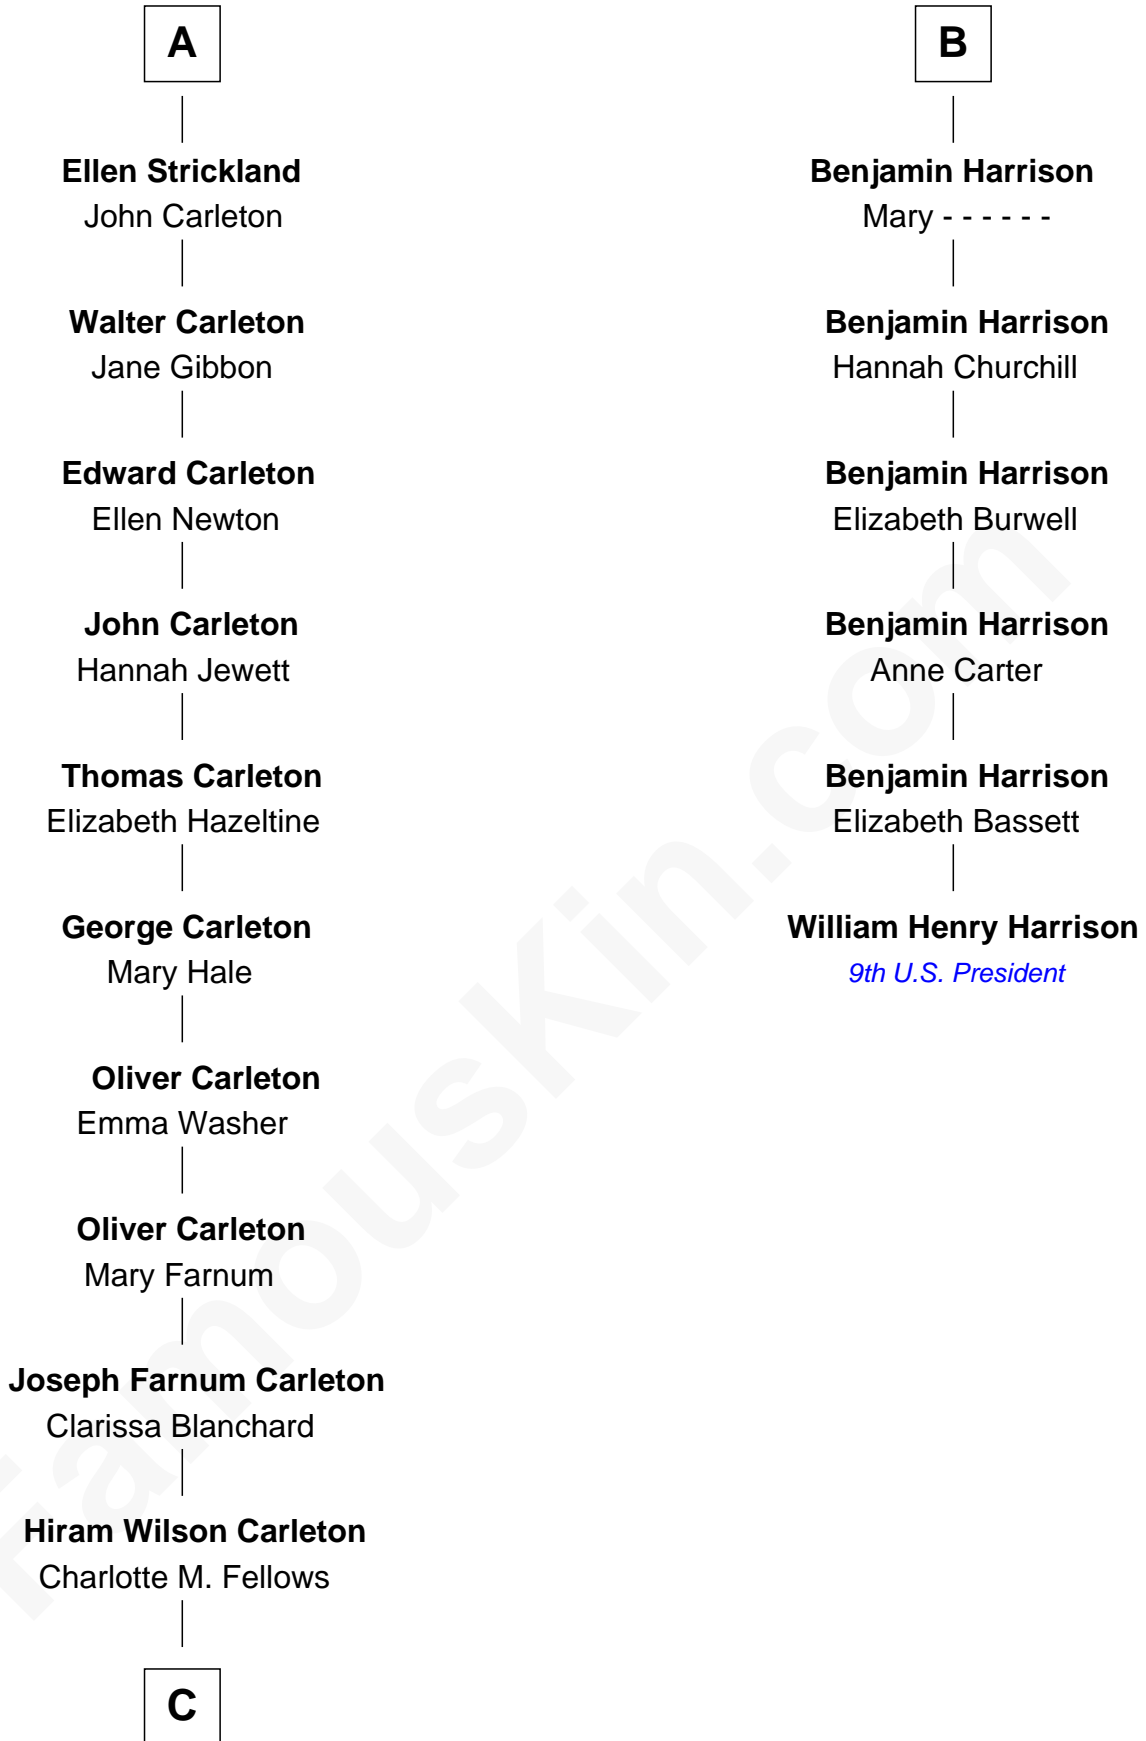

FamousKin.com
Relationship Chart of
Mickey Rourke
Movie Actor

12th cousin 8 times removed of
William Henry Harrison
9th U.S. President

C

—
Joseph Clinton Carleton

Maud Alice Fitts

—
Hazel May Carleton

Leonard Ernest Cameron

—
Annette Elizabeth Cameron

Philip Andrew Rourke

—
Mickey Rourke

Movie Actor

FamousKin.com