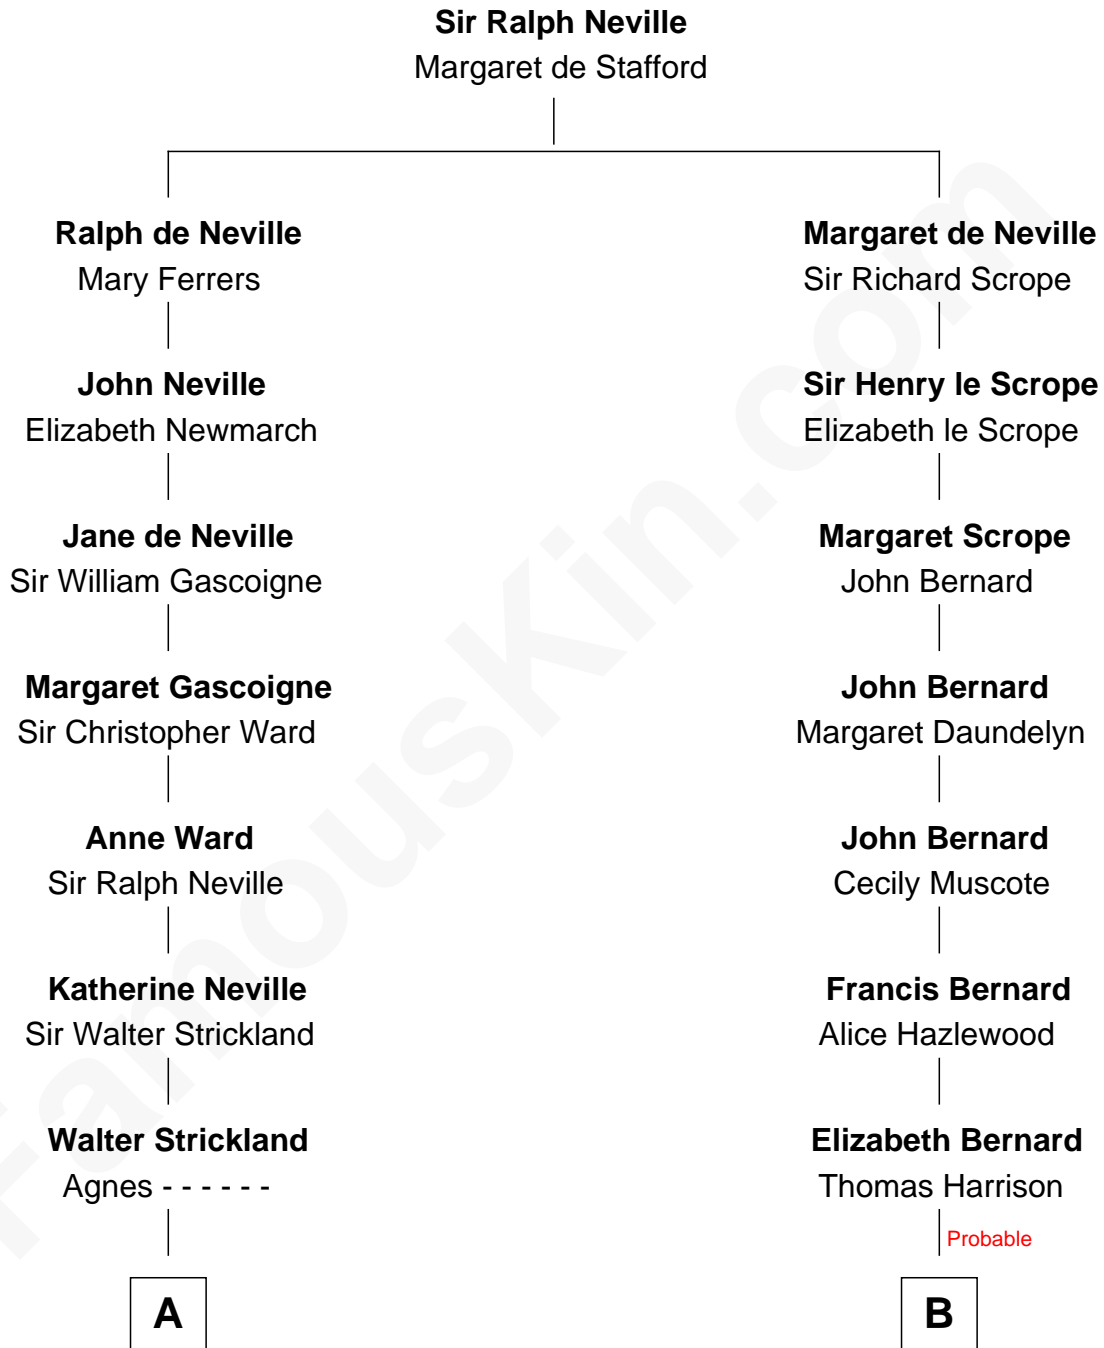

FamousKin.com
Relationship Chart of
Mickey Rourke
Movie Actor

12th cousin 8 times removed of
William Henry Harrison
9th U.S. President

C

—
Joseph Clinton Carleton

Maud Alice Fitts

—
Hazel May Carleton

Leonard Ernest Cameron

—
Annette Elizabeth Cameron

Philip Andrew Rourke

—
Mickey Rourke

Movie Actor

FamousKin.com