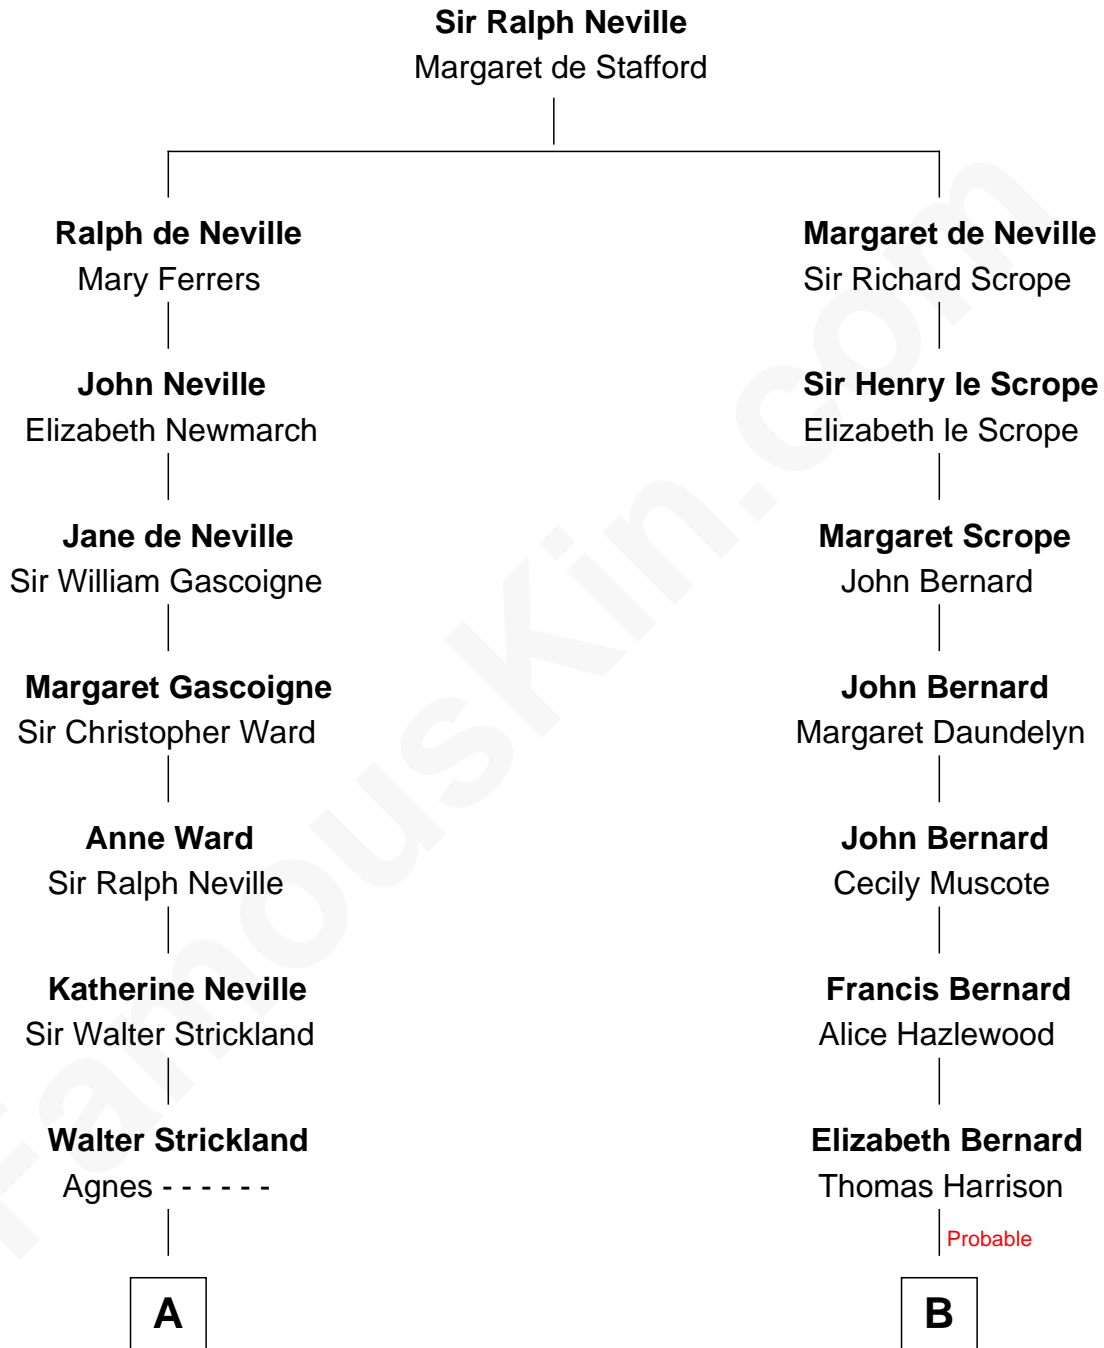

FamousKin.com
Relationship Chart of
Mickey Rourke
Movie Actor

14th cousin 6 times removed of
Benjamin Harrison
23rd U.S. President

C

—
Joseph Clinton Carleton

Maud Alice Fitts

—
Hazel May Carleton

Leonard Ernest Cameron

—
Annette Elizabeth Cameron

Philip Andrew Rourke

—
Mickey Rourke

Movie Actor

FamousKin.com