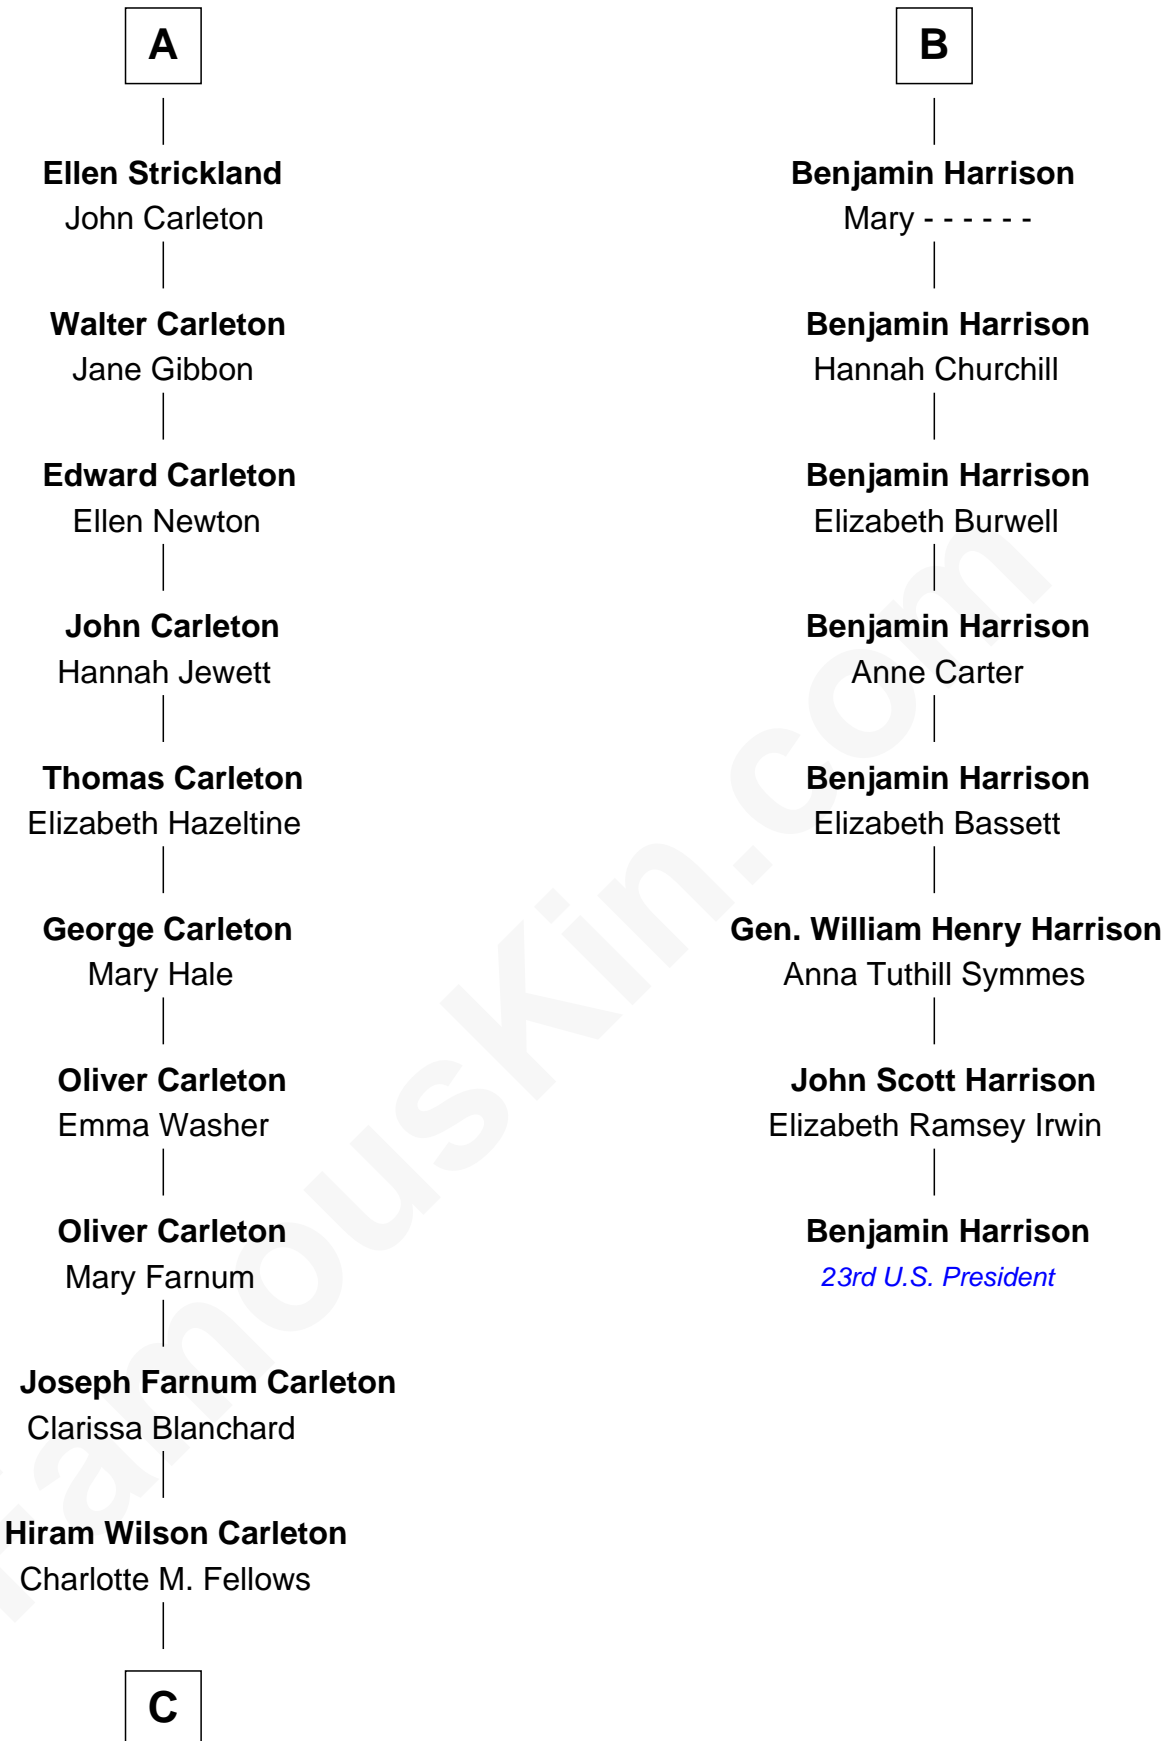

FamousKin.com
Relationship Chart of
Mickey Rourke
Movie Actor

14th cousin 6 times removed of
Benjamin Harrison
23rd U.S. President

C

—
Joseph Clinton Carleton

Maud Alice Fitts

—
Hazel May Carleton

Leonard Ernest Cameron

—
Annette Elizabeth Cameron

Philip Andrew Rourke

—
Mickey Rourke

Movie Actor

FamousKin.com