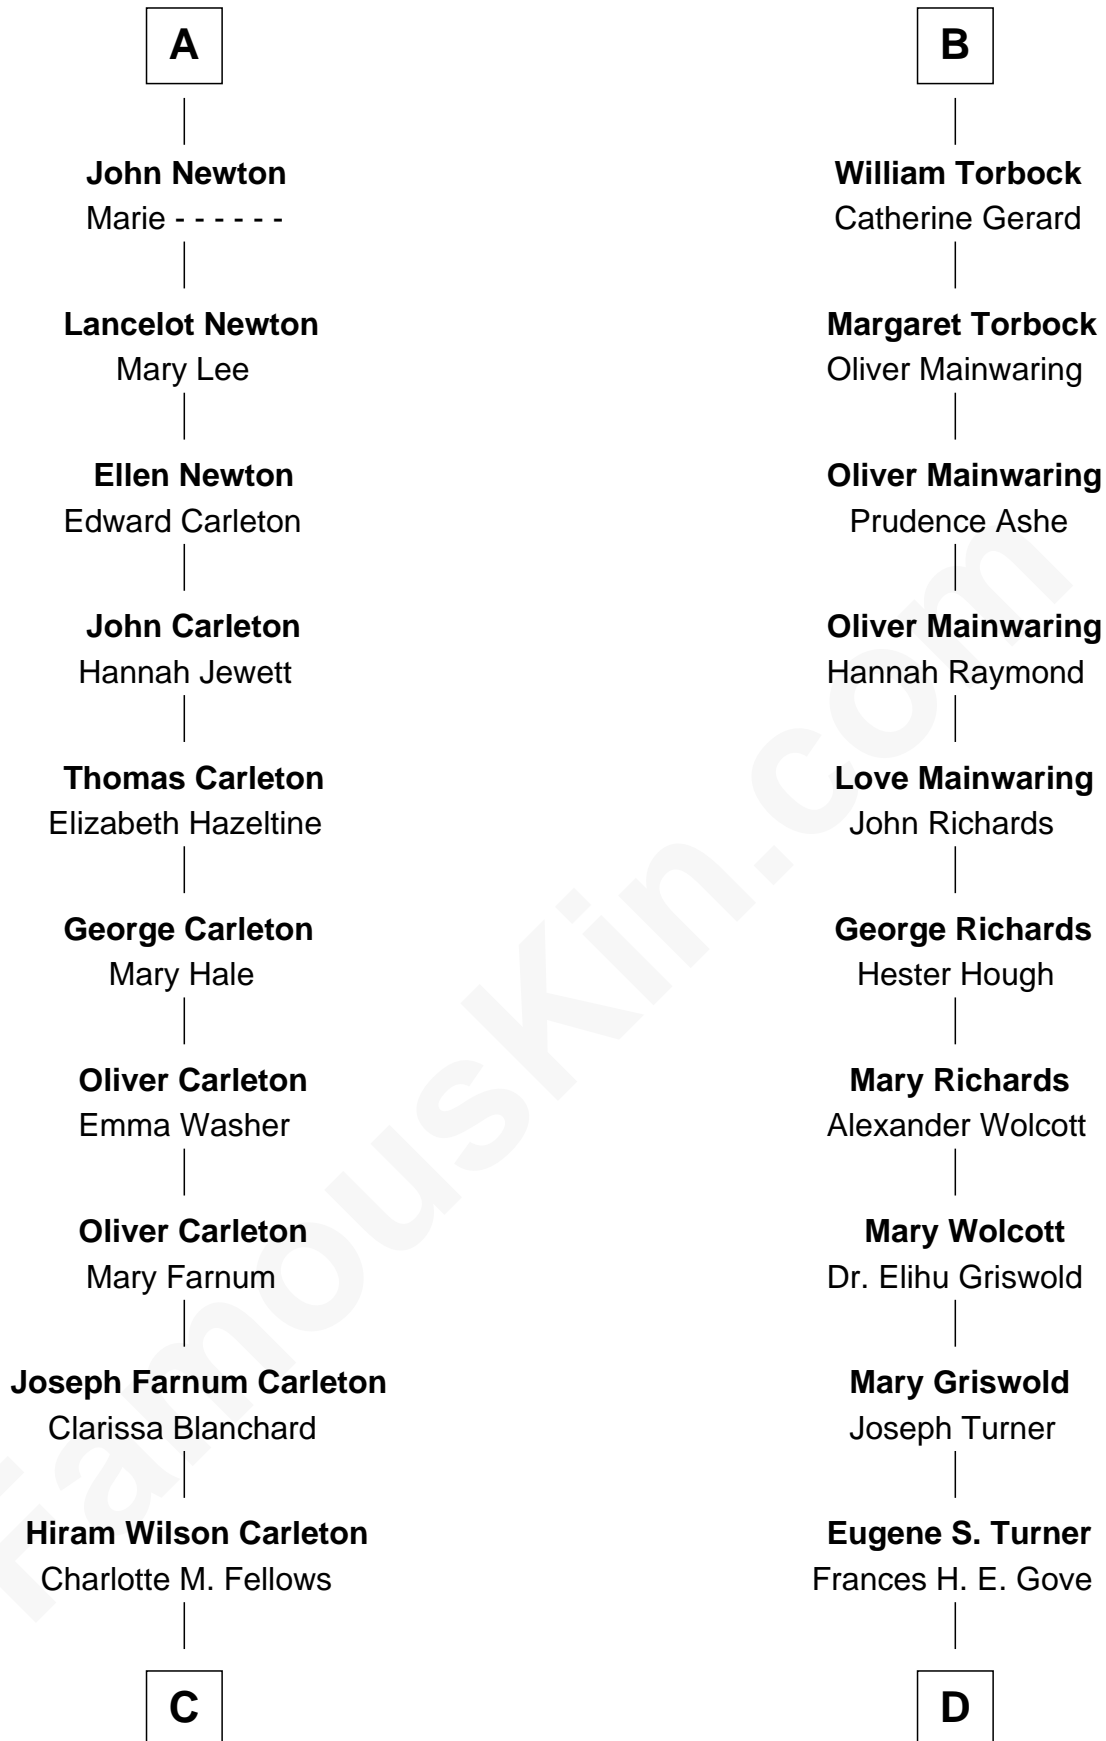

FamousKin.com Relationship Chart of

Mickey Rourke

Movie Actor

20th cousin 1 time removed of

Ed Helms

TV and Movie Actor

Edmund Fitzalan

Alice de Warenne

Eleanor Plantagenet

Sir Richard Fitzalan

Elizabeth de Bohun

Elizabeth Fitzalan

Sir Robert Goushill

Joan Goushill

Sir Thomas Stanley

Sir John Stanley

Elizabeth Weever

Margery Stanley

Sir William Torbock

Thomas Torbock

Elizabeth Moore

B

C

Joseph Clinton Carleton

Maud Alice Fitts

Hazel May Carleton

Leonard Ernest Cameron

Annette Elizabeth Cameron

Philip Andrew Rourke

Mickey Rourke

Movie Actor

D