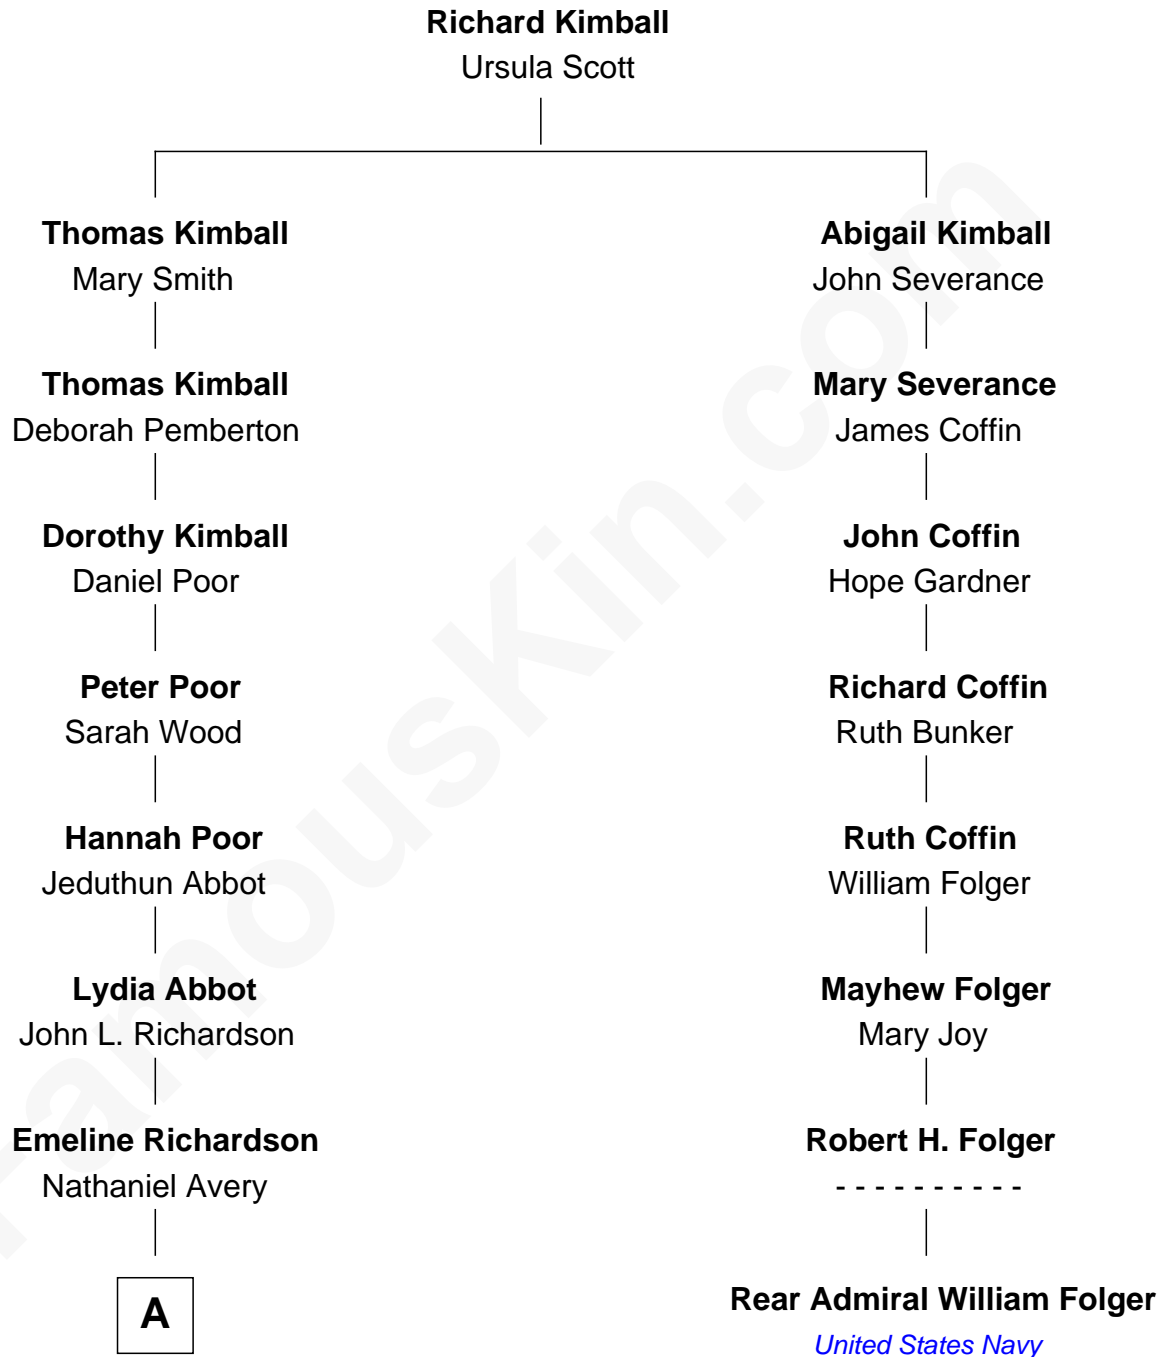

FamousKin.com
Relationship Chart of
Mickey Rourke
Movie Actor

7th cousin 4 times removed of
Rear Admiral William Folger
United States Navy

A

Victoria Nancy Avery

Joshua George Fitts

Maud Alice Fitts

Joseph Clinton Carleton

Hazel May Carleton

Leonard Ernest Cameron

Annette Elizabeth Cameron

Philip Andrew Rourke

Mickey Rourke

Movie Actor