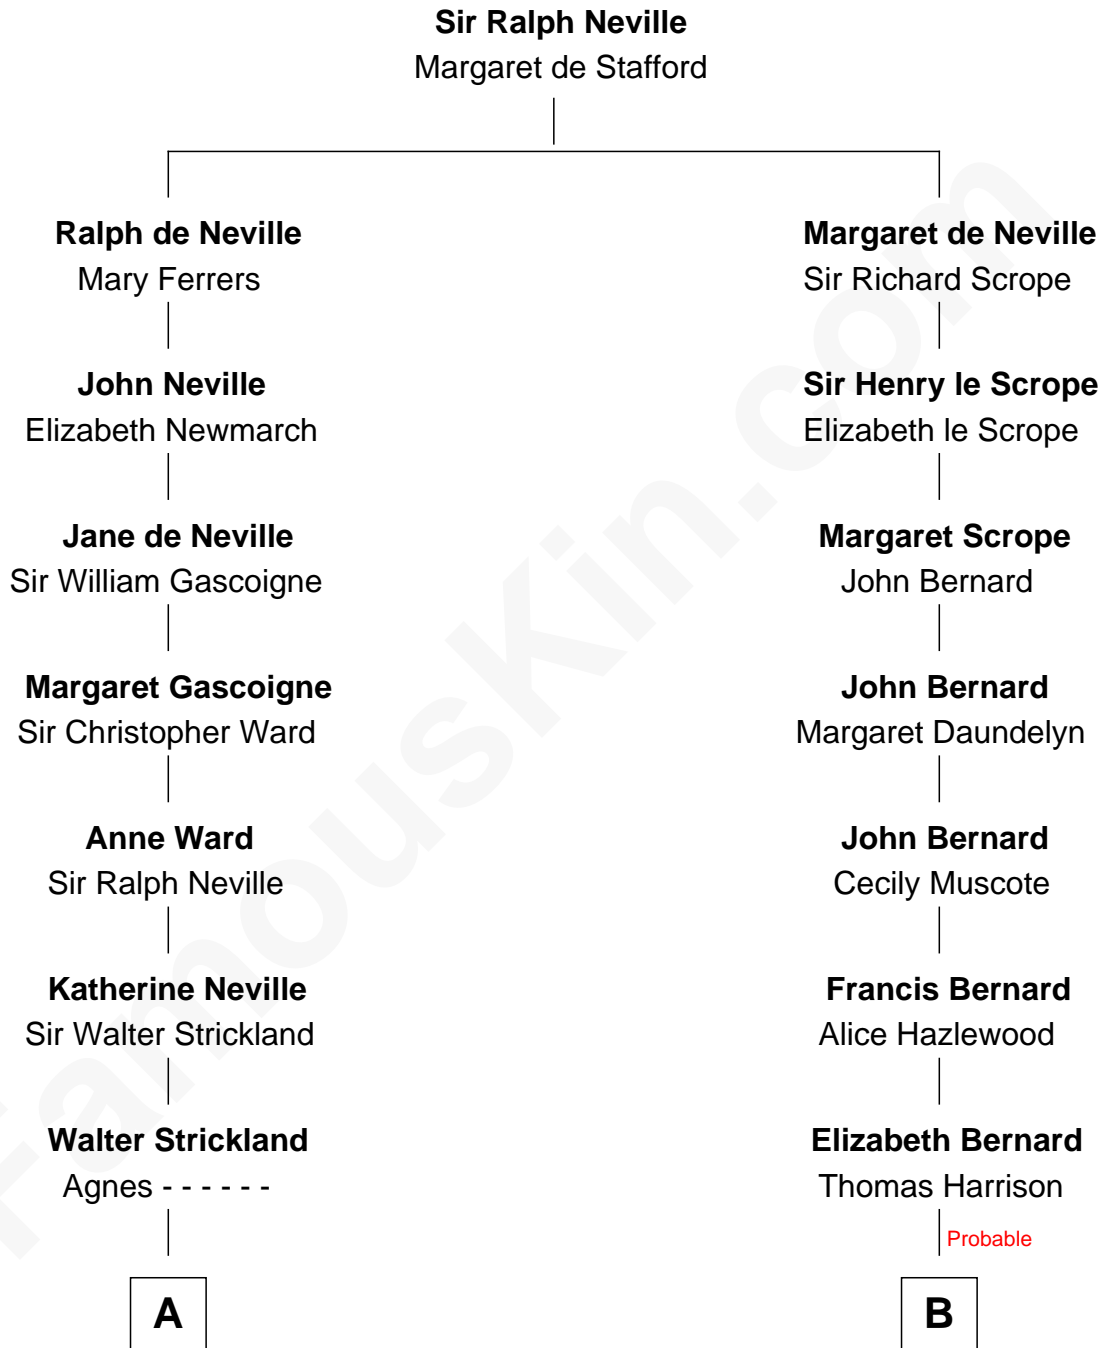

FamousKin.com

Relationship Chart of

Mickey Rourke

Movie Actor

11th cousin 9 times removed of

Benjamin Harrison V

Signer of the Declaration of Independence

C

—
Joseph Clinton Carleton

Maud Alice Fitts

—
Hazel May Carleton

Leonard Ernest Cameron

—
Annette Elizabeth Cameron

Philip Andrew Rourke

—
Mickey Rourke

Movie Actor