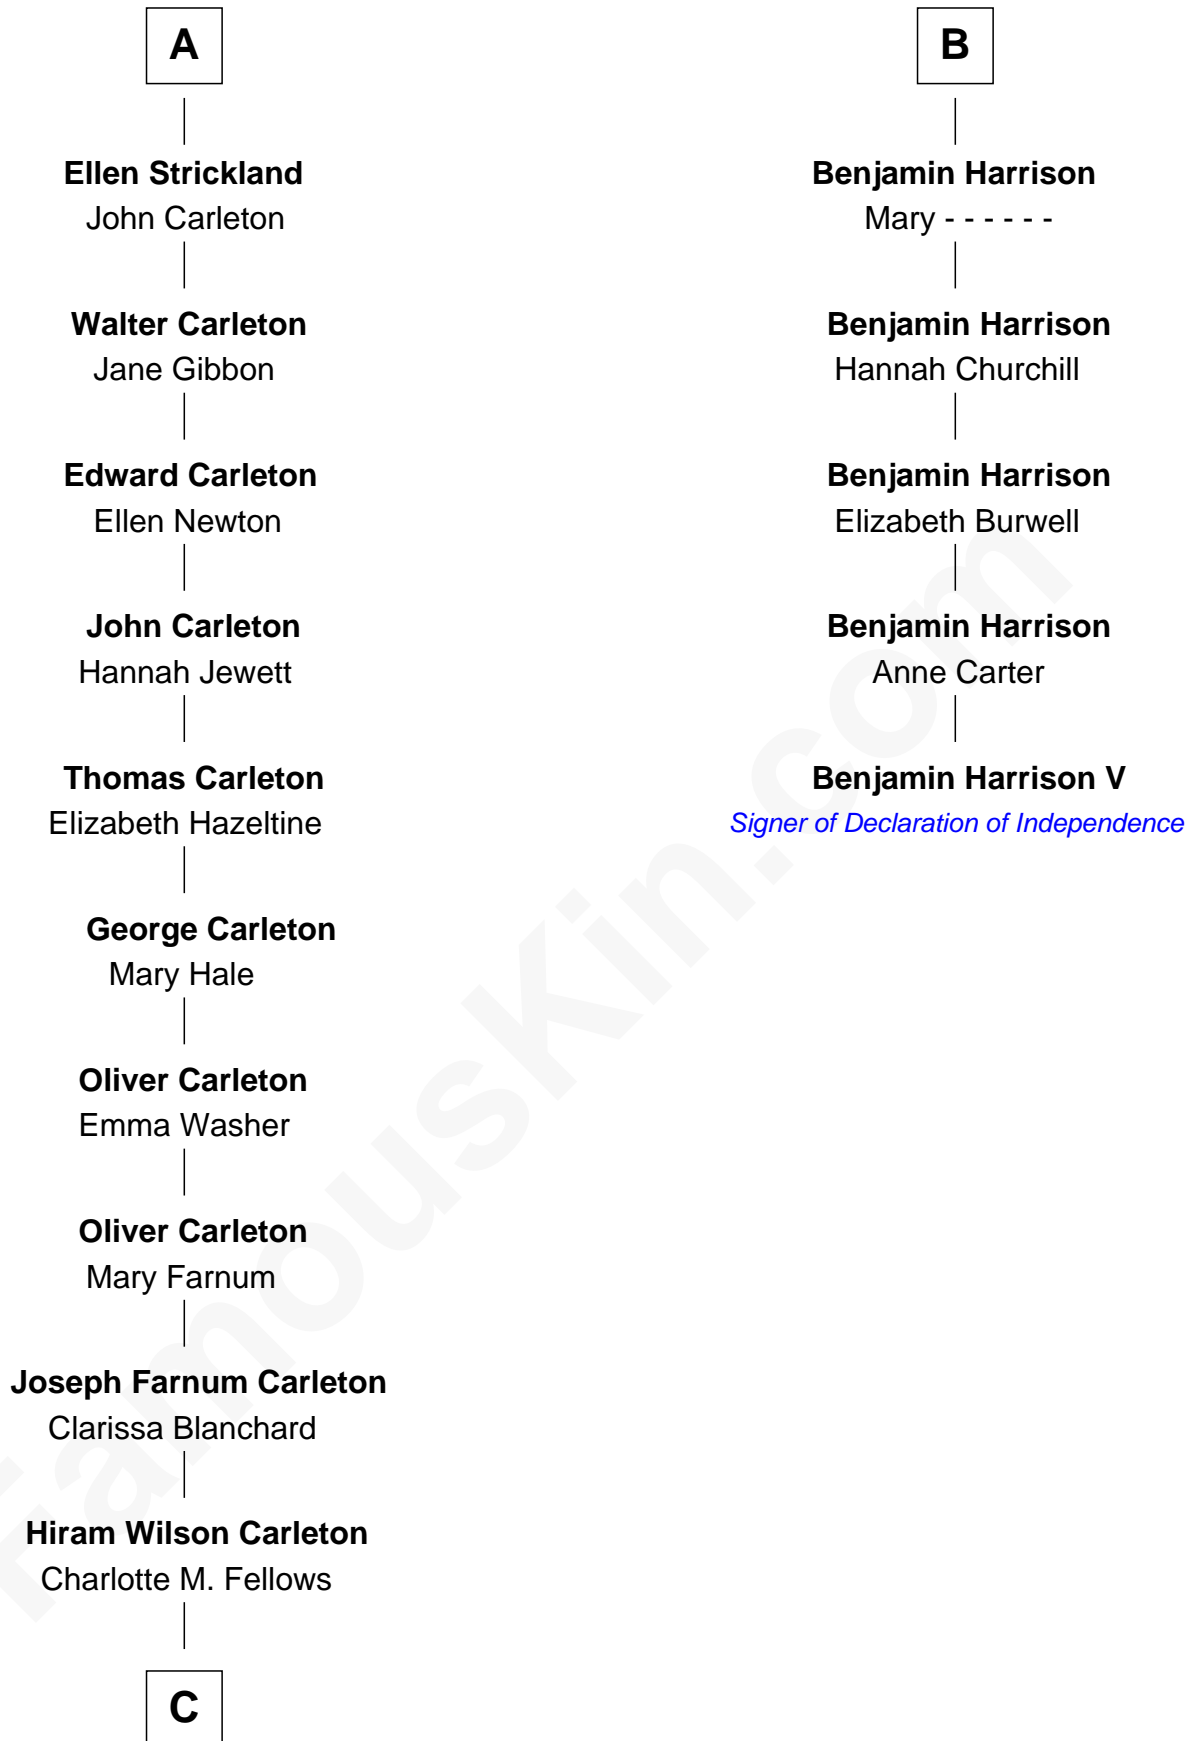

FamousKin.com

Relationship Chart of

Mickey Rourke

Movie Actor

11th cousin 9 times removed of

Benjamin Harrison V

Signer of the Declaration of Independence

C

—
Joseph Clinton Carleton

Maud Alice Fitts

—
Hazel May Carleton

Leonard Ernest Cameron

—
Annette Elizabeth Cameron

Philip Andrew Rourke

—
Mickey Rourke

Movie Actor