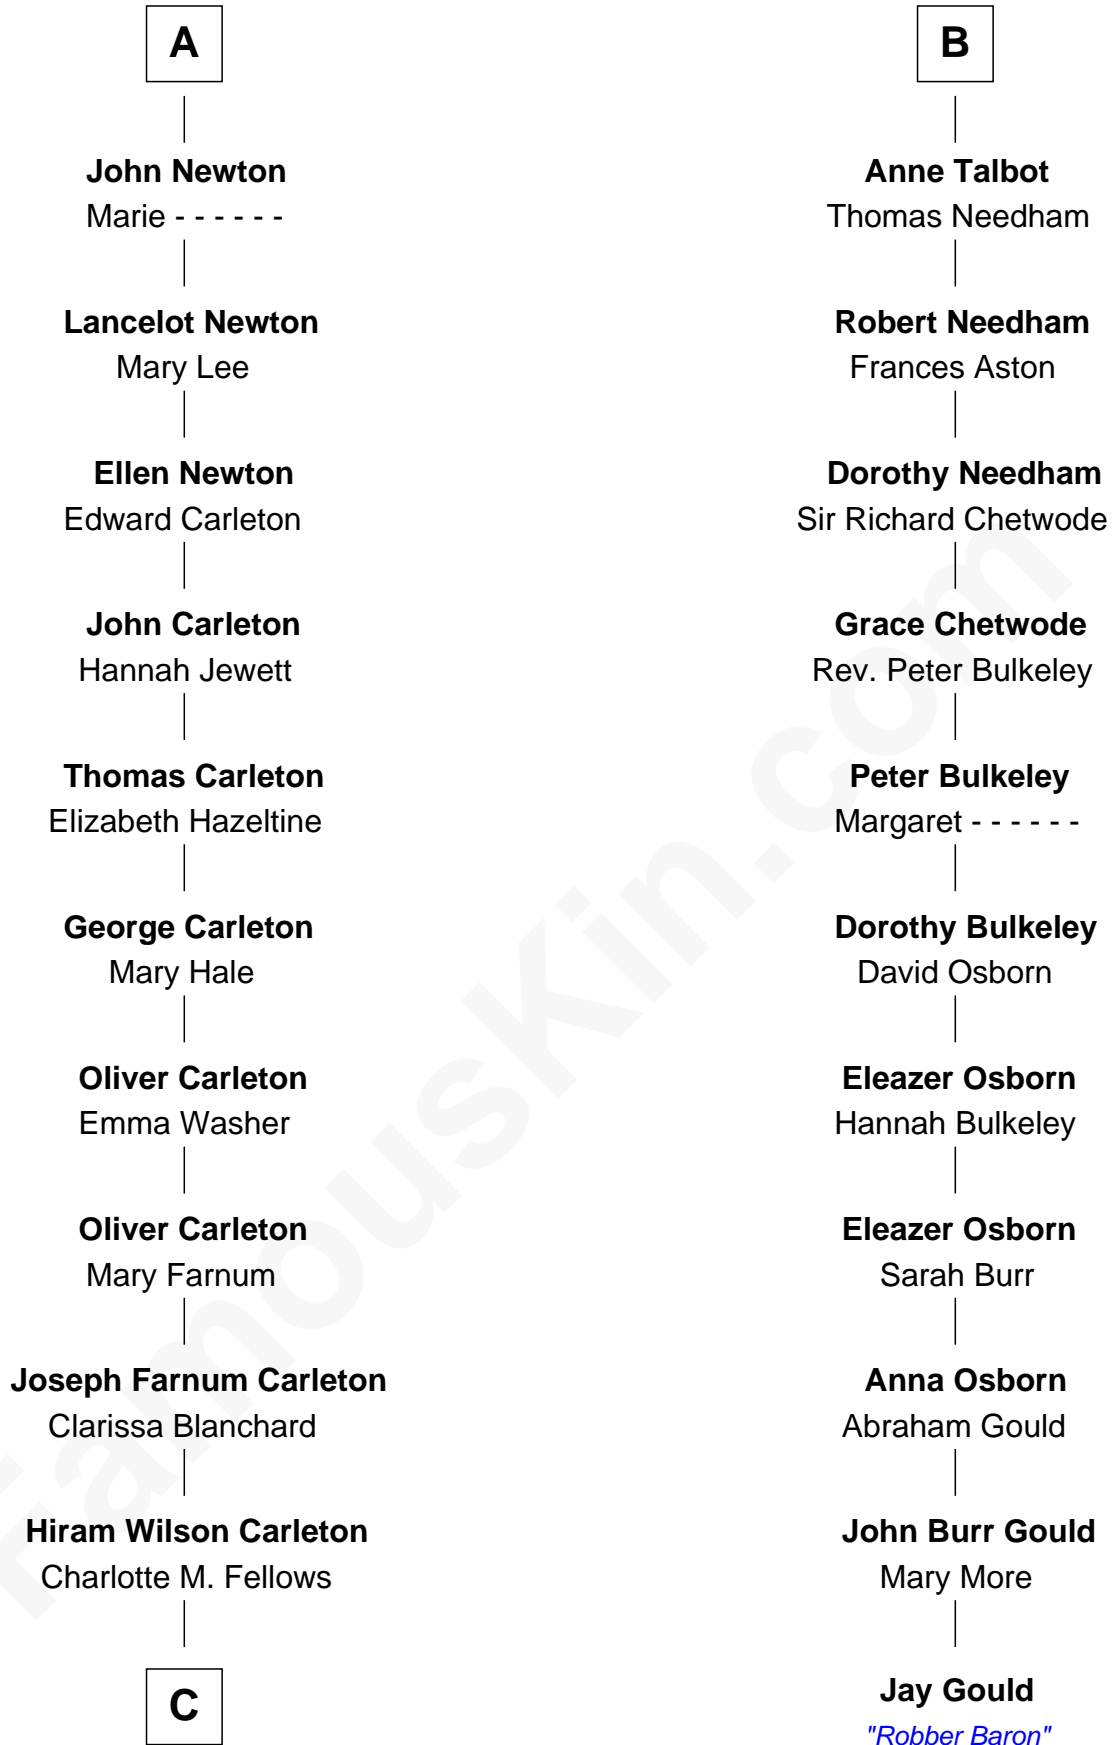

FamousKin.com
Relationship Chart of
Mickey Rourke
Movie Actor

17th cousin 3 times removed of
Jay Gould
American Railroad "Robber Baron"

C

—
Joseph Clinton Carleton

Maud Alice Fitts

—
Hazel May Carleton

Leonard Ernest Cameron

—
Annette Elizabeth Cameron

Philip Andrew Rourke

—
Mickey Rourke

Movie Actor

FamousKin.com